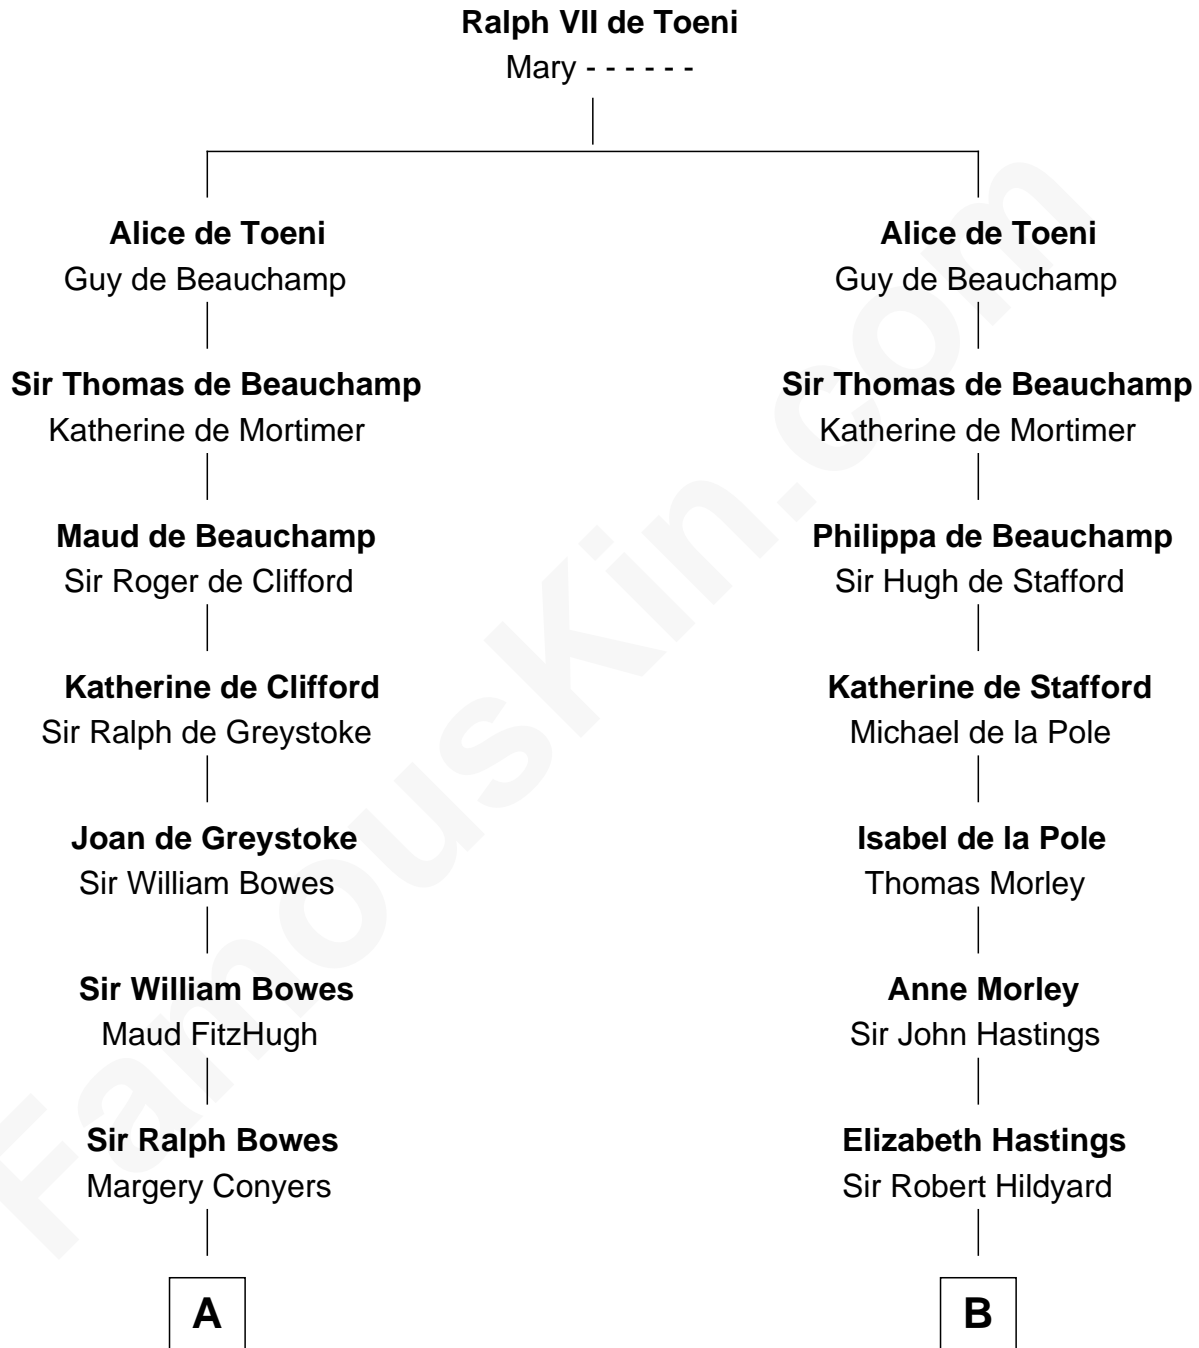

FamousKin.com Relationship Chart of

Elizabeth Montgomery

TV Actress - "Bewitched"

21st cousin of

Alice (Lee) Roosevelt

First Wife of President Theodore Roosevelt

C

Nathan Barney
Hannah Carey

Nathan Barney
Mary A. Deverell

Mary Weed Barney
Henry Montgomery

Henry Montgomery
Elizabeth Bryan Allen

Elizabeth Montgomery
TV Actress - "Bewitched"

D

Nancy Clarke
Francis Cabot

Mary Ann Cabot
Nathaniel Cabot Lee