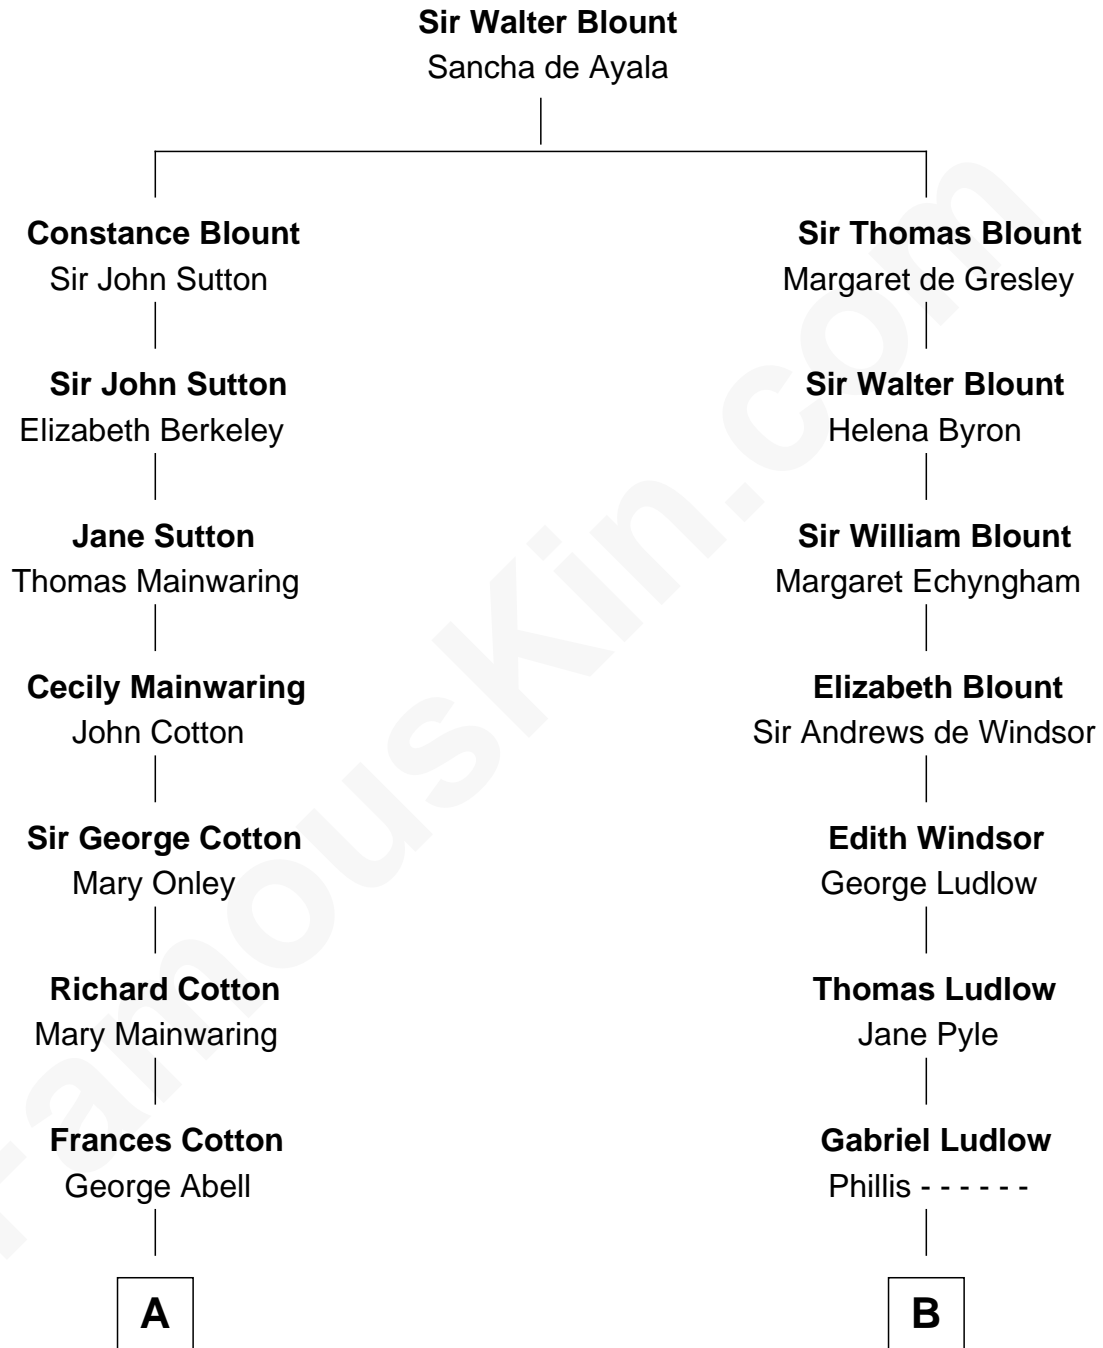

FamousKin.com
Relationship Chart of
Elizabeth Montgomery
 TV Actress - "Bewitched"

10th cousin 7 times removed of

Carter Braxton
 Signer of the Declaration of Independence

A

Robert Abell
Joanna - - - - -

Mary Abell
Rev. Samuel Luther

Samuel Luther
Sarah - - - - -

Consider Luther
Margaret Jewett

Sarah Luther
John Barney

Benjamin Barney
Elizabeth Ackley

Nathan Barney
Hannah Carey

Nathan Barney
Mary A. Deverell

Mary Weed Barney
Henry Montgomery