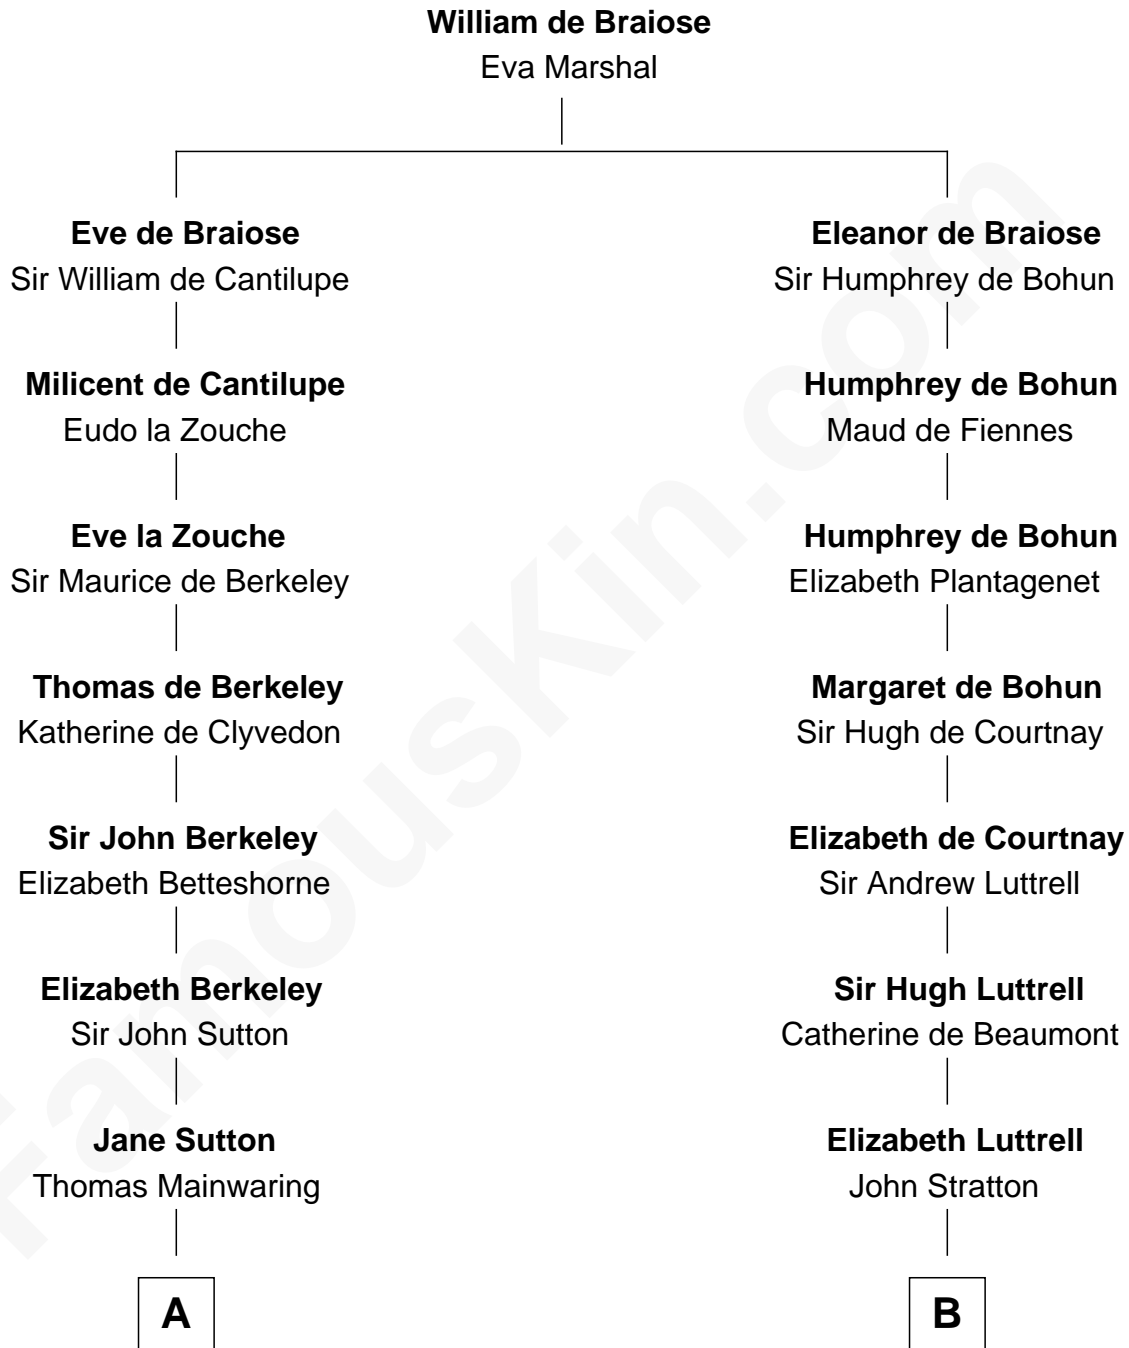

FamousKin.com
Relationship Chart of
Elizabeth Montgomery
TV Actress - "Bewitched"

16th cousin 5 times removed of

Carter Braxton
Signer of the Declaration of Independence

C

—
Nathan Barney

Hannah Carey

—
Nathan Barney

Mary A. Deverell

—
Mary Weed Barney

Henry Montgomery

—
Henry Montgomery

Elizabeth Bryan Allen

—
Elizabeth Montgomery

TV Actress - "Bewitched"

FamousKin.com