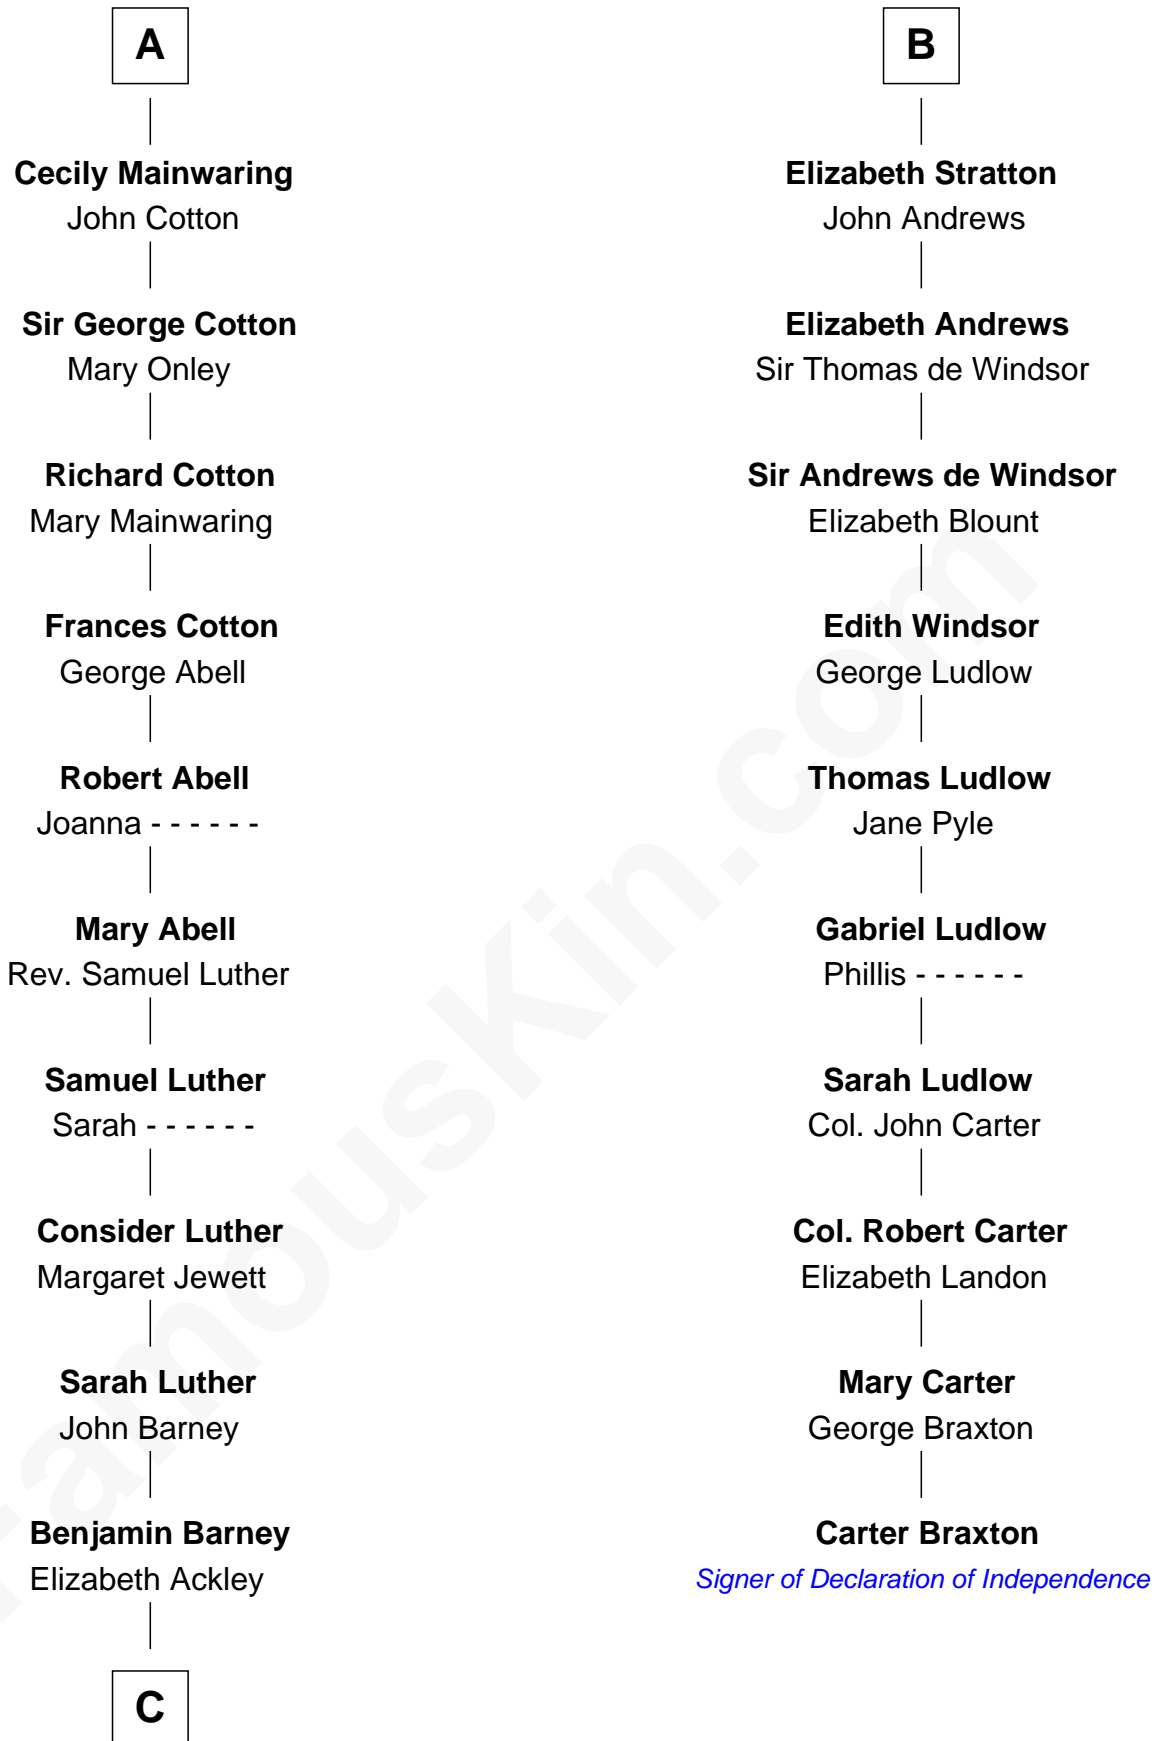

FamousKin.com
Relationship Chart of
Elizabeth Montgomery
TV Actress - "Bewitched"

16th cousin 5 times removed of

Carter Braxton
Signer of the Declaration of Independence

C

—
Nathan Barney

Hannah Carey

—
Nathan Barney

Mary A. Deverell

—
Mary Weed Barney

Henry Montgomery

—
Henry Montgomery

Elizabeth Bryan Allen

—
Elizabeth Montgomery

TV Actress - "Bewitched"

FamousKin.com