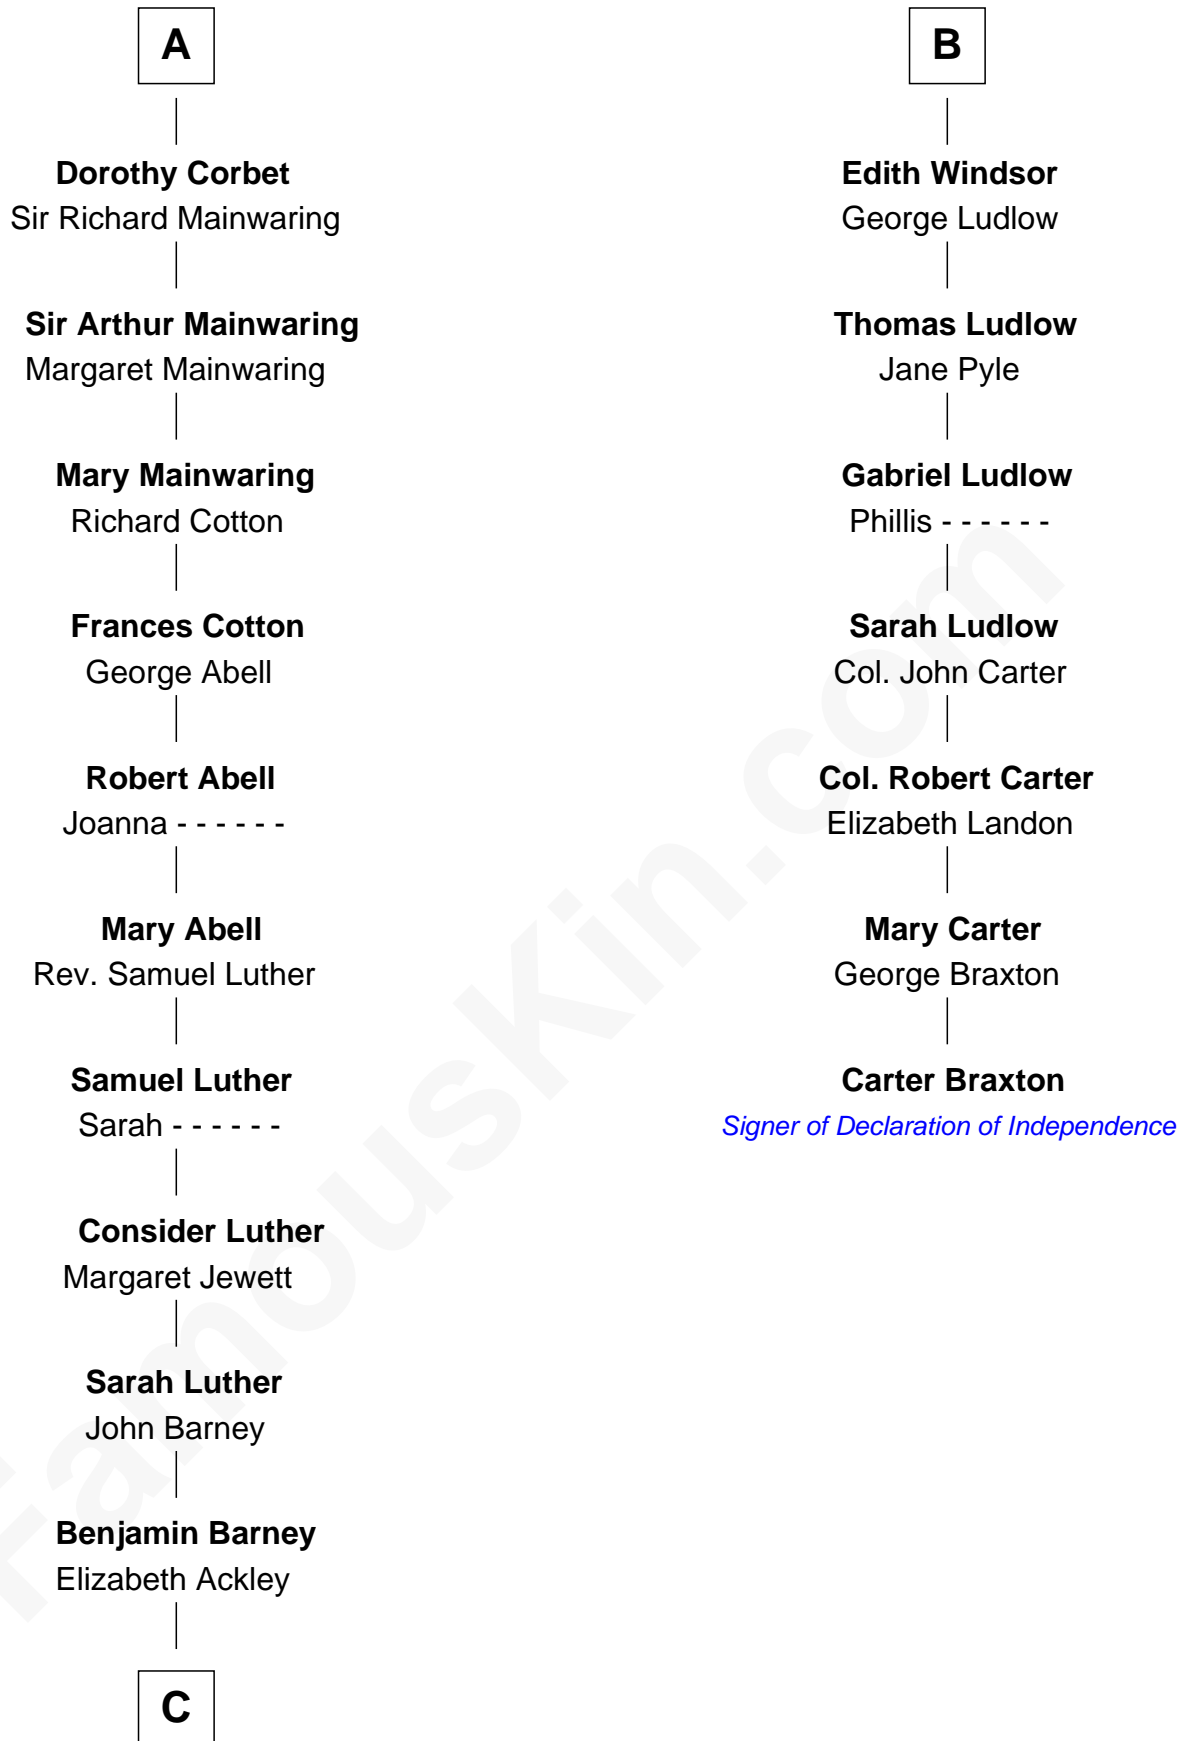

FamousKin.com
Relationship Chart of
Elizabeth Montgomery
TV Actress - "Bewitched"

13th cousin 8 times removed of

Carter Braxton
Signer of the Declaration of Independence

C

—
Nathan Barney

Hannah Carey

—
Nathan Barney

Mary A. Deverell

—
Mary Weed Barney

Henry Montgomery

—
Henry Montgomery

Elizabeth Bryan Allen

—
Elizabeth Montgomery

TV Actress - "Bewitched"

FamousKin.com