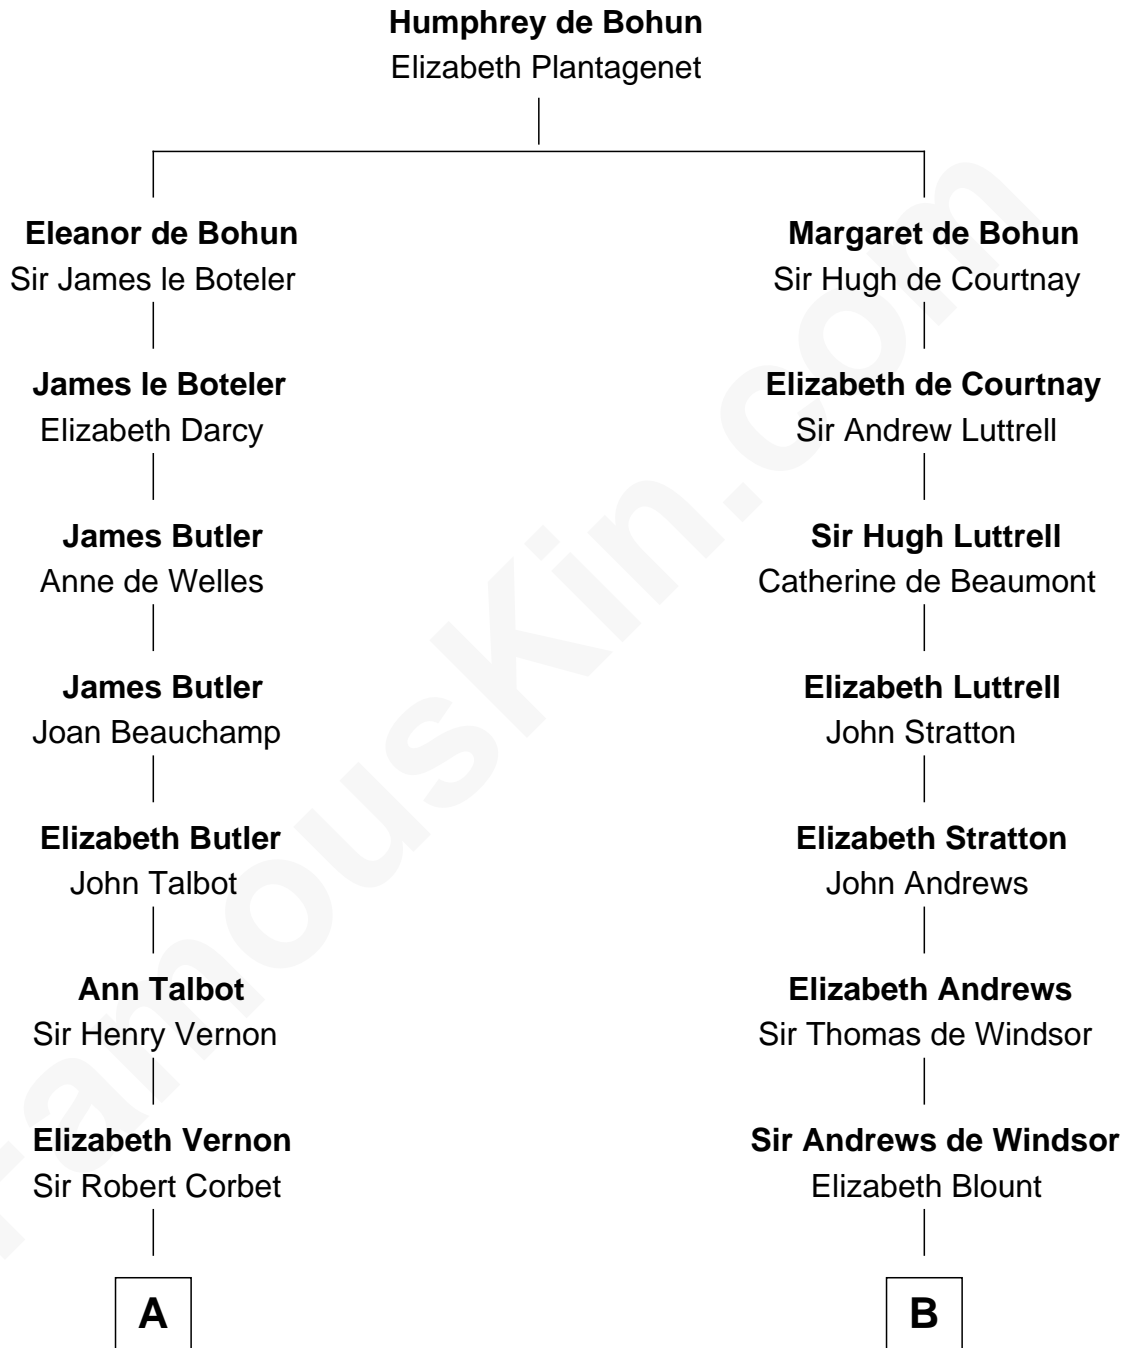

FamousKin.com
Relationship Chart of
Elizabeth Montgomery
TV Actress - "Bewitched"

13th cousin 8 times removed of

Carter Braxton
Signer of the Declaration of Independence

C

—
Nathan Barney

Hannah Carey

—
Nathan Barney

Mary A. Deverell

—
Mary Weed Barney

Henry Montgomery

—
Henry Montgomery

Elizabeth Bryan Allen

—
Elizabeth Montgomery

TV Actress - "Bewitched"

FamousKin.com