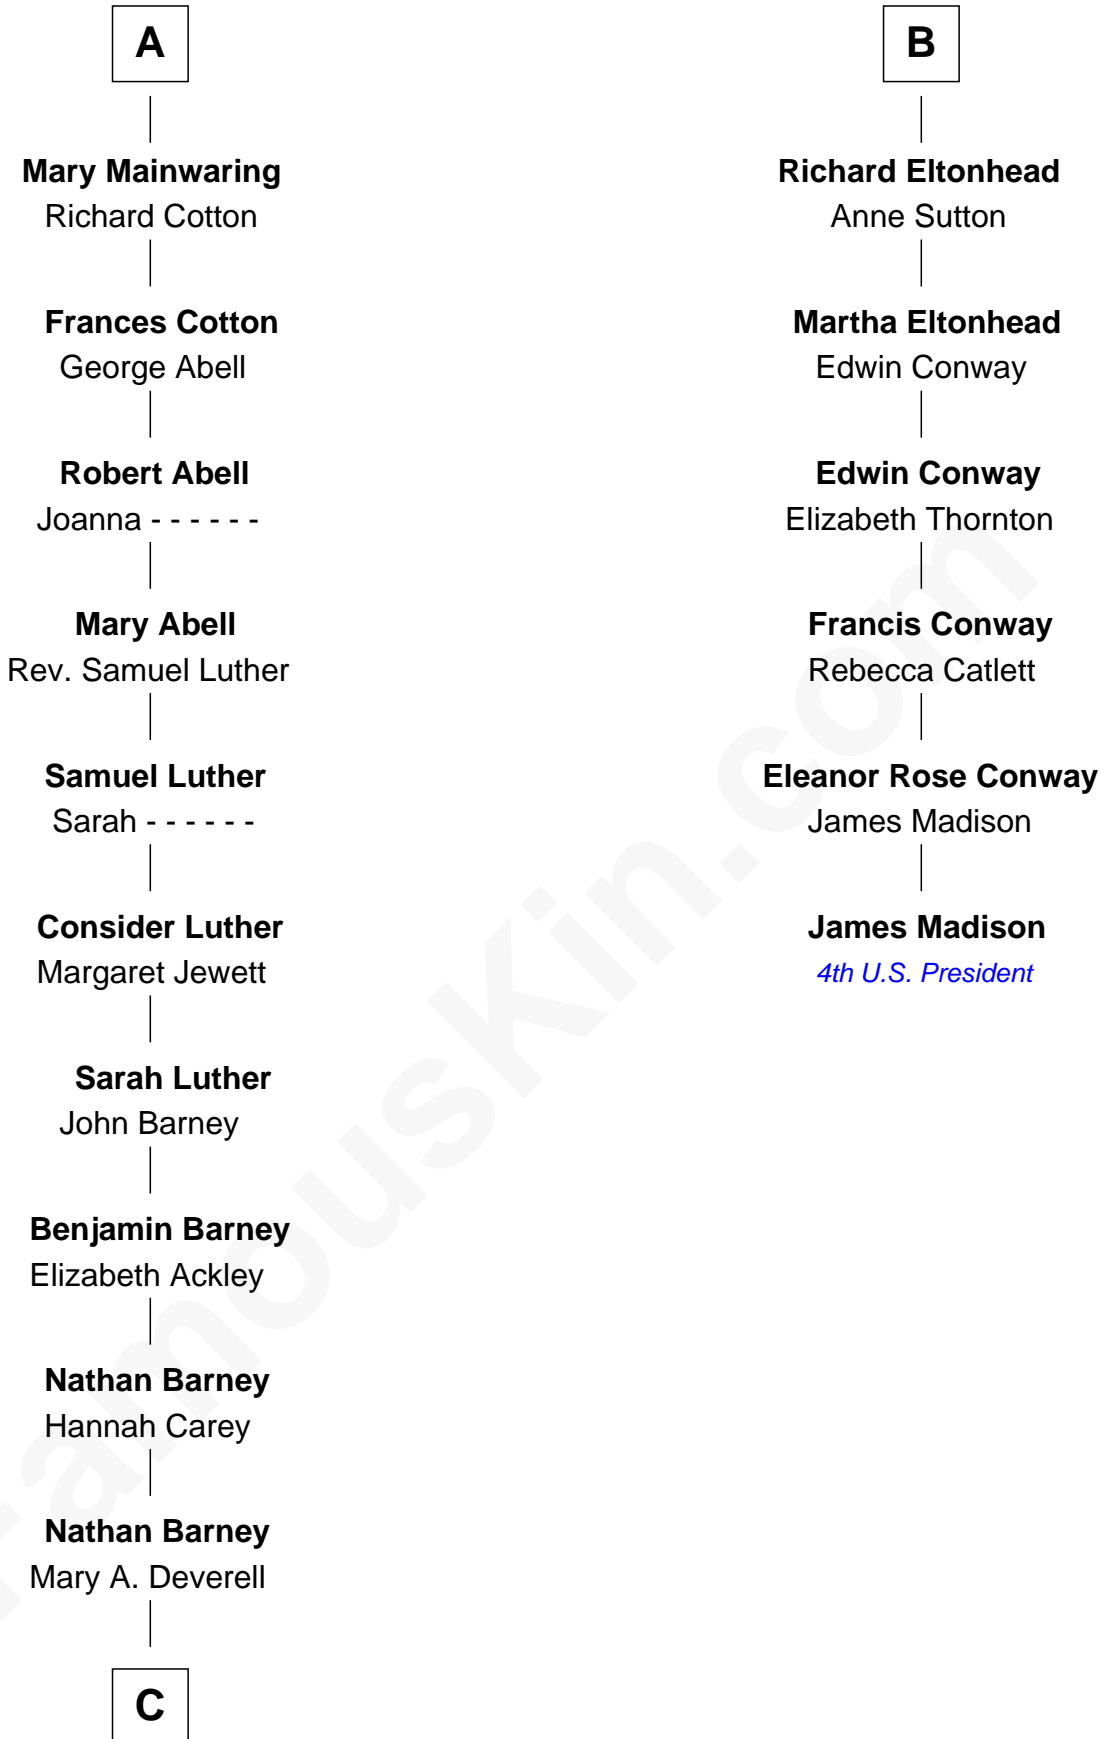

FamousKin.com
Relationship Chart of
Elizabeth Montgomery
TV Actress - "Bewitched"

12th cousin 7 times removed of

James Madison
4th U.S. President

Sir Richard Fitzalan
 Elizabeth de Bohun

C

—
Mary Weed Barney

Henry Montgomery

—
Henry Montgomery

Elizabeth Bryan Allen

—
Elizabeth Montgomey

TV Actress - "Bewitched"

FamousKin.com