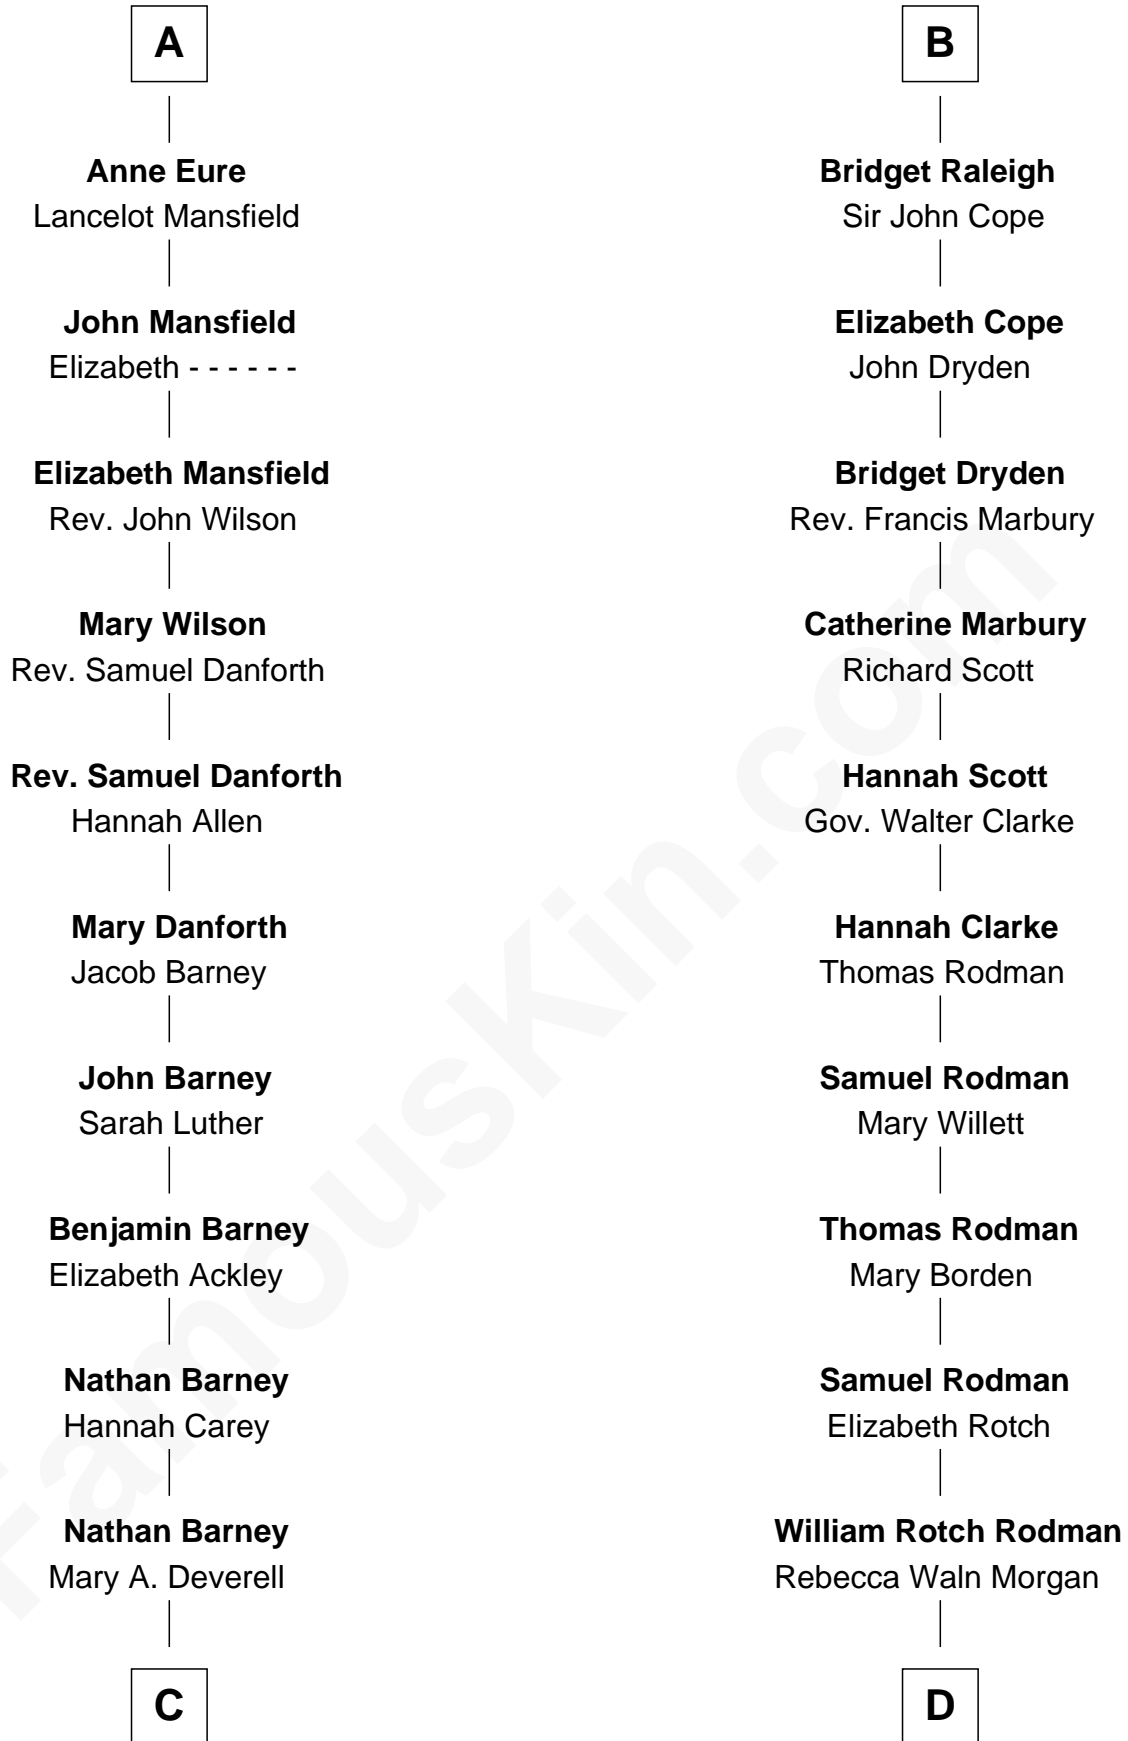

FamousKin.com
Relationship Chart of
Elizabeth Montgomery
TV Actress - "Bewitched"

19th cousin 2 times removed of

Tuesday Weld
TV and Movie Actress

Edmund Fitzalan
 Alice de Warenne

C

Mary Weed Barney

Henry Montgomery

Henry Montgomery

Elizabeth Bryan Allen

Elizabeth Montgomery

TV Actress - "Bewitched"

D

Alfred Rodman

Anna Lothrop Motley

Eloise Rodman

Stephen Minot Weld

Edward Motley Weld

Sarah Lothrop King

Lothrop Motley Weld

Yosene Balfour Ker

Tuesday Weld

TV and Movie Actress