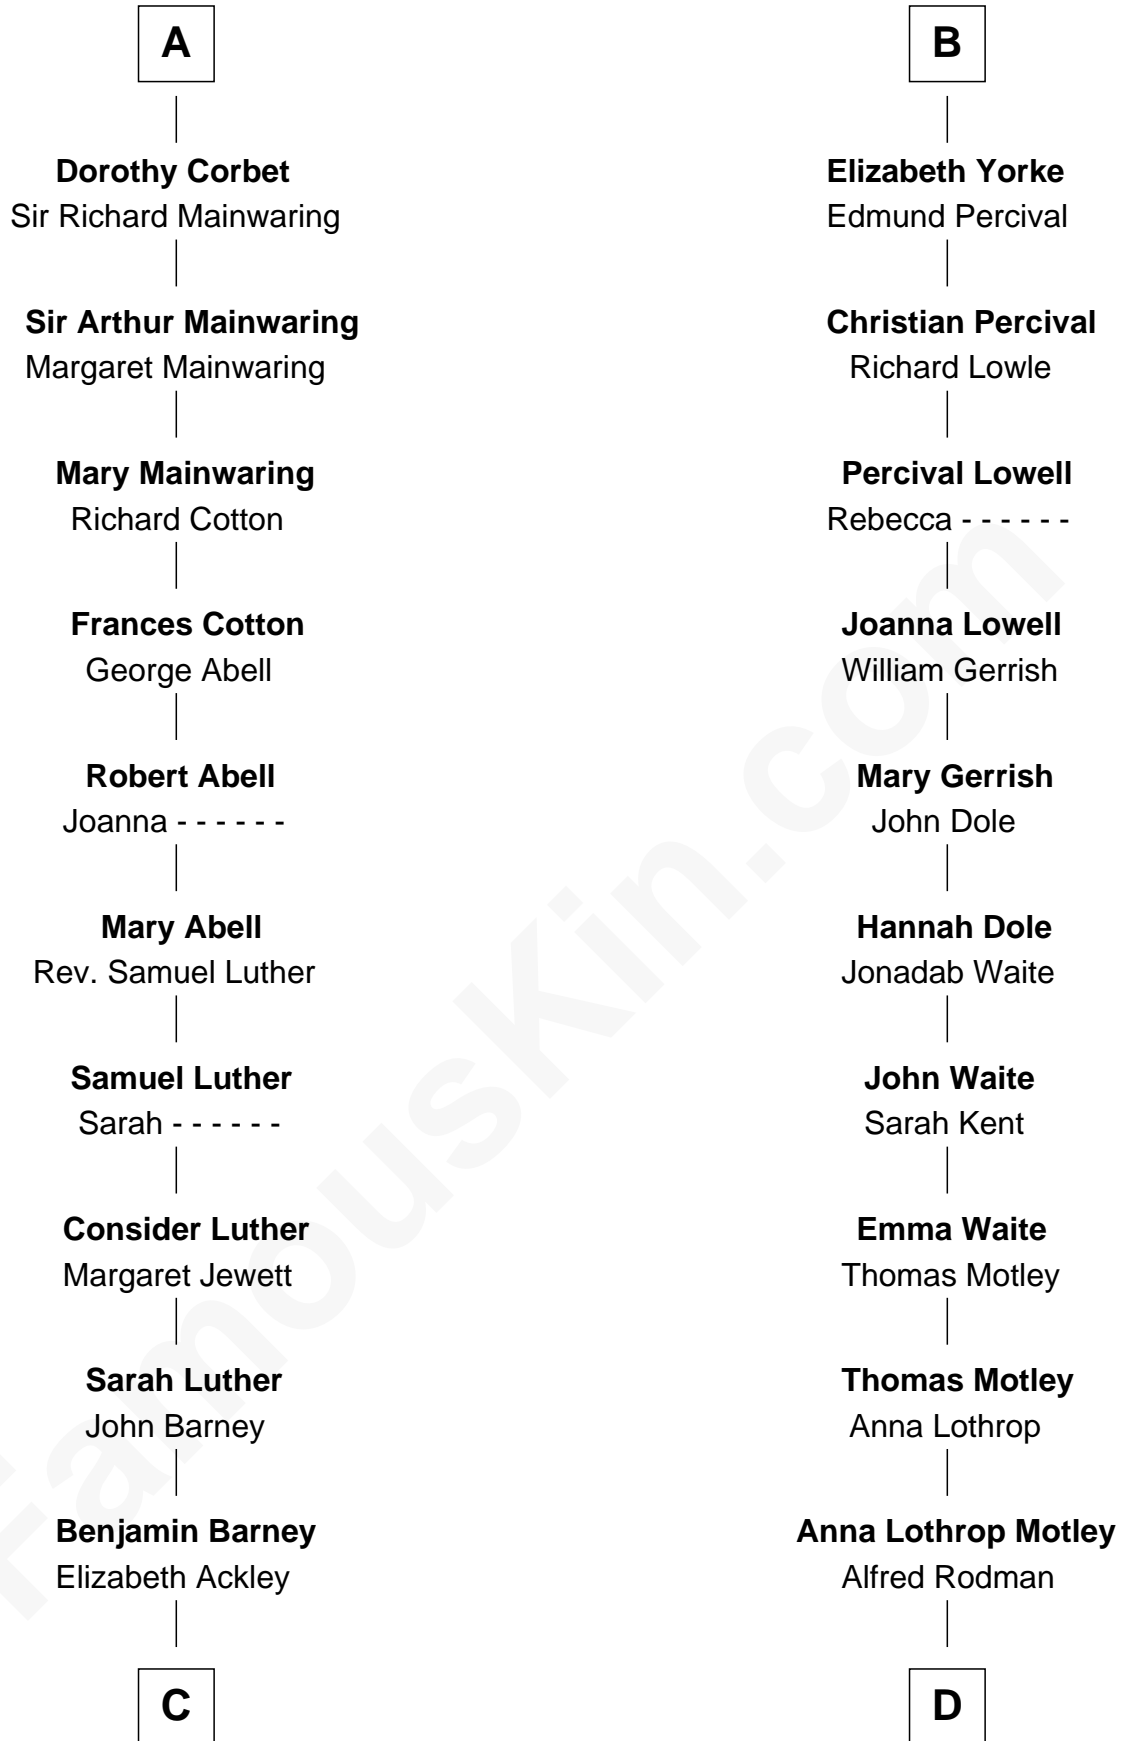

FamousKin.com
Relationship Chart of
Elizabeth Montgomery
TV Actress - "Bewitched"

20th cousin 1 time removed of
Tuesday Weld
TV and Movie Actress

Humphrey de Bohun
 Elizabeth Plantagenet

Eleanor de Bohun
 Sir James le Boteler

Elizabeth de Courtnay
 Sir Andrew Luttrell

Sir Hugh Luttrell
 Catherine de Beaumont

Sir John Luttrell
 Margaret Touchet

Sir James Luttrell
 Elizabeth Courtnay

Sir Hugh Luttrell
 Margaret Hill

Eleanor Luttrell
 Roger Yorke

B

C

Nathan Barney

Hannah Carey

Nathan Barney

Mary A. Deverell

Mary Weed Barney

Henry Montgomery