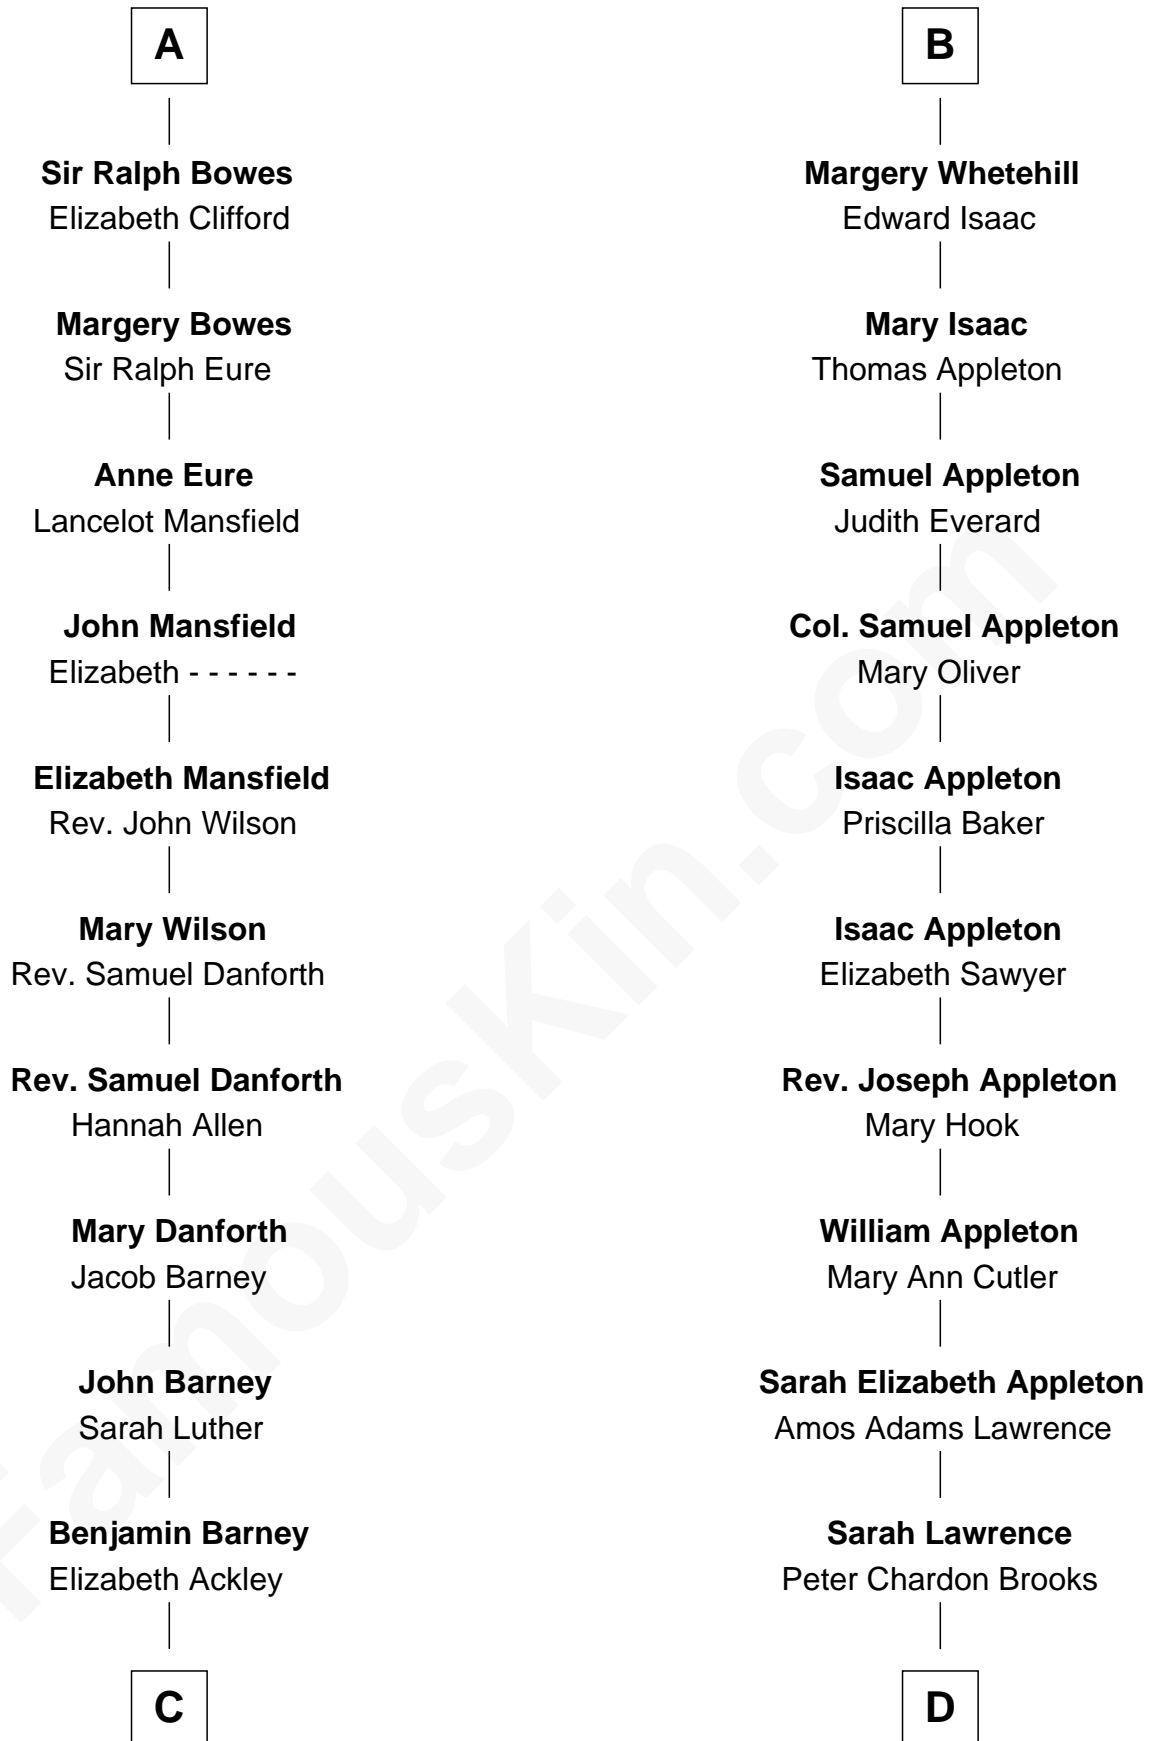

FamousKin.com
Relationship Chart of
Elizabeth Montgomery
TV Actress - "Bewitched"

18th cousin 3 times removed of
Leverett Saltonstall
55th Governor of Massachusetts

C

Nathan Barney
Hannah Carey

Nathan Barney
Mary A. Deverell

Mary Weed Barney
Henry Montgomery

Henry Montgomery
Elizabeth Bryan Allen

Elizabeth Montgomery
TV Actress - "Bewitched"

D

Eleanor Brooks
Richard Middlecott Saltonstall

Leverett Saltonstall
55th Governor of Massachusetts