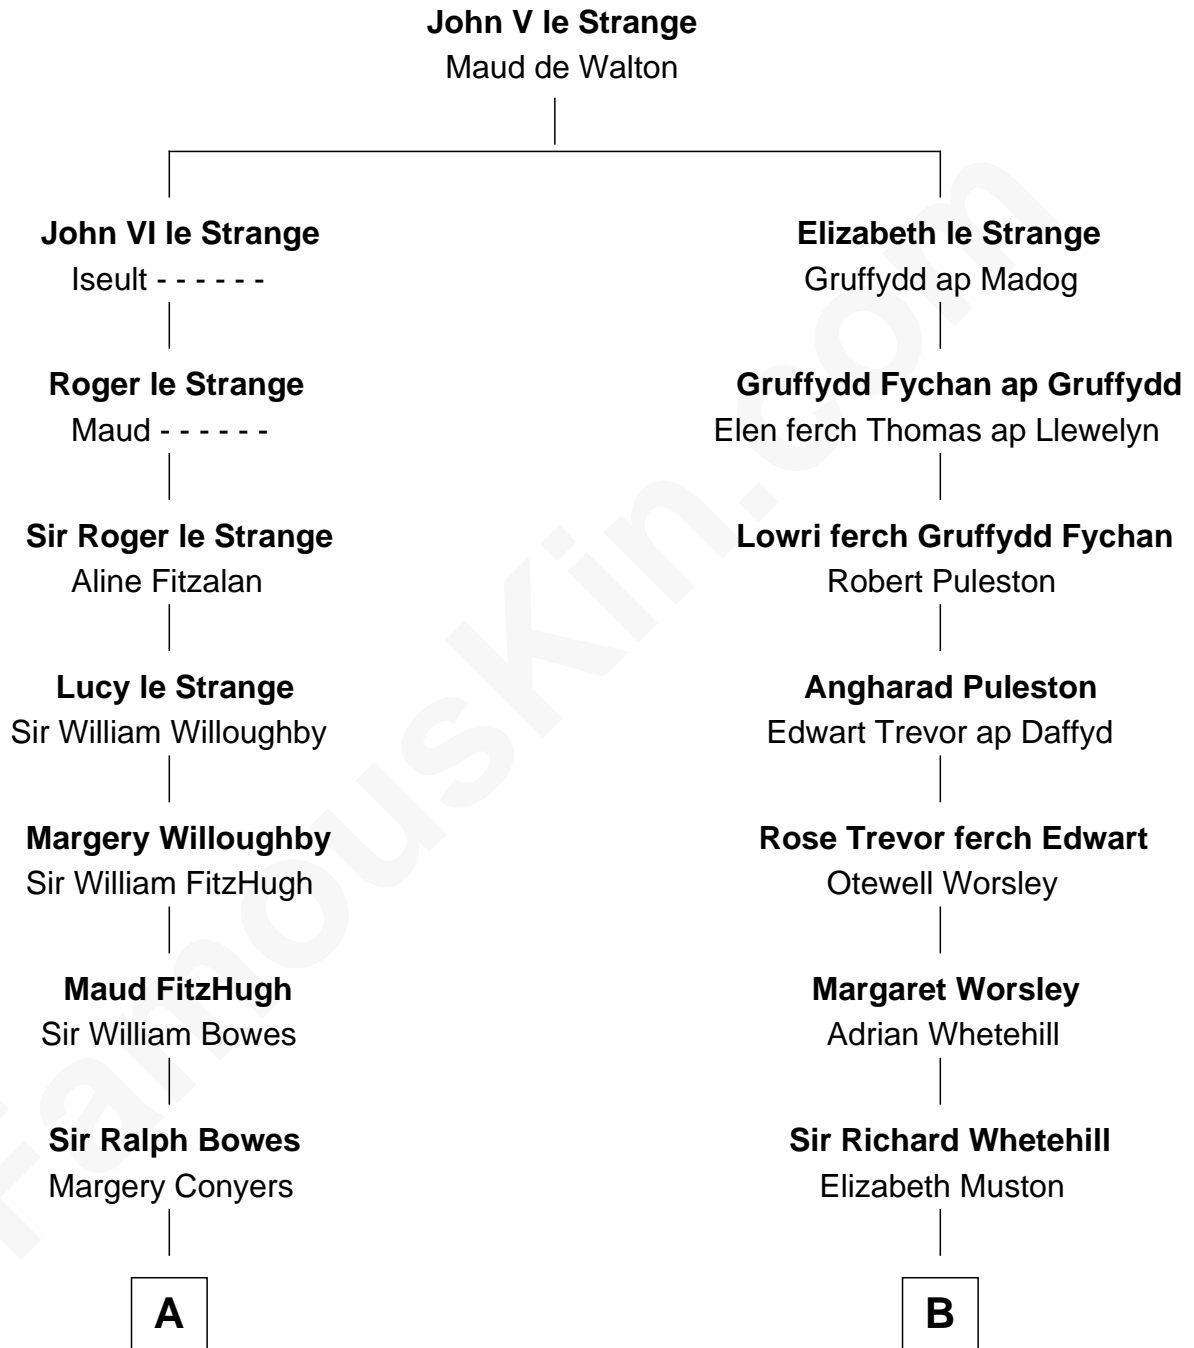

FamousKin.com
Relationship Chart of
Elizabeth Montgomery
TV Actress - "Bewitched"

18th cousin 3 times removed of
Leverett Saltonstall
55th Governor of Massachusetts

C

Nathan Barney
Hannah Carey

Nathan Barney
Mary A. Deverell

Mary Weed Barney
Henry Montgomery

Henry Montgomery
Elizabeth Bryan Allen

Elizabeth Montgomery
TV Actress - "Bewitched"

D

Eleanor Brooks
Richard Middlecott Saltonstall

Leverett Saltonstall
55th Governor of Massachusetts