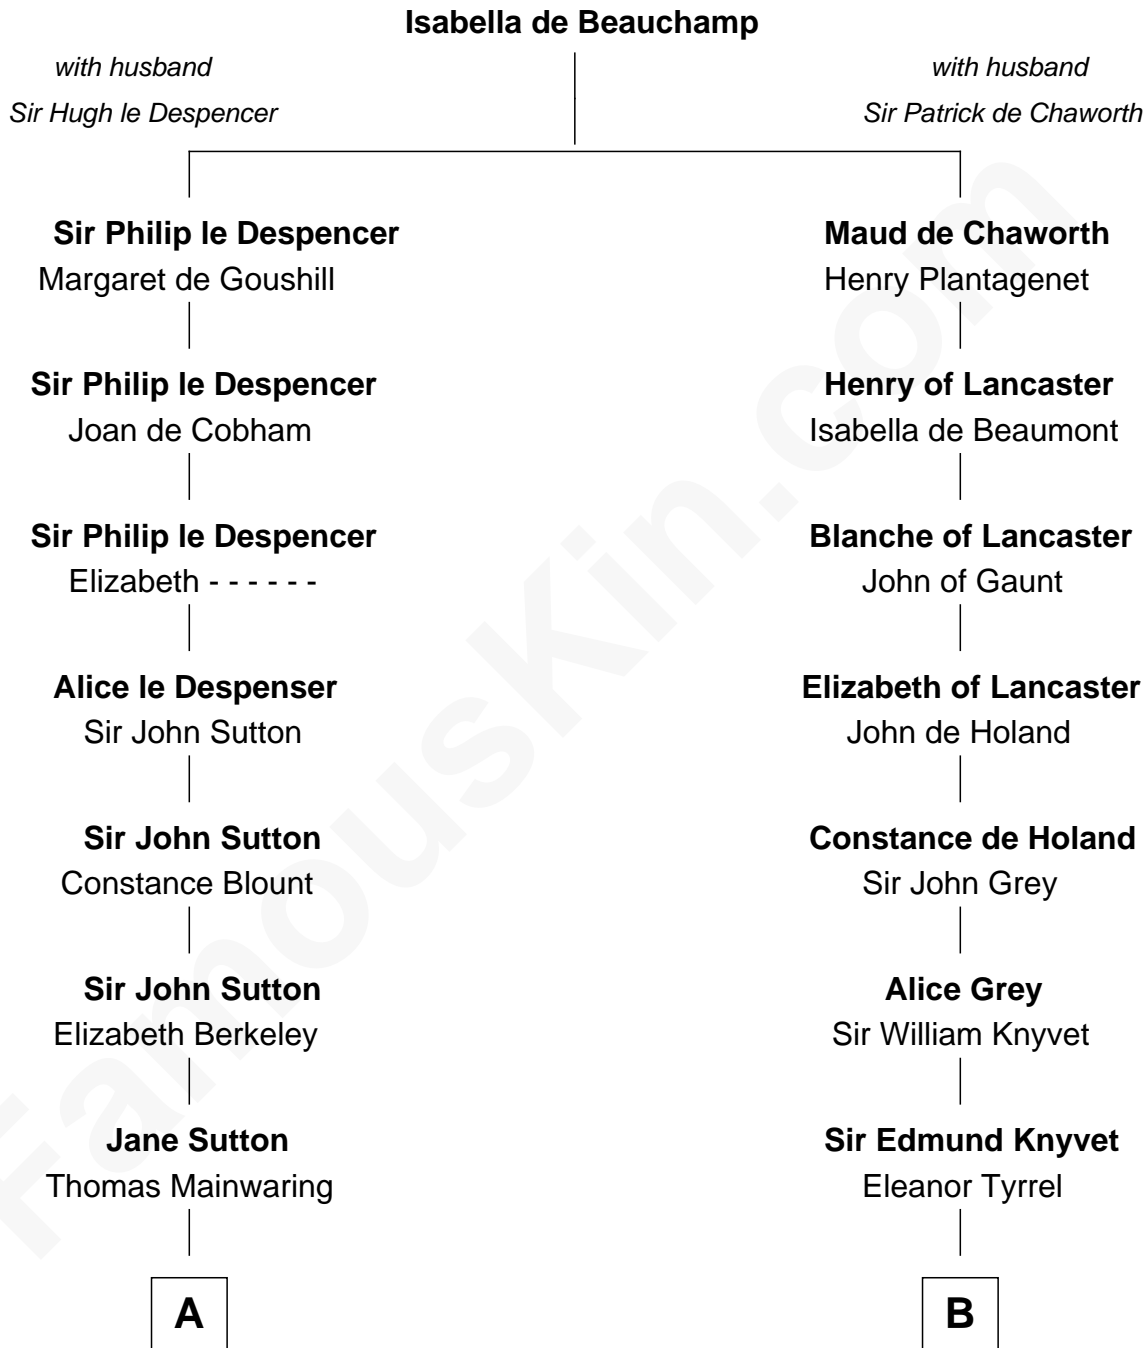

**FamousKin.com**  
**Relationship Chart of**  
**Elizabeth Montgomery**  
*TV Actress - "Bewitched"*

**19th cousin 2 times removed of**  
**Leverett Saltonstall**  
*55th Governor of Massachusetts*

**C**

**Nathan Barney**  
Hannah Carey

**Nathan Barney**  
Mary A. Deverell

**Mary Weed Barney**  
Henry Montgomery

**Henry Montgomery**  
Elizabeth Bryan Allen

**Elizabeth Montgomery**  
*TV Actress - "Bewitched"*

**D**

**Leverett Saltonstall**  
Rose Smith Lee

**Richard Middlecott Saltonstall**  
Eleanor Brooks

**Leverett Saltonstall**  
*55th Governor of Massachusetts*

FamousKin.com