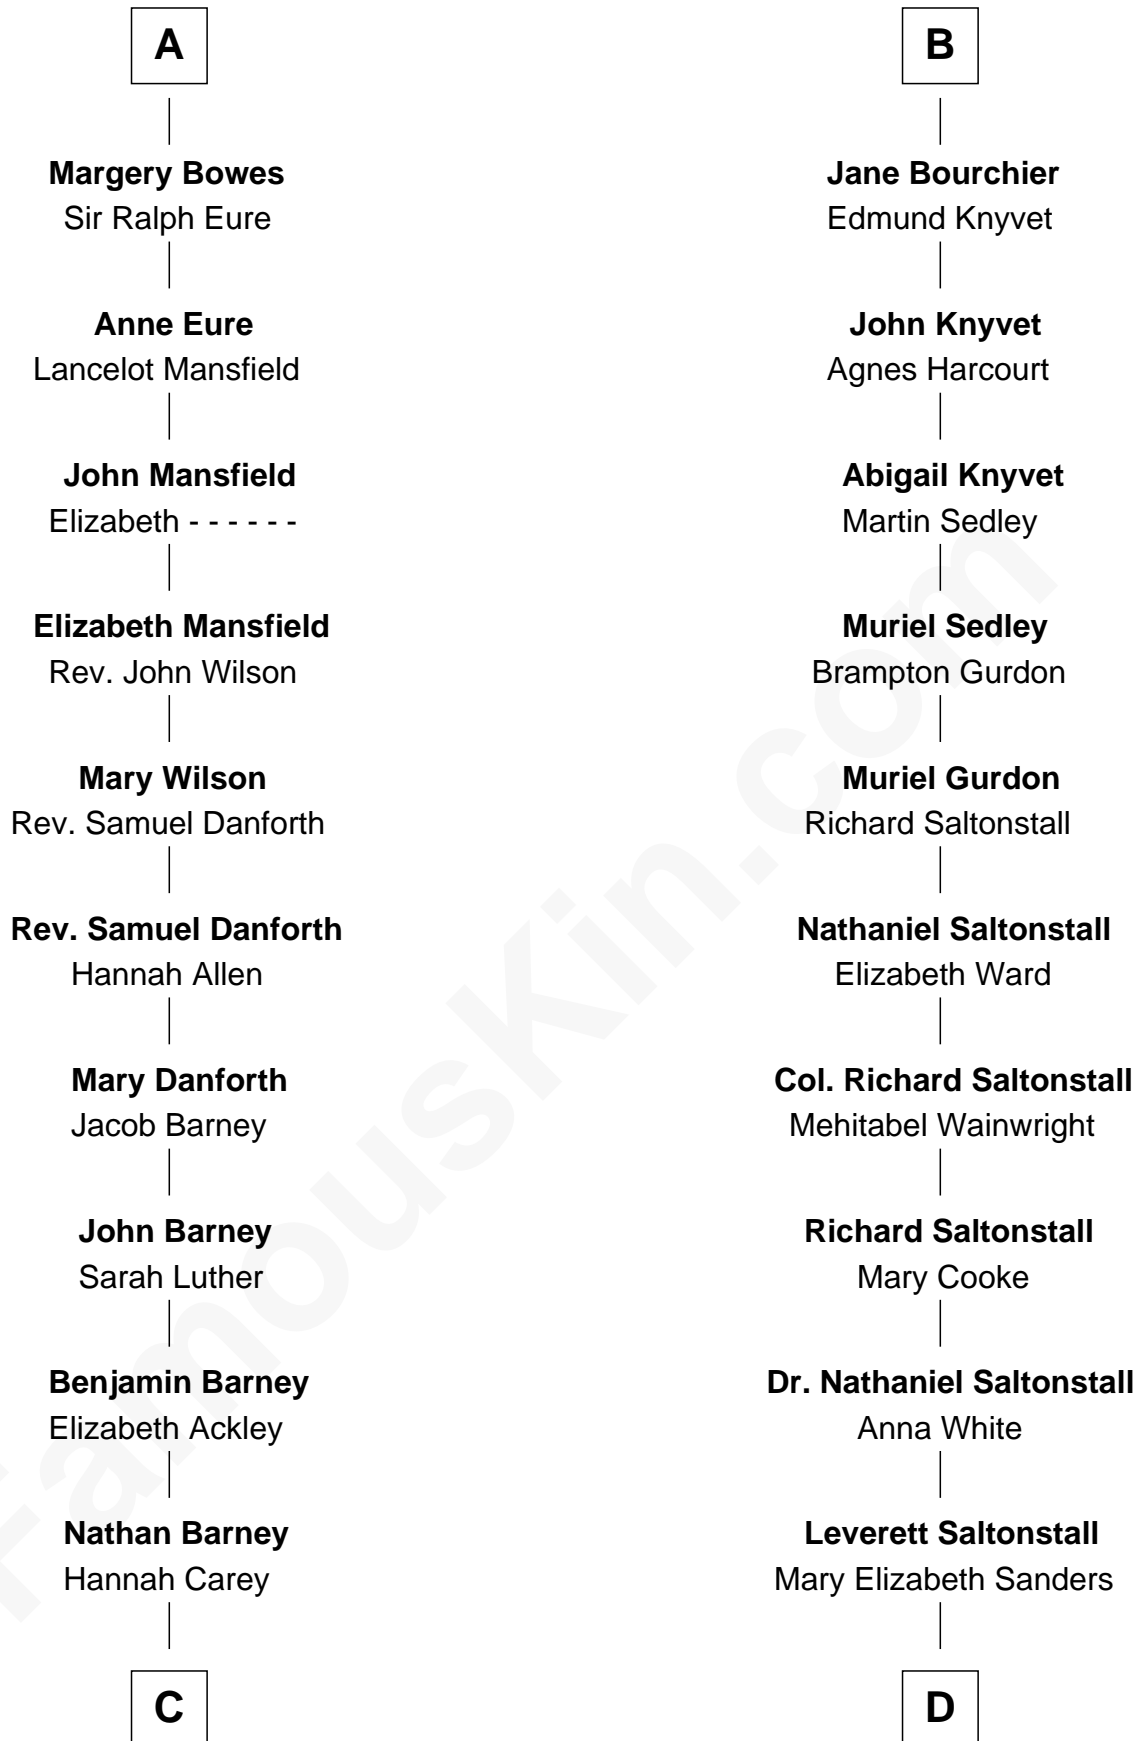

FamousKin.com Relationship Chart of

Elizabeth Montgomery

TV Actress - "Bewitched"

19th cousin 1 time removed of

Leverett Saltonstall

55th Governor of Massachusetts

Richard Fitzalan

Alice de Saluzzo

C

Nathan Barney
Mary A. Deverell

Mary Weed Barney
Henry Montgomery

Henry Montgomery
Elizabeth Bryan Allen

Elizabeth Montgomery
TV Actress - "Bewitched"

D

Leverett Saltonstall
Rose Smith Lee

Richard Middlecott Saltonstall
Eleanor Brooks

Leverett Saltonstall
55th Governor of Massachusetts

FamousKin.com