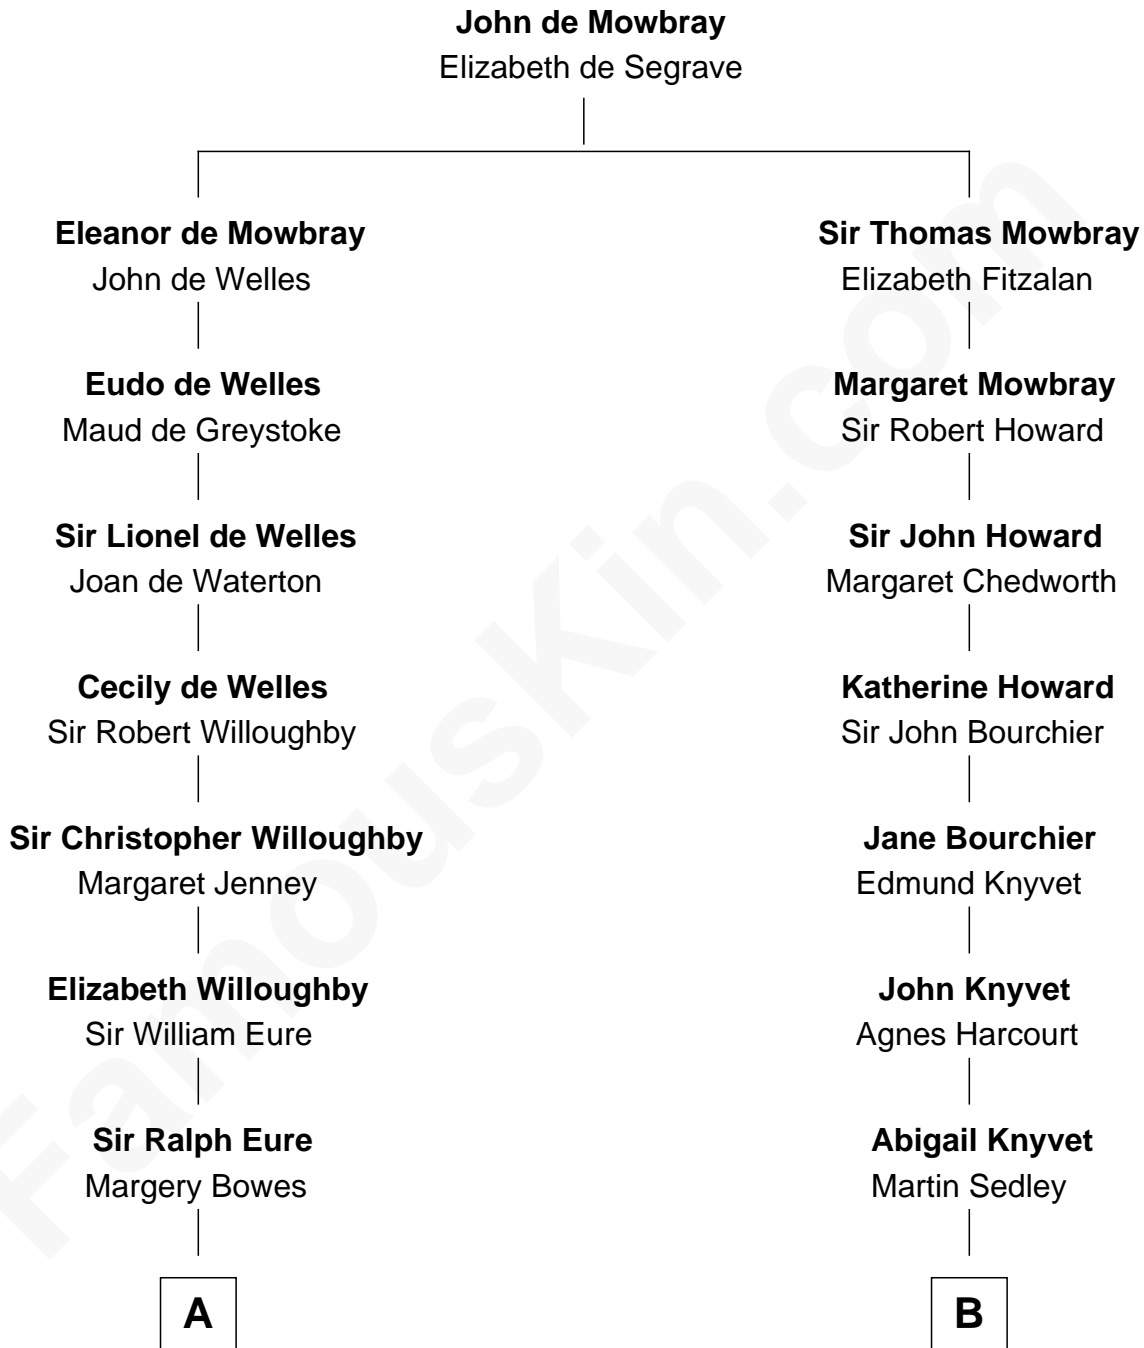

FamousKin.com
Relationship Chart of
Elizabeth Montgomery
TV Actress - "Bewitched"

16th cousin 3 times removed of
Leverett Saltonstall
55th Governor of Massachusetts

C

—
Mary Weed Barney

Henry Montgomery

—
Henry Montgomery

Elizabeth Bryan Allen

—
Elizabeth Montgomery

TV Actress - "Bewitched"

FamousKin.com