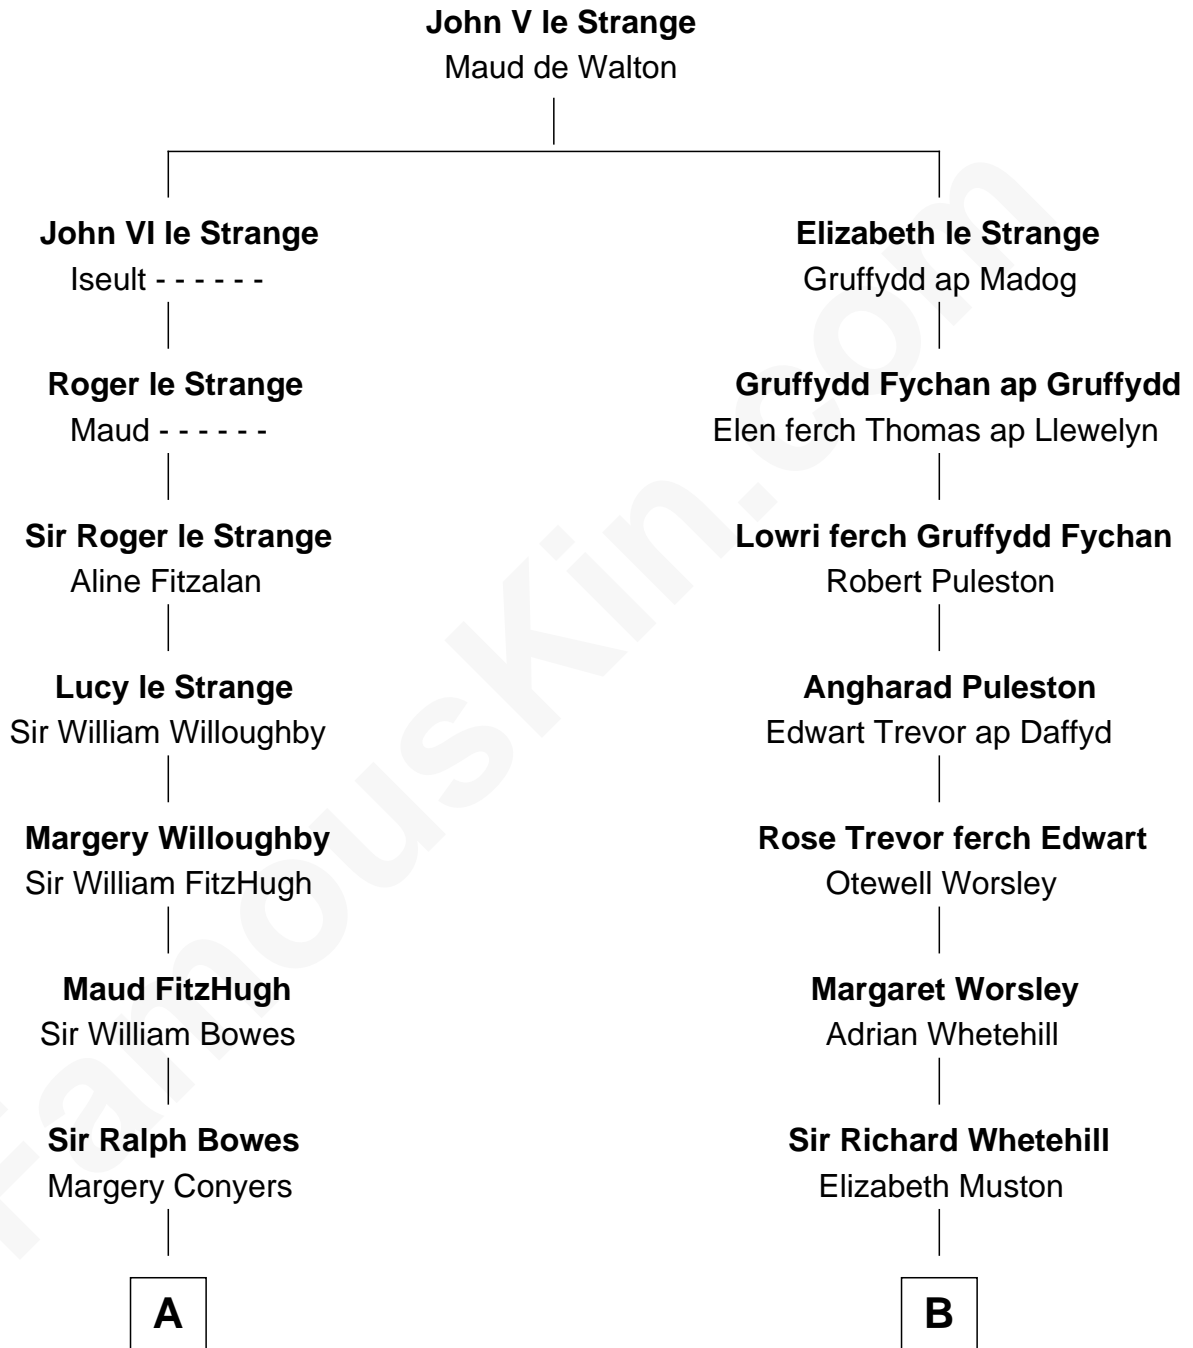

**FamousKin.com**  
**Relationship Chart of**  
**Elizabeth Montgomery**  
*TV Actress - "Bewitched"*

20th cousin 1 time removed of

**Tim Robbins**  
*TV and Movie Actor*

**C**

**Nathan Barney**  
Hannah Carey

**Nathan Barney**  
Mary A. Deverell

**Mary Weed Barney**  
Henry Montgomery

**Henry Montgomery**  
Elizabeth Bryan Allen

**Elizabeth Montgomery**  
*TV Actress - "Bewitched"*

**D**

**Walter A. Robbins**  
Mary Judith Taylor