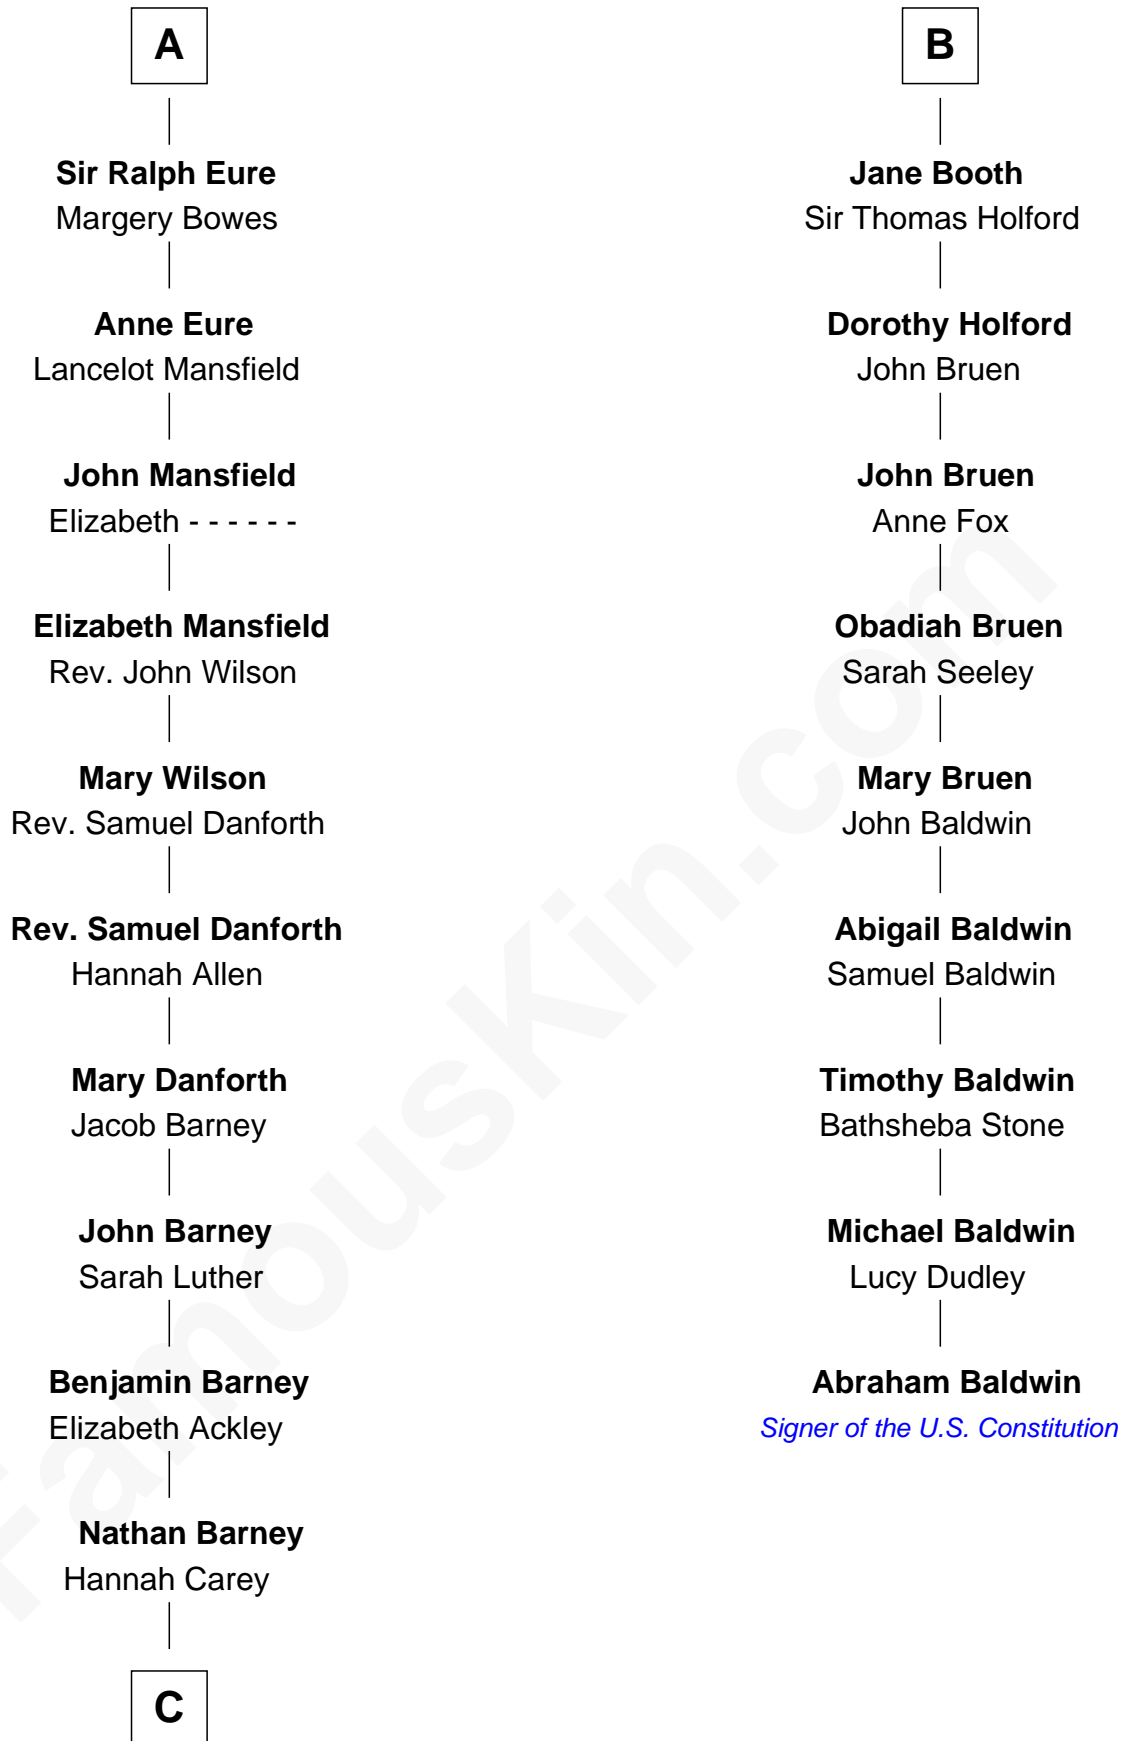

FamousKin.com
Relationship Chart of
Elizabeth Montgomery
TV Actress - "Bewitched"

15th cousin 5 times removed of
Abraham Baldwin
Signer of the U.S. Constitution

C

—
Nathan Barney
Mary A. Deverell

—
Mary Weed Barney
Henry Montgomery

—
Henry Montgomery
Elizabeth Bryan Allen

—
Elizabeth Montgomery
TV Actress - "Bewitched"

FamousKin.com