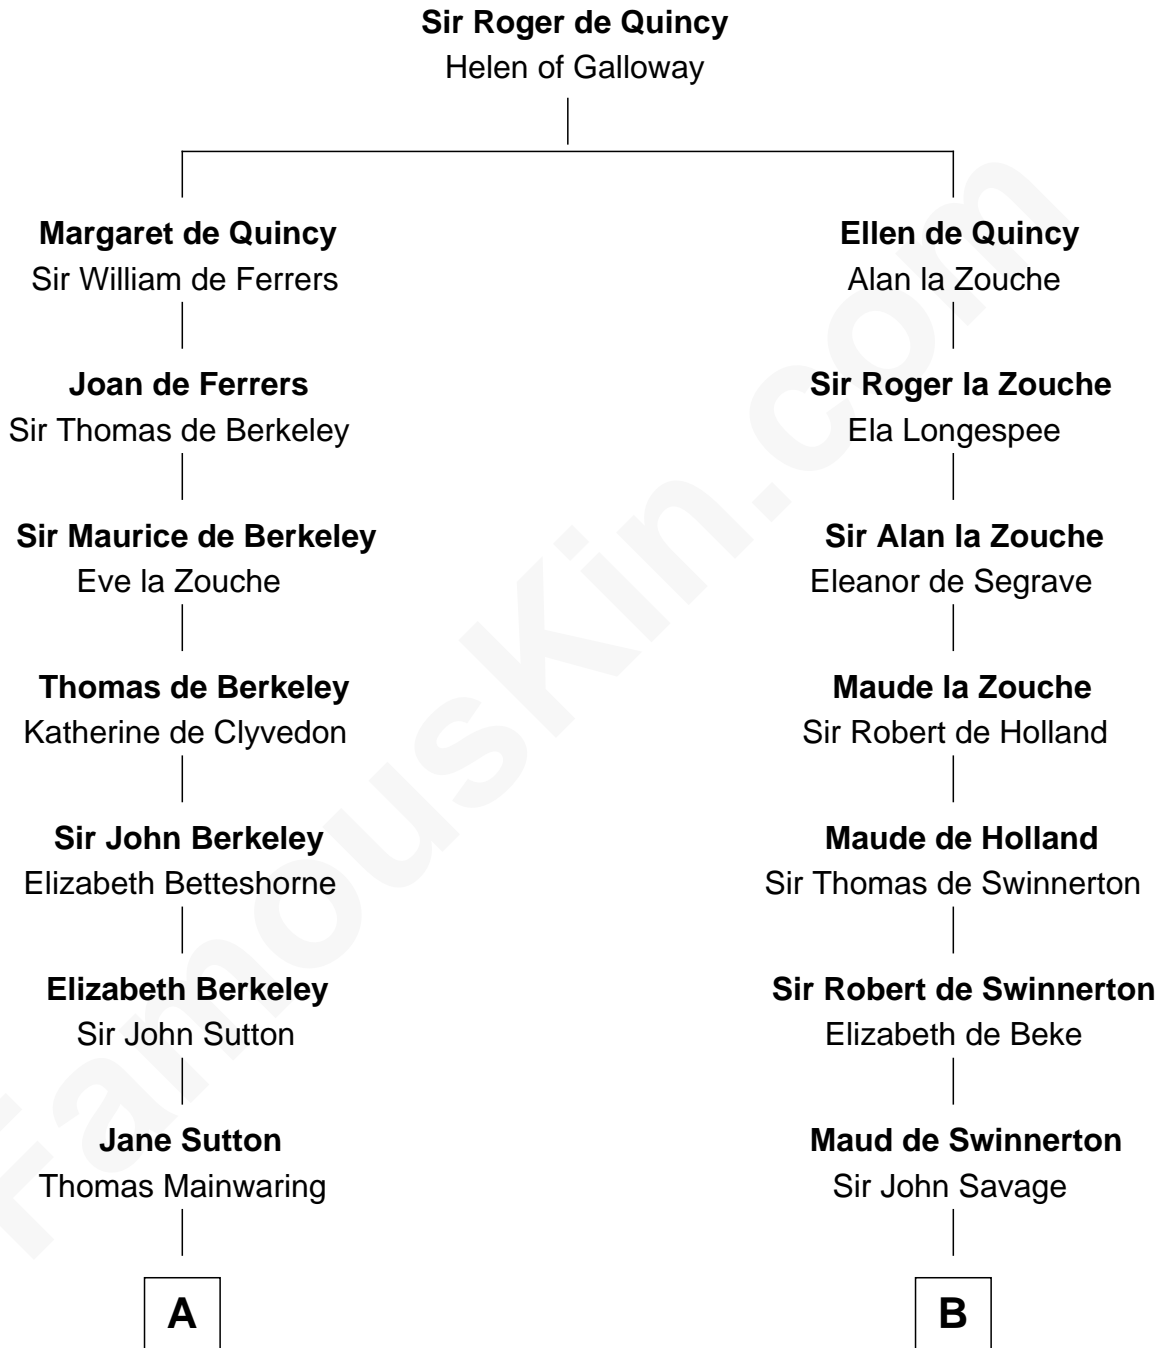

FamousKin.com
Relationship Chart of
Elizabeth Montgomery
TV Actress - "Bewitched"

19th cousin 2 times removed of
Abraham Baldwin
Signer of the U.S. Constitution

C

Nathan Barney
Hannah Carey

Nathan Barney
Mary A. Deverell

Mary Weed Barney
Henry Montgomery

Henry Montgomery
Elizabeth Bryan Allen

Elizabeth Montgomery
TV Actress - "Bewitched"

D

Timothy Baldwin
Bathsheba Stone

Michael Baldwin
Lucy Dudley

Abraham Baldwin
Signer of the U.S. Constitution