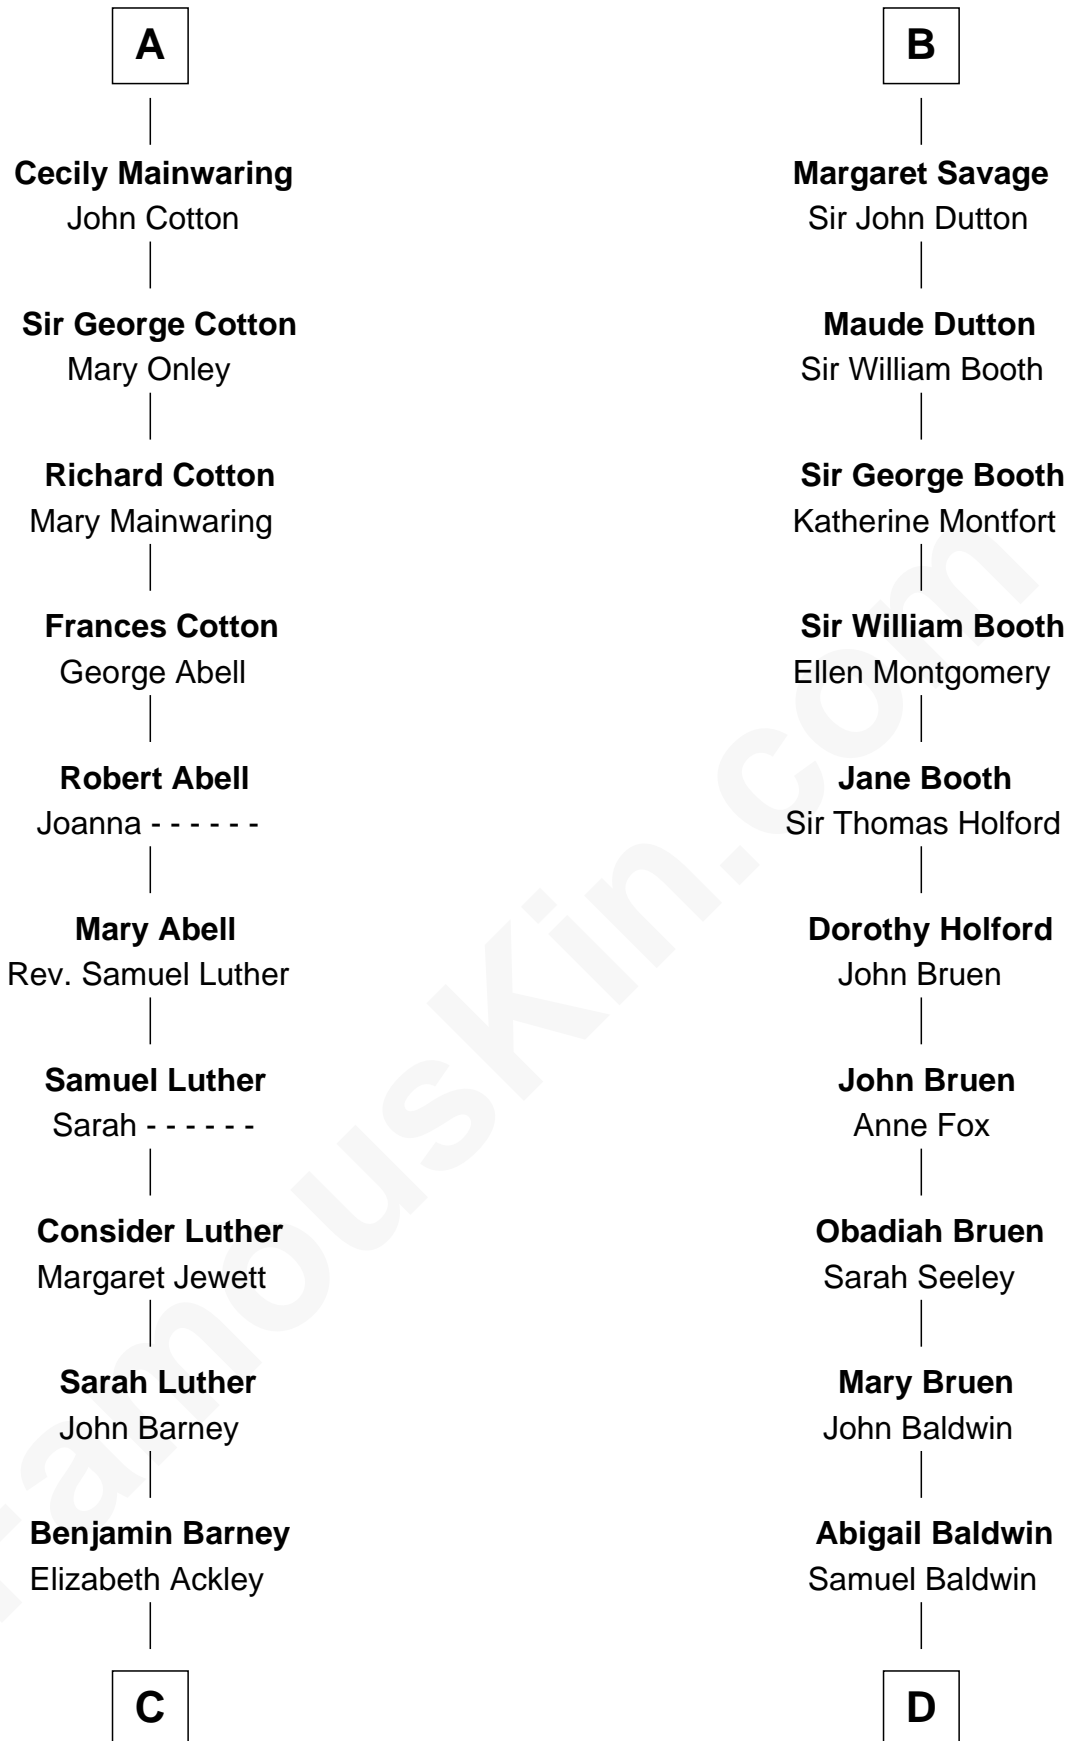

FamousKin.com
Relationship Chart of
Elizabeth Montgomery
TV Actress - "Bewitched"

19th cousin 2 times removed of
Abraham Baldwin
Signer of the U.S. Constitution

C

Nathan Barney
Hannah Carey

Nathan Barney
Mary A. Deverell

Mary Weed Barney
Henry Montgomery

Henry Montgomery
Elizabeth Bryan Allen

Elizabeth Montgomery
TV Actress - "Bewitched"

D

Timothy Baldwin
Bathsheba Stone

Michael Baldwin
Lucy Dudley

Abraham Baldwin
Signer of the U.S. Constitution