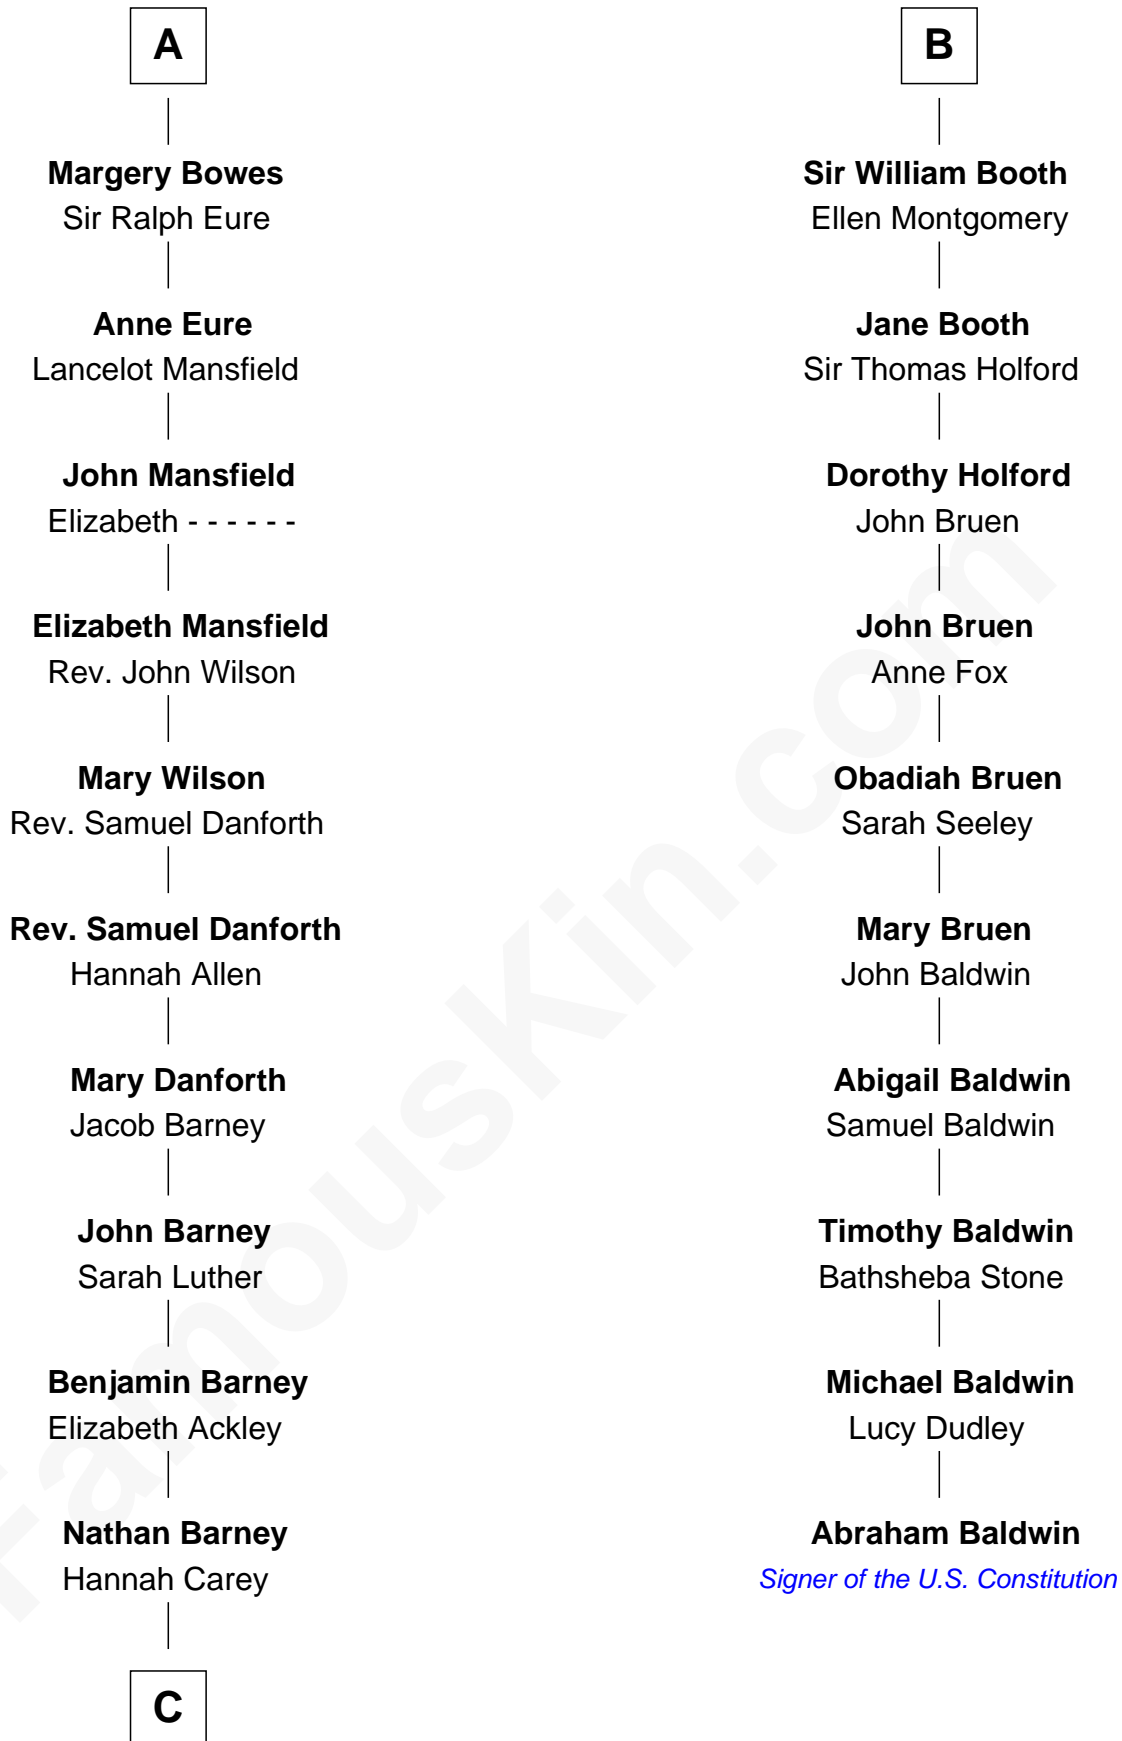

FamousKin.com
Relationship Chart of
Elizabeth Montgomery
TV Actress - "Bewitched"

16th cousin 4 times removed of

Abraham Baldwin
Signer of the U.S. Constitution

C

—
Nathan Barney
Mary A. Deverell

—
Mary Weed Barney
Henry Montgomery

—
Henry Montgomery
Elizabeth Bryan Allen

—
Elizabeth Montgomery
TV Actress - "Bewitched"

FamousKin.com