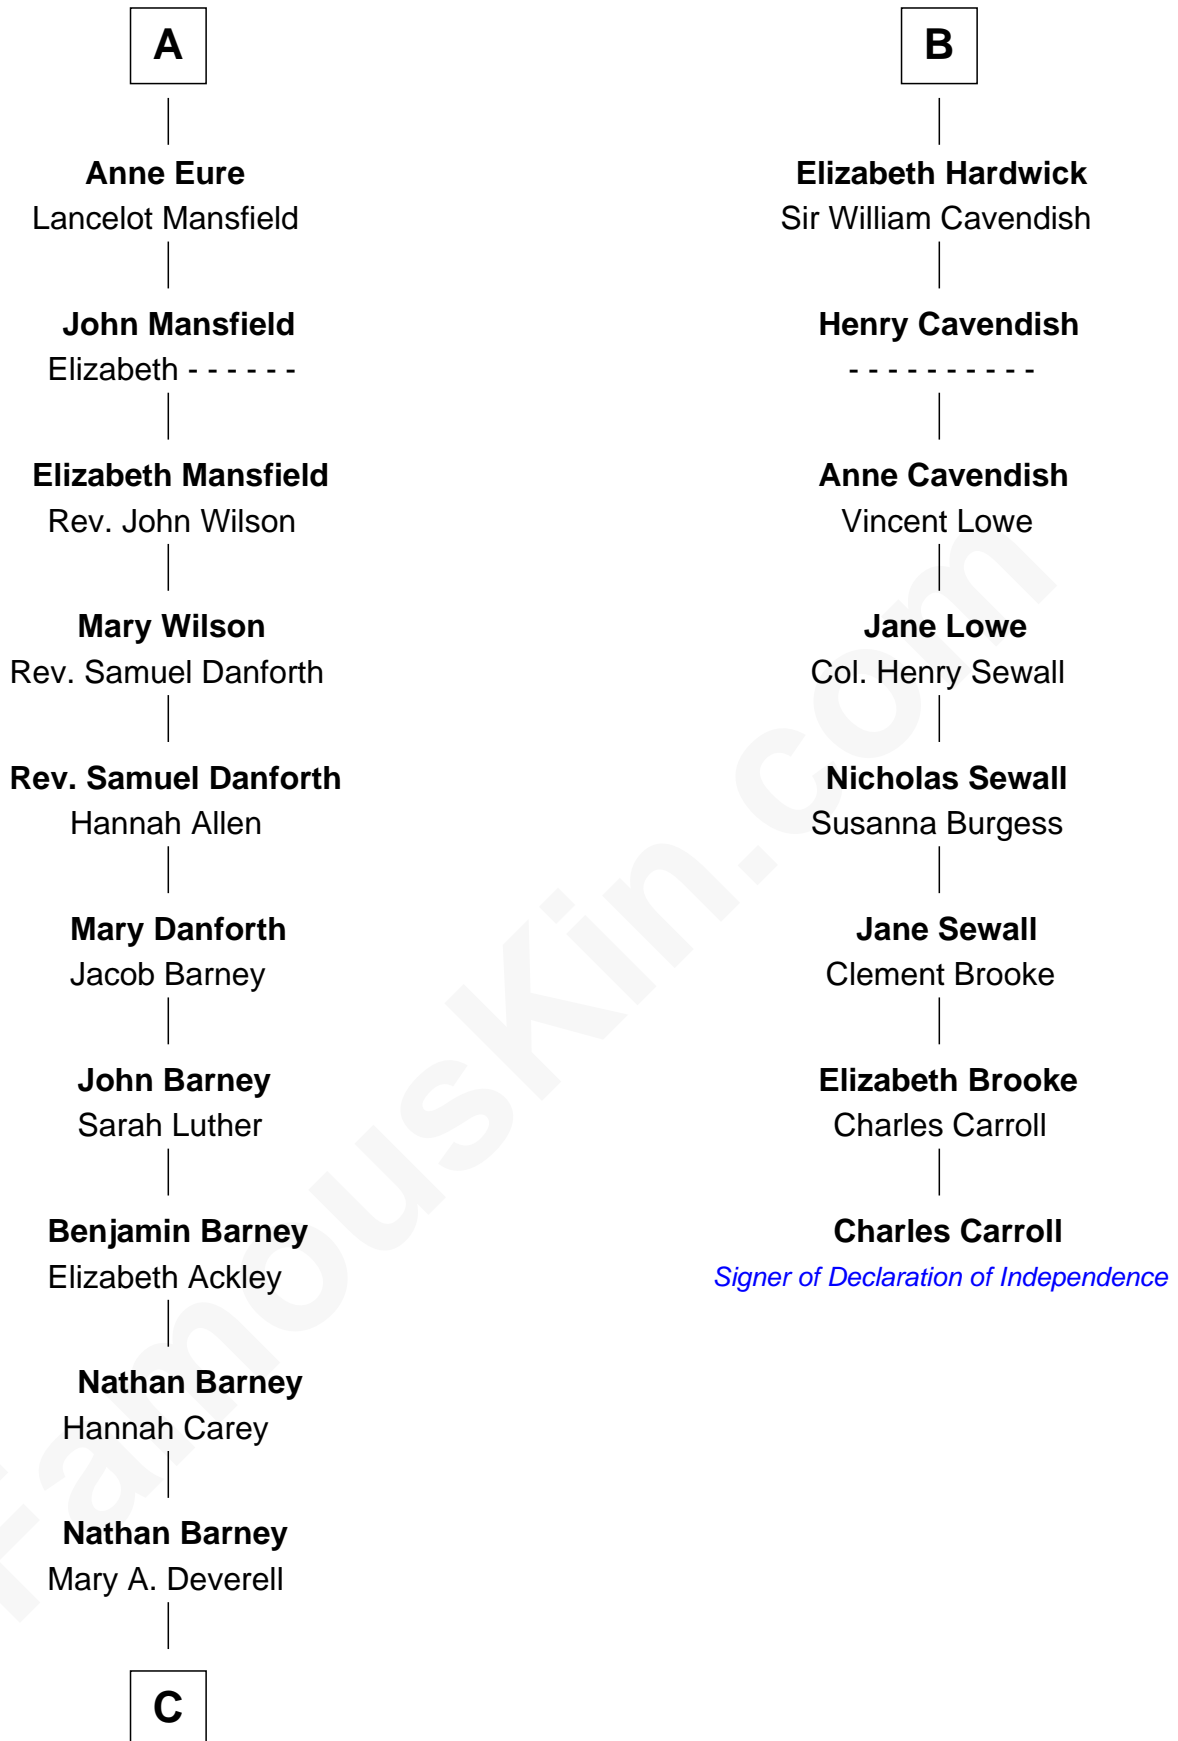

**FamousKin.com**  
**Relationship Chart of**  
**Elizabeth Montgomery**  
*TV Actress - "Bewitched"*

**14th cousin 5 times removed of**

**Charles Carroll**  
*Signer of the Declaration of Independence*

**C**

—  
**Mary Weed Barney**

Henry Montgomery

—  
**Henry Montgomery**

Elizabeth Bryan Allen

—  
**Elizabeth Montgomey**

*TV Actress - "Bewitched"*

FamousKin.com