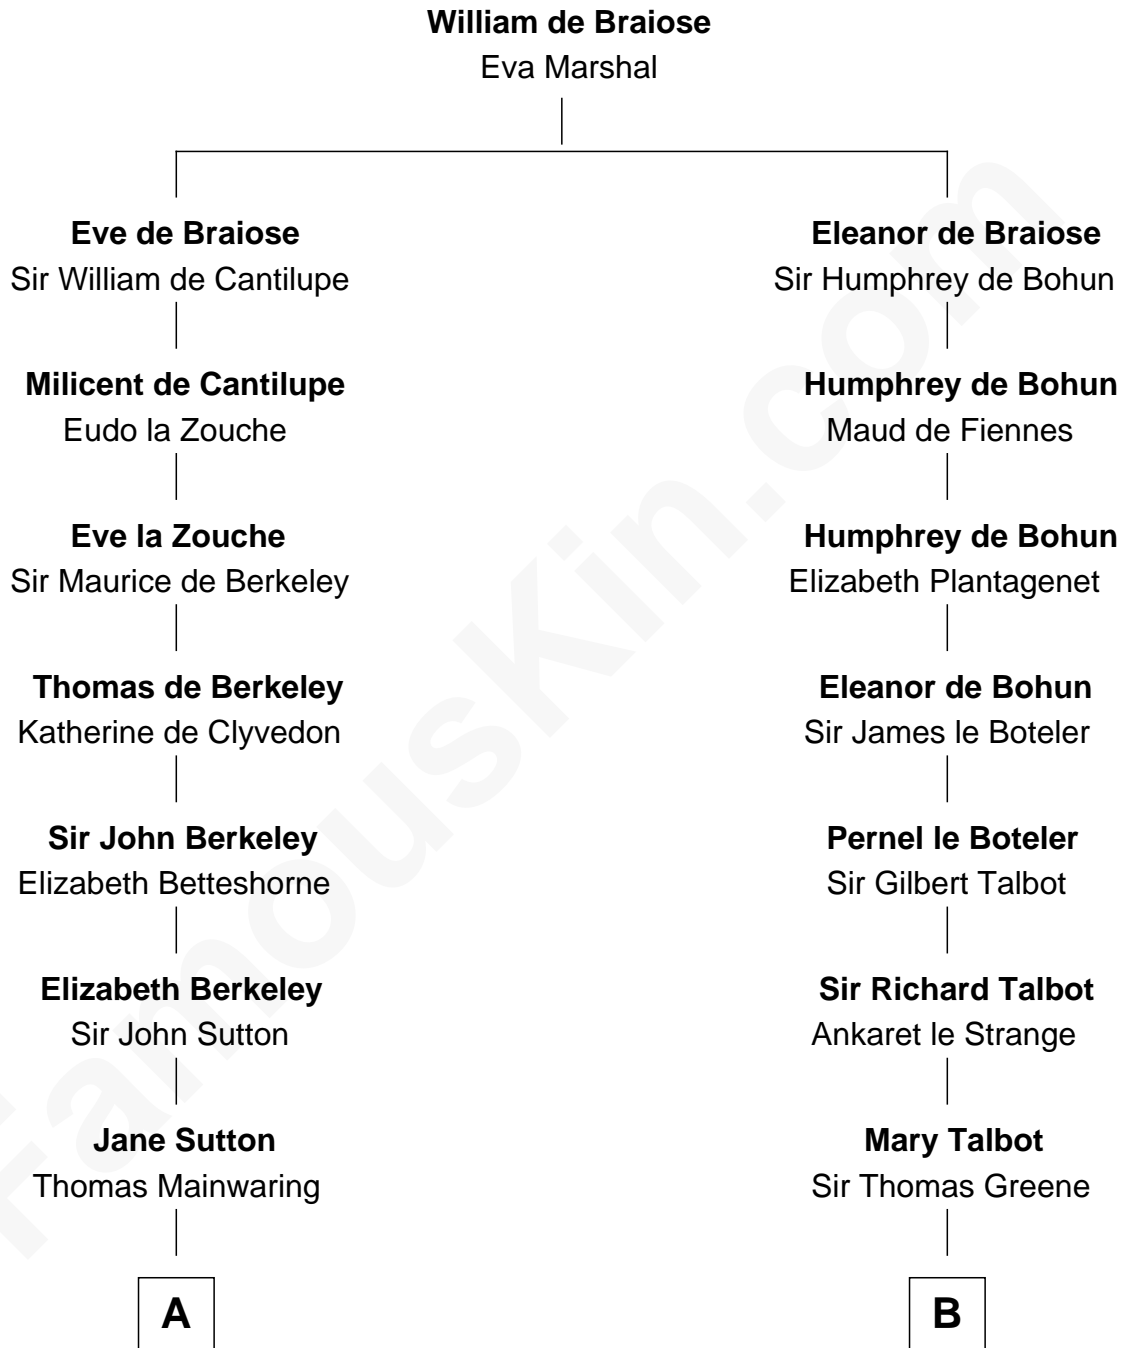

FamousKin.com
Relationship Chart of
Elizabeth Montgomery
TV Actress - "Bewitched"

18th cousin 3 times removed of

Charles Carroll
Signer of the Declaration of Independence

C

Nathan Barney
Hannah Carey

Nathan Barney
Mary A. Deverell

Mary Weed Barney
Henry Montgomery

Henry Montgomery
Elizabeth Bryan Allen

Elizabeth Montgomery
TV Actress - "Bewitched"

D

Elizabeth Brooke
Charles Carroll

Charles Carroll
Signer of Declaration of Independence