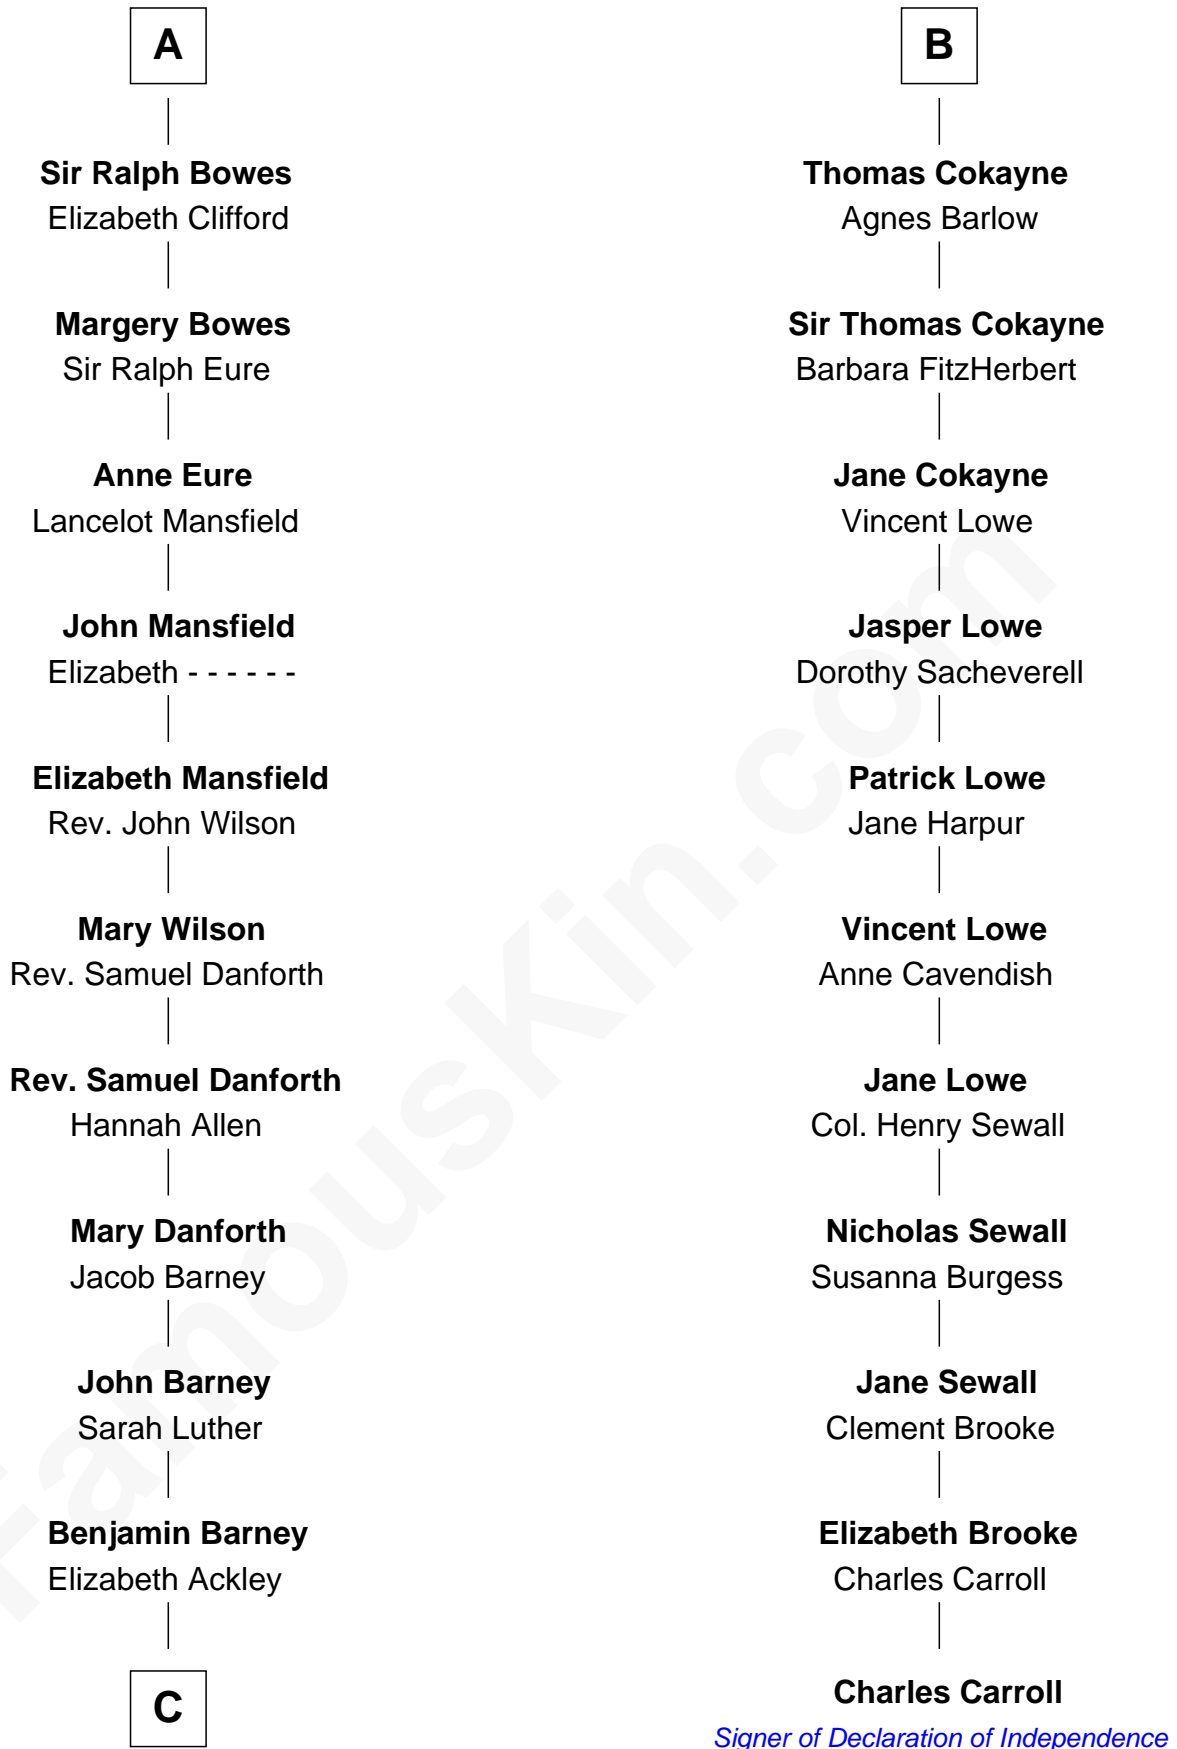

**FamousKin.com**  
**Relationship Chart of**  
**Elizabeth Montgomery**  
*TV Actress - "Bewitched"*

17th cousin 4 times removed of

**Charles Carroll**  
*Signer of the Declaration of Independence*

**C**

—  
**Nathan Barney**

Hannah Carey

—  
**Nathan Barney**

Mary A. Deverell

—  
**Mary Weed Barney**

Henry Montgomery

—  
**Henry Montgomery**

Elizabeth Bryan Allen

—  
**Elizabeth Montgomery**

*TV Actress - "Bewitched"*

FamousKin.com