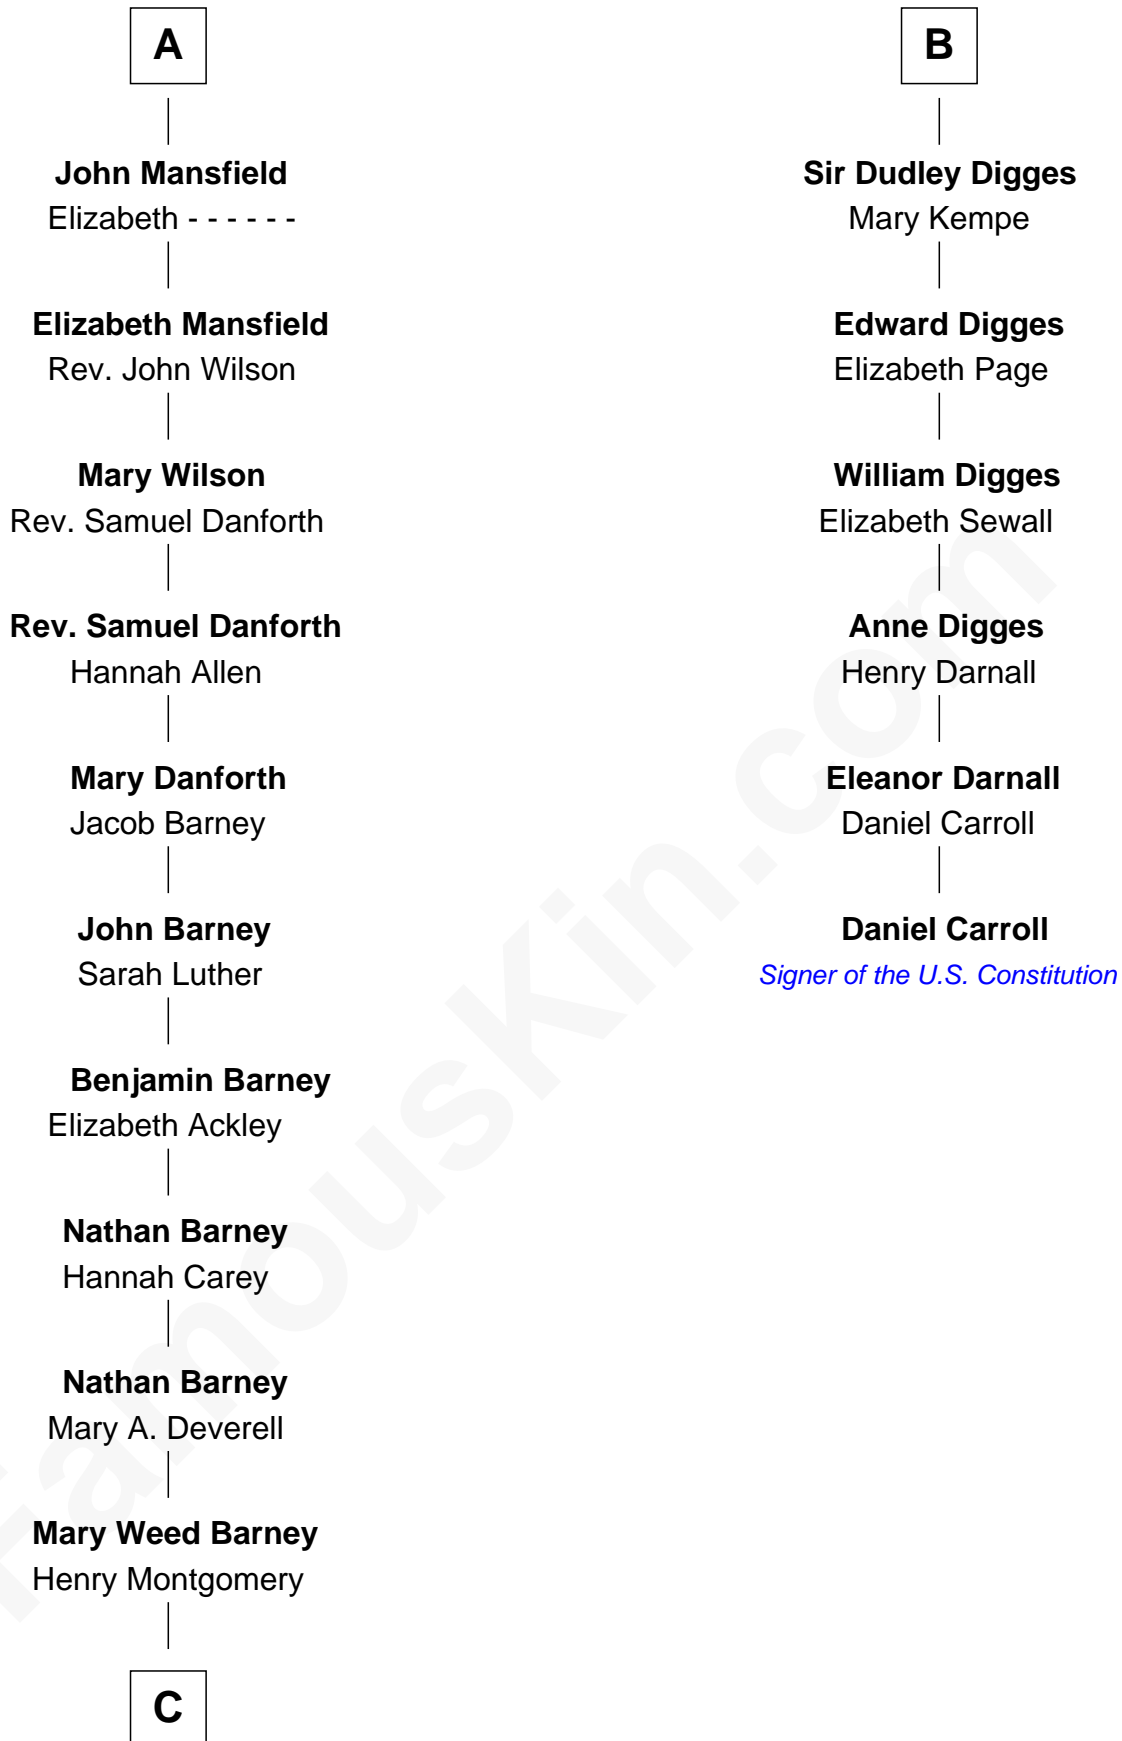

FamousKin.com
Relationship Chart of
Elizabeth Montgomery
TV Actress - "Bewitched"

12th cousin 6 times removed of
Daniel Carroll
Signer of the U.S. Constitution

C

Henry Montgomery
Elizabeth Bryan Allen

Elizabeth Montgomery
TV Actress - "Bewitched"

FamousKin.com