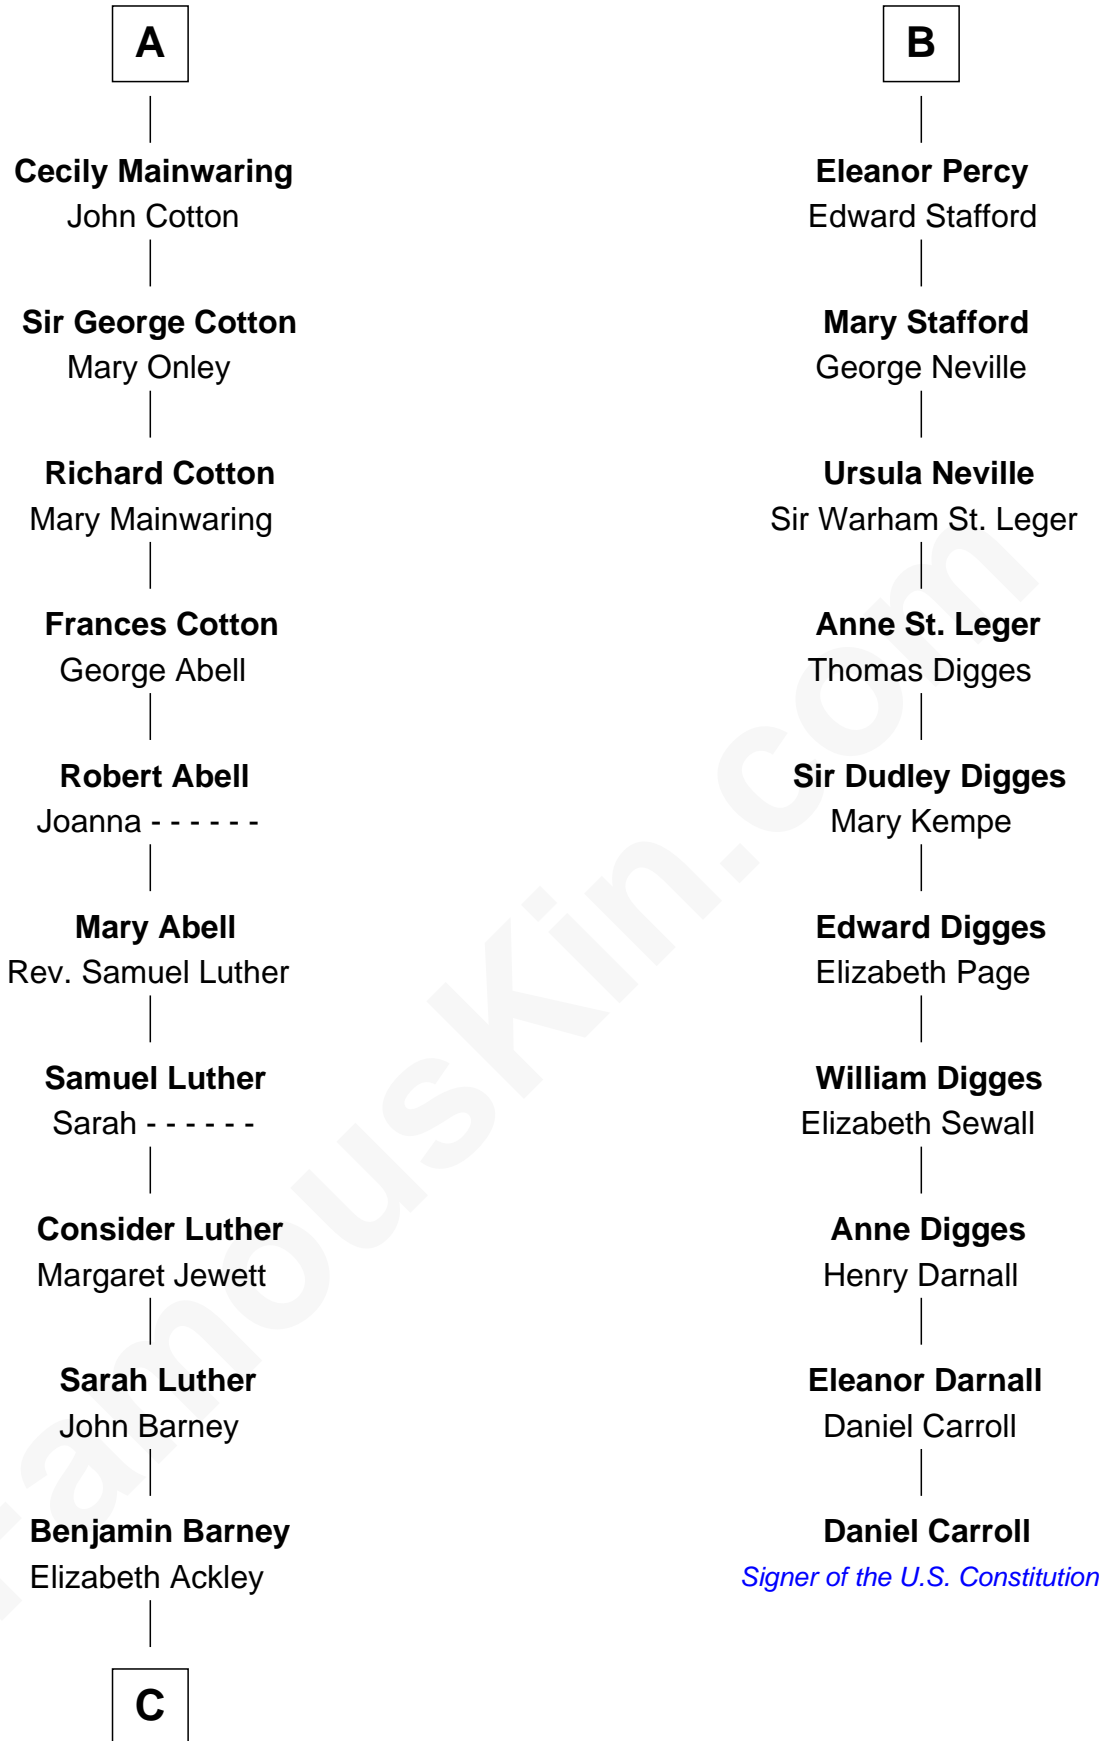

FamousKin.com
Relationship Chart of
Elizabeth Montgomery
TV Actress - "Bewitched"

16th cousin 5 times removed of
Daniel Carroll
Signer of the U.S. Constitution

C

—
Nathan Barney

Hannah Carey

—
Nathan Barney

Mary A. Deverell

—
Mary Weed Barney

Henry Montgomery

—
Henry Montgomery

Elizabeth Bryan Allen

—
Elizabeth Montgomery

TV Actress - "Bewitched"

FamousKin.com