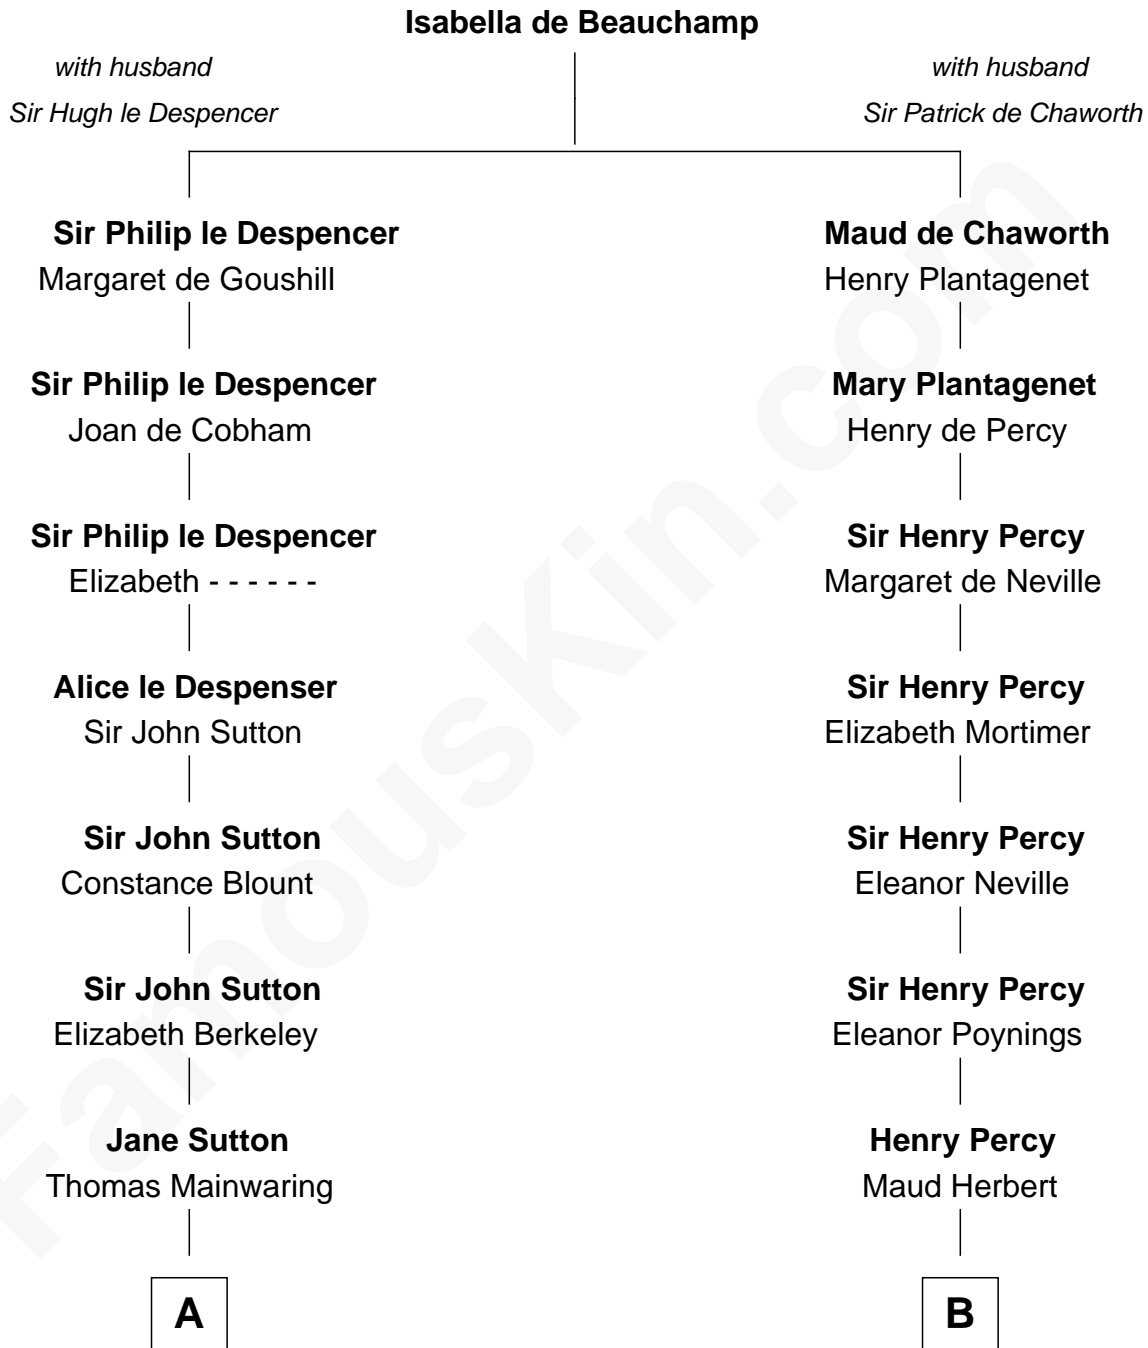

FamousKin.com
Relationship Chart of
Elizabeth Montgomery
TV Actress - "Bewitched"

16th cousin 5 times removed of
Daniel Carroll
Signer of the U.S. Constitution

C

—
Nathan Barney

Hannah Carey

—
Nathan Barney

Mary A. Deverell

—
Mary Weed Barney

Henry Montgomery

—
Henry Montgomery

Elizabeth Bryan Allen

—
Elizabeth Montgomery

TV Actress - "Bewitched"

FamousKin.com