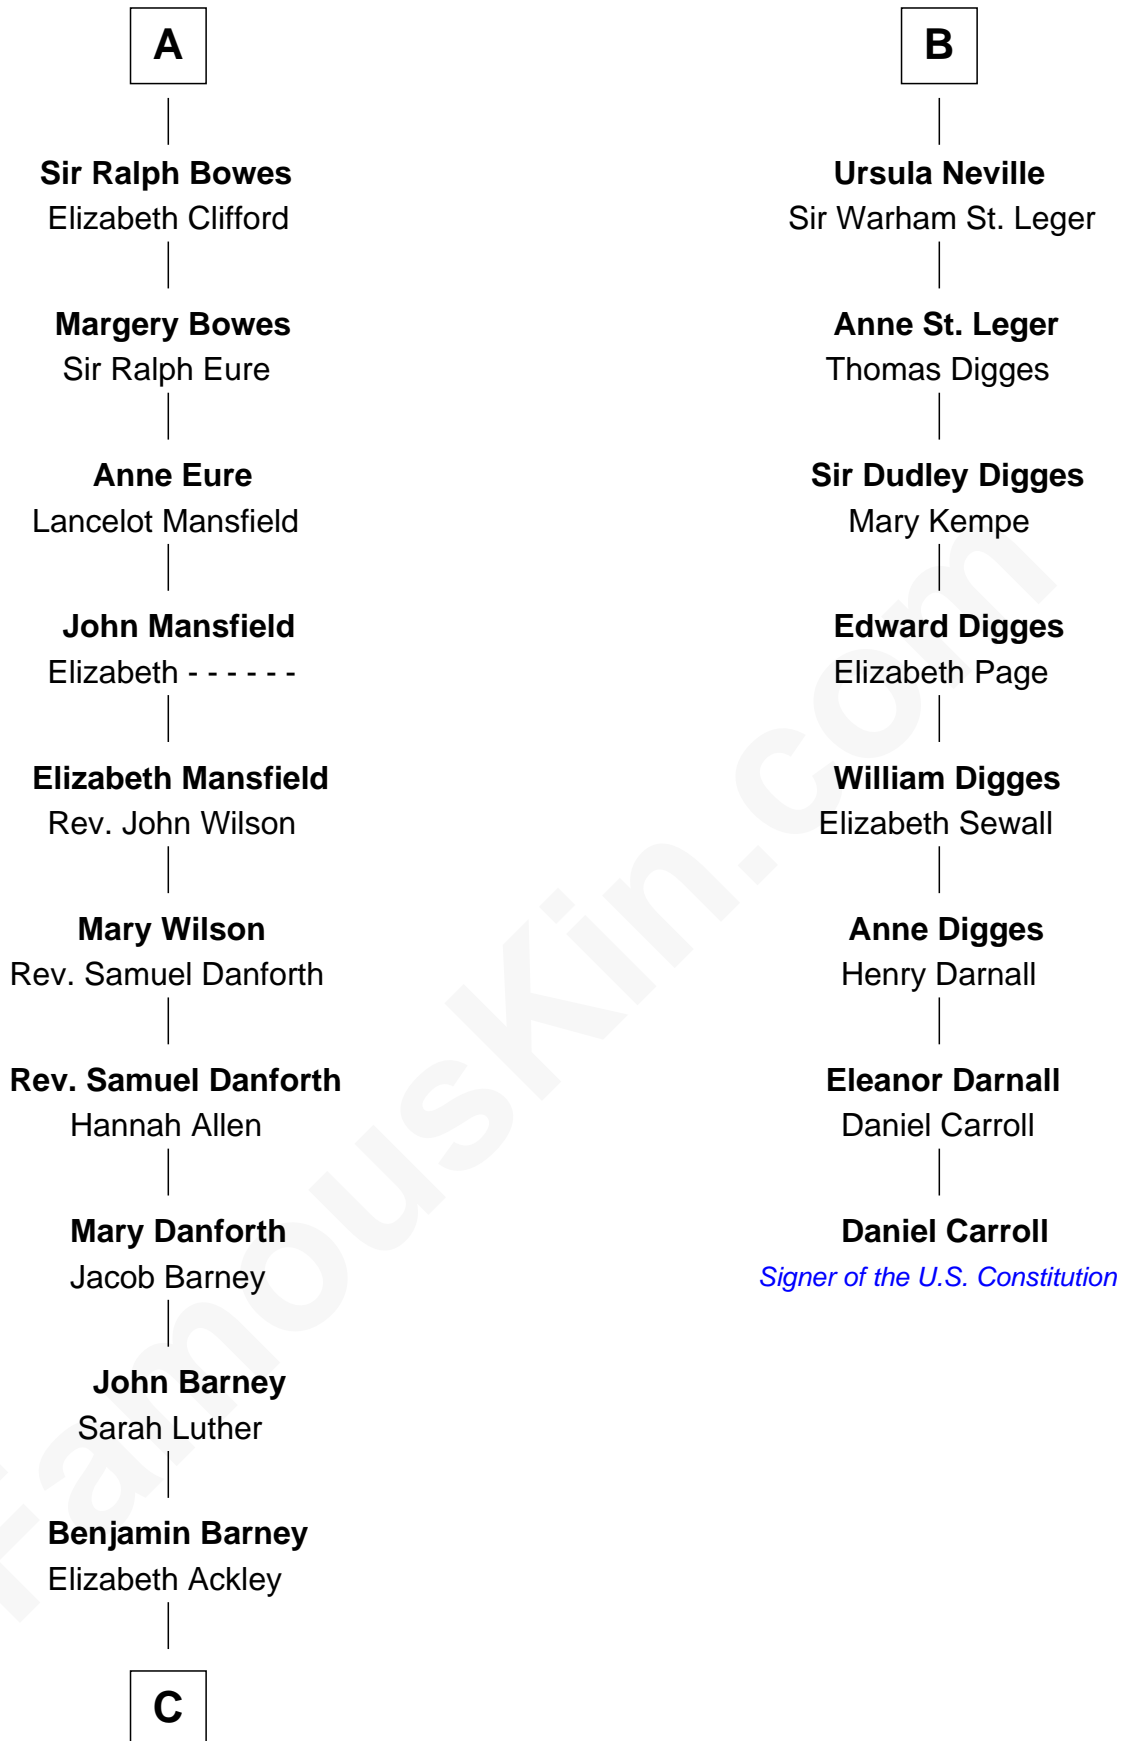

FamousKin.com
Relationship Chart of
Elizabeth Montgomery
TV Actress - "Bewitched"

14th cousin 7 times removed of
Daniel Carroll
Signer of the U.S. Constitution

C

—
Nathan Barney

Hannah Carey

—
Nathan Barney

Mary A. Deverell

—
Mary Weed Barney

Henry Montgomery

—
Henry Montgomery

Elizabeth Bryan Allen

—
Elizabeth Montgomery

TV Actress - "Bewitched"

FamousKin.com