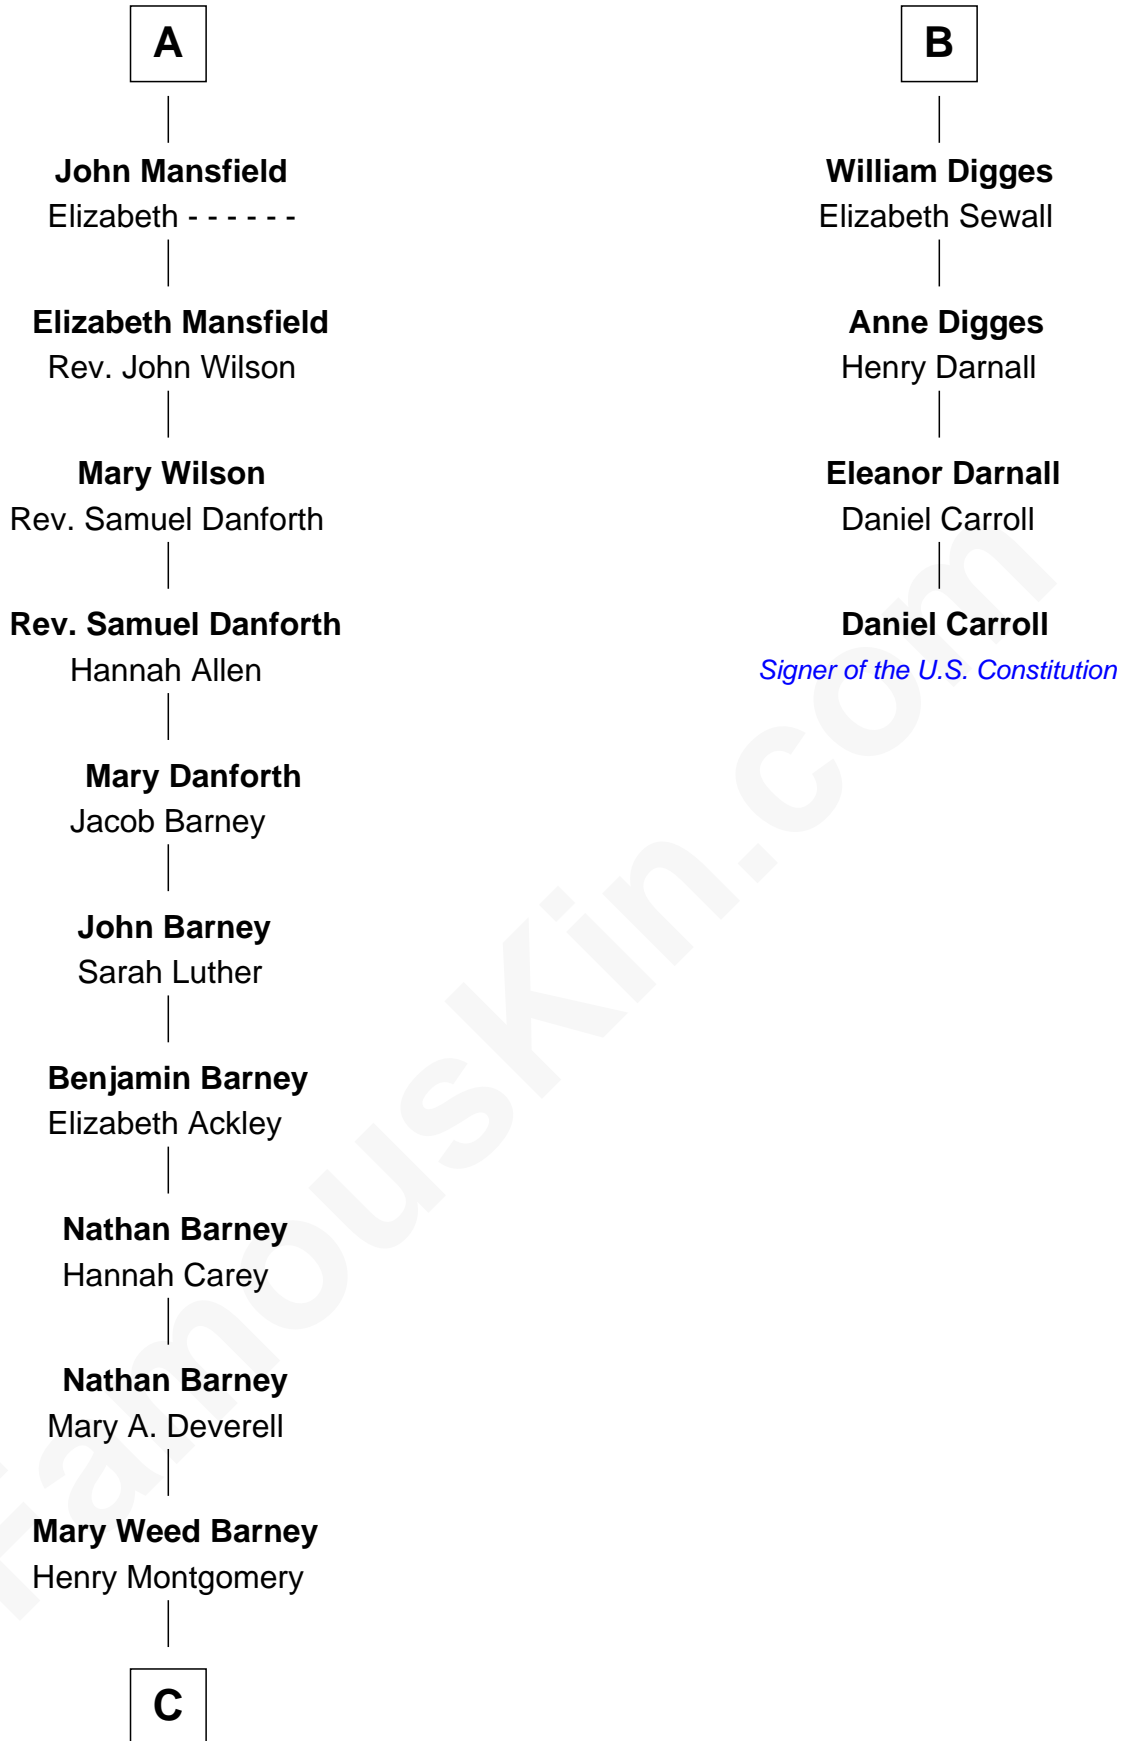

FamousKin.com
Relationship Chart of
Elizabeth Montgomery
TV Actress - "Bewitched"

10th cousin 8 times removed of
Daniel Carroll
Signer of the U.S. Constitution

C

Henry Montgomery
Elizabeth Bryan Allen

Elizabeth Montgomery
TV Actress - "Bewitched"

FamousKin.com