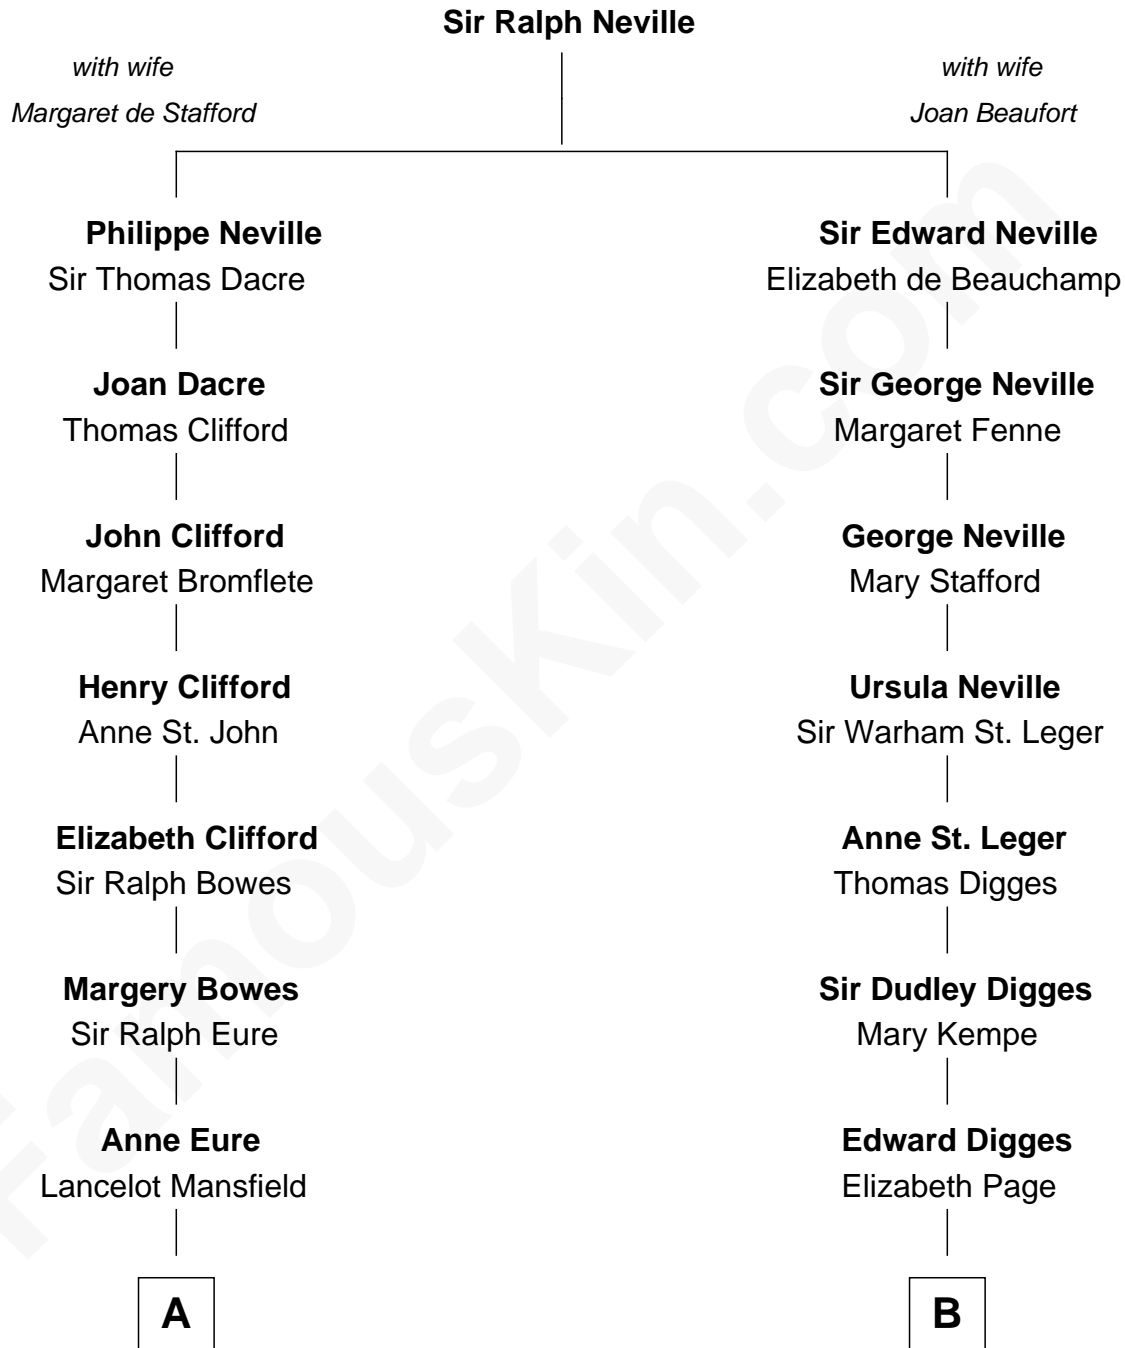

FamousKin.com
Relationship Chart of
Elizabeth Montgomery
TV Actress - "Bewitched"

10th cousin 8 times removed of
Daniel Carroll
Signer of the U.S. Constitution

C

Henry Montgomery
Elizabeth Bryan Allen

Elizabeth Montgomery
TV Actress - "Bewitched"

FamousKin.com