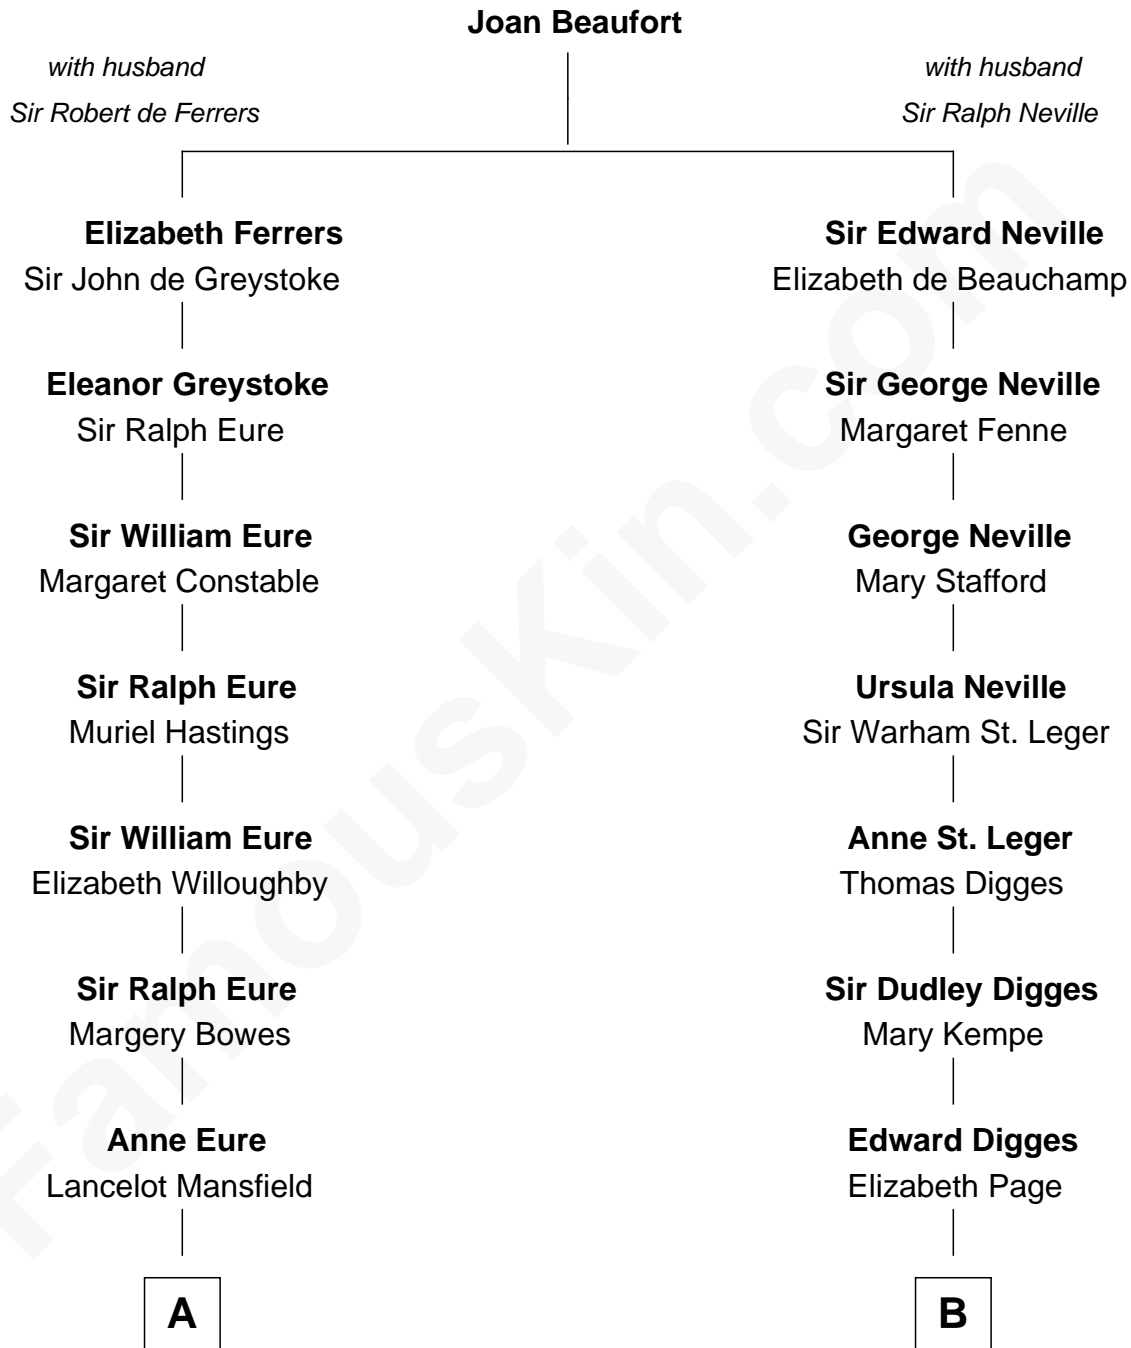

FamousKin.com
Relationship Chart of
Elizabeth Montgomery
TV Actress - "Bewitched"

10th cousin 8 times removed of
Daniel Carroll
Signer of the U.S. Constitution

C

Henry Montgomery
Elizabeth Bryan Allen

Elizabeth Montgomery
TV Actress - "Bewitched"

FamousKin.com