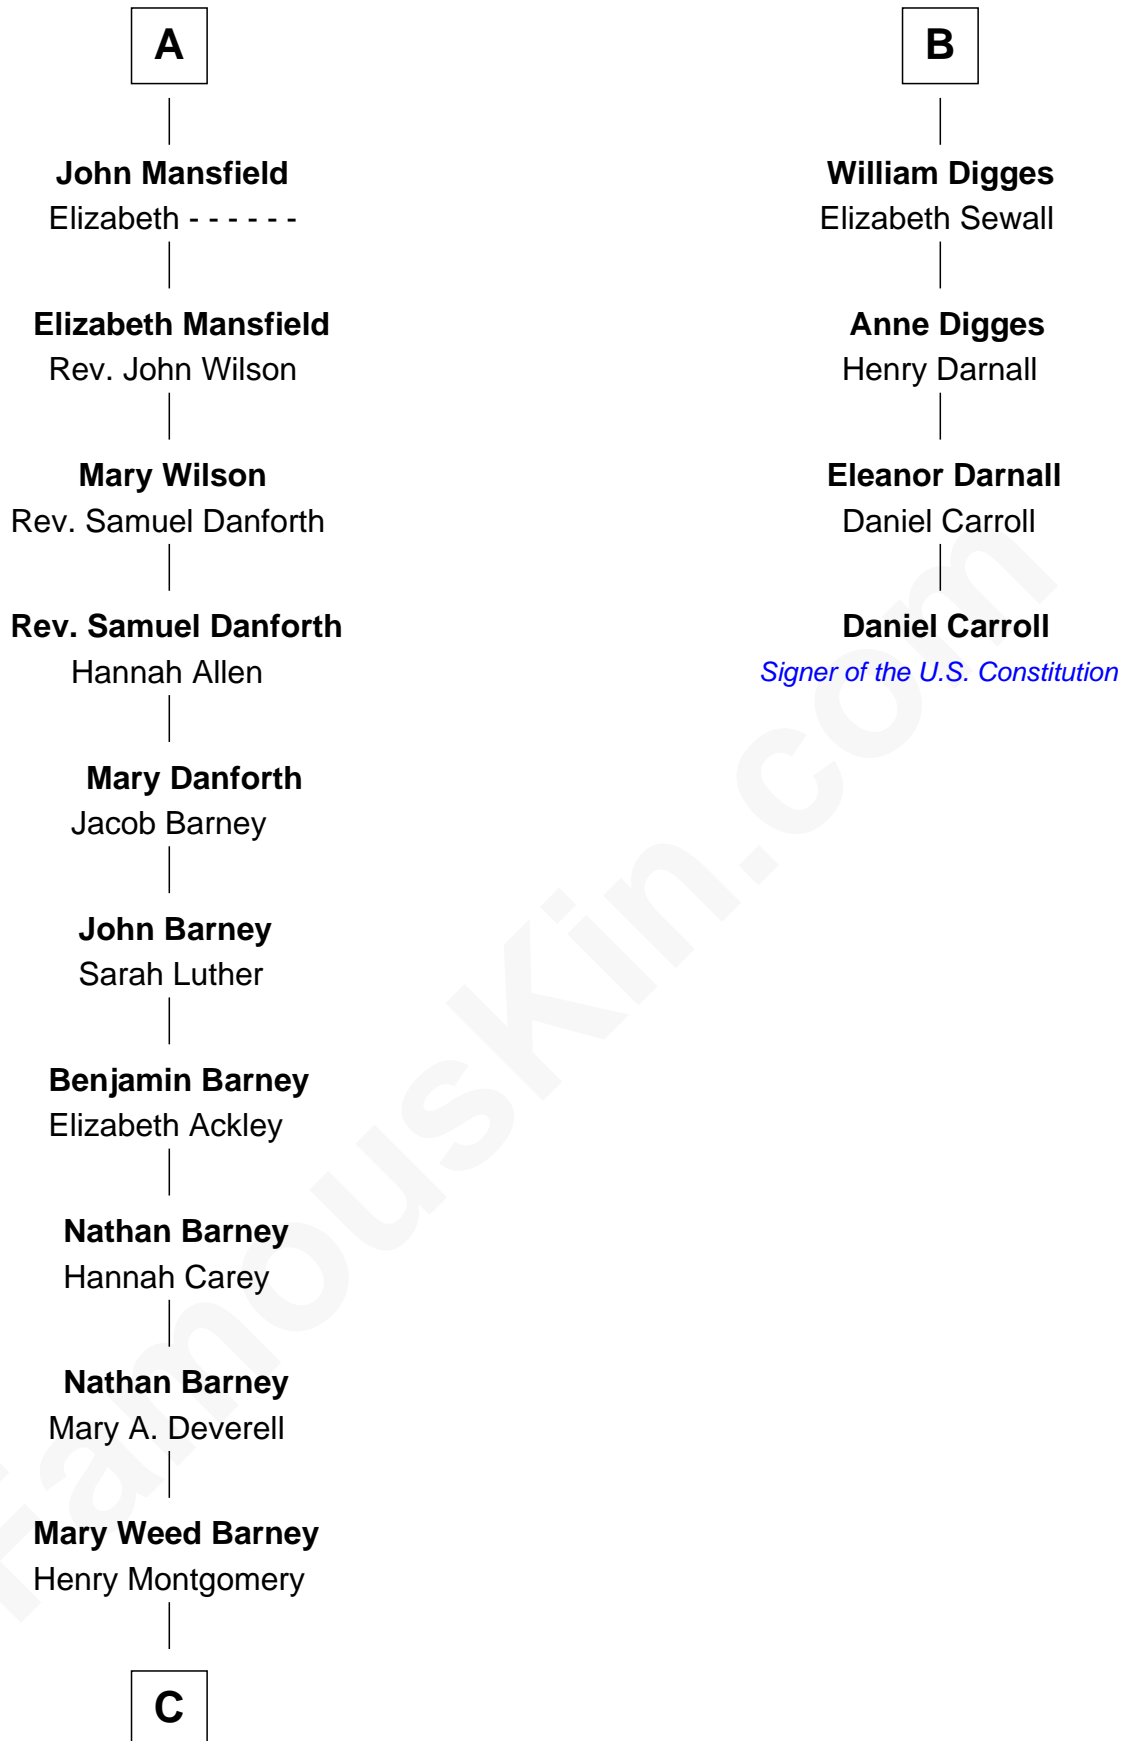

FamousKin.com
Relationship Chart of
Elizabeth Montgomery
TV Actress - "Bewitched"

10th cousin 8 times removed of
Daniel Carroll
Signer of the U.S. Constitution

C

Henry Montgomery
Elizabeth Bryan Allen

Elizabeth Montgomery
TV Actress - "Bewitched"

FamousKin.com