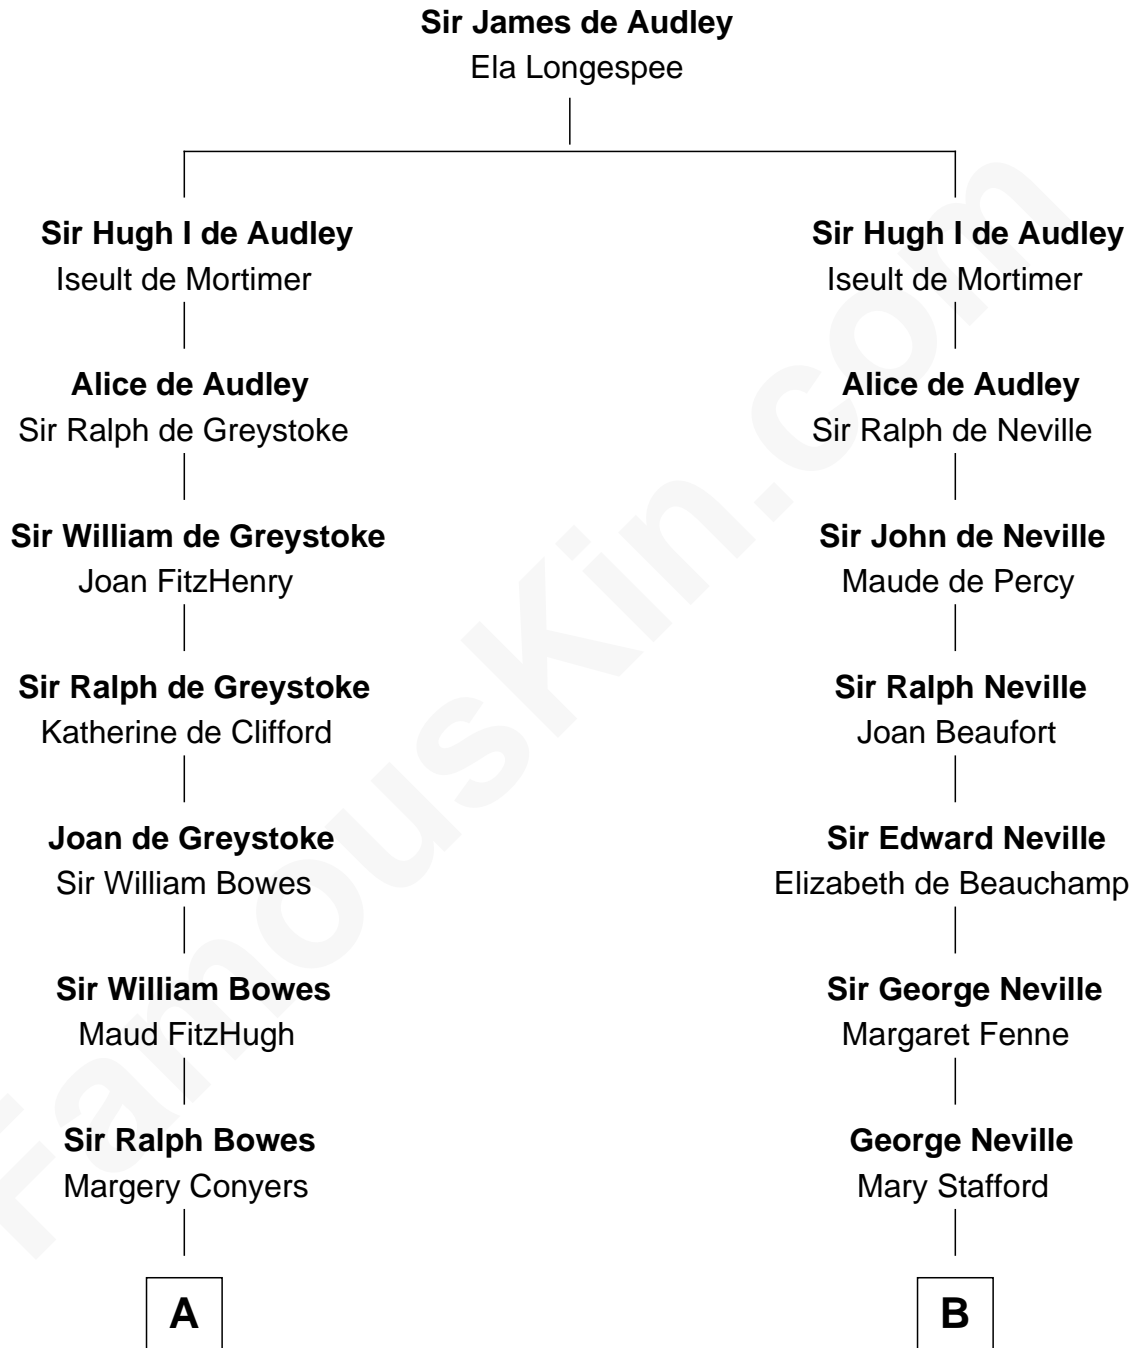

FamousKin.com
Relationship Chart of
Elizabeth Montgomery
 TV Actress - "Bewitched"

14th cousin 7 times removed of

Daniel Carroll
 Signer of the U.S. Constitution

C

—
Nathan Barney

Hannah Carey

—
Nathan Barney

Mary A. Deverell

—
Mary Weed Barney

Henry Montgomery

—
Henry Montgomery

Elizabeth Bryan Allen

—
Elizabeth Montgomery

TV Actress - "Bewitched"

FamousKin.com