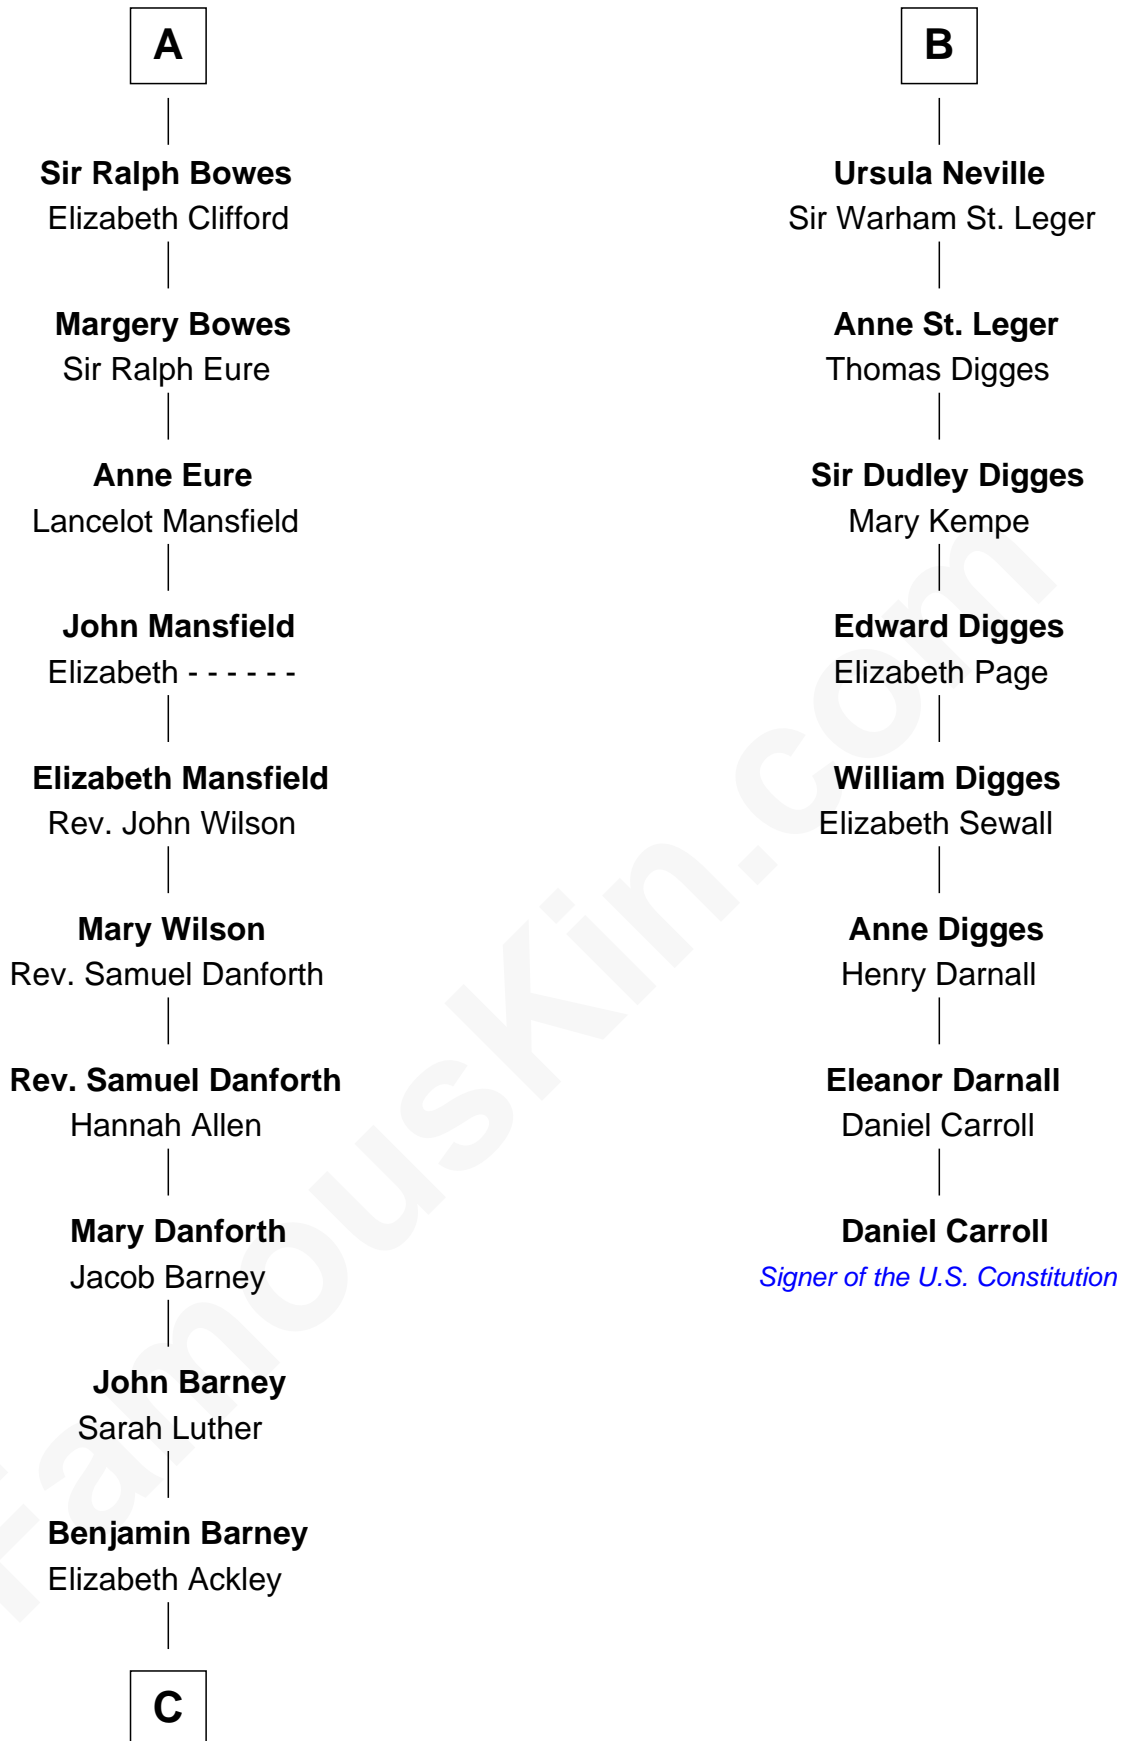

FamousKin.com
Relationship Chart of
Elizabeth Montgomery
 TV Actress - "Bewitched"

14th cousin 7 times removed of

Daniel Carroll
 Signer of the U.S. Constitution

C

—
Nathan Barney

Hannah Carey

—
Nathan Barney

Mary A. Deverell

—
Mary Weed Barney

Henry Montgomery

—
Henry Montgomery

Elizabeth Bryan Allen

—
Elizabeth Montgomery

TV Actress - "Bewitched"

FamousKin.com