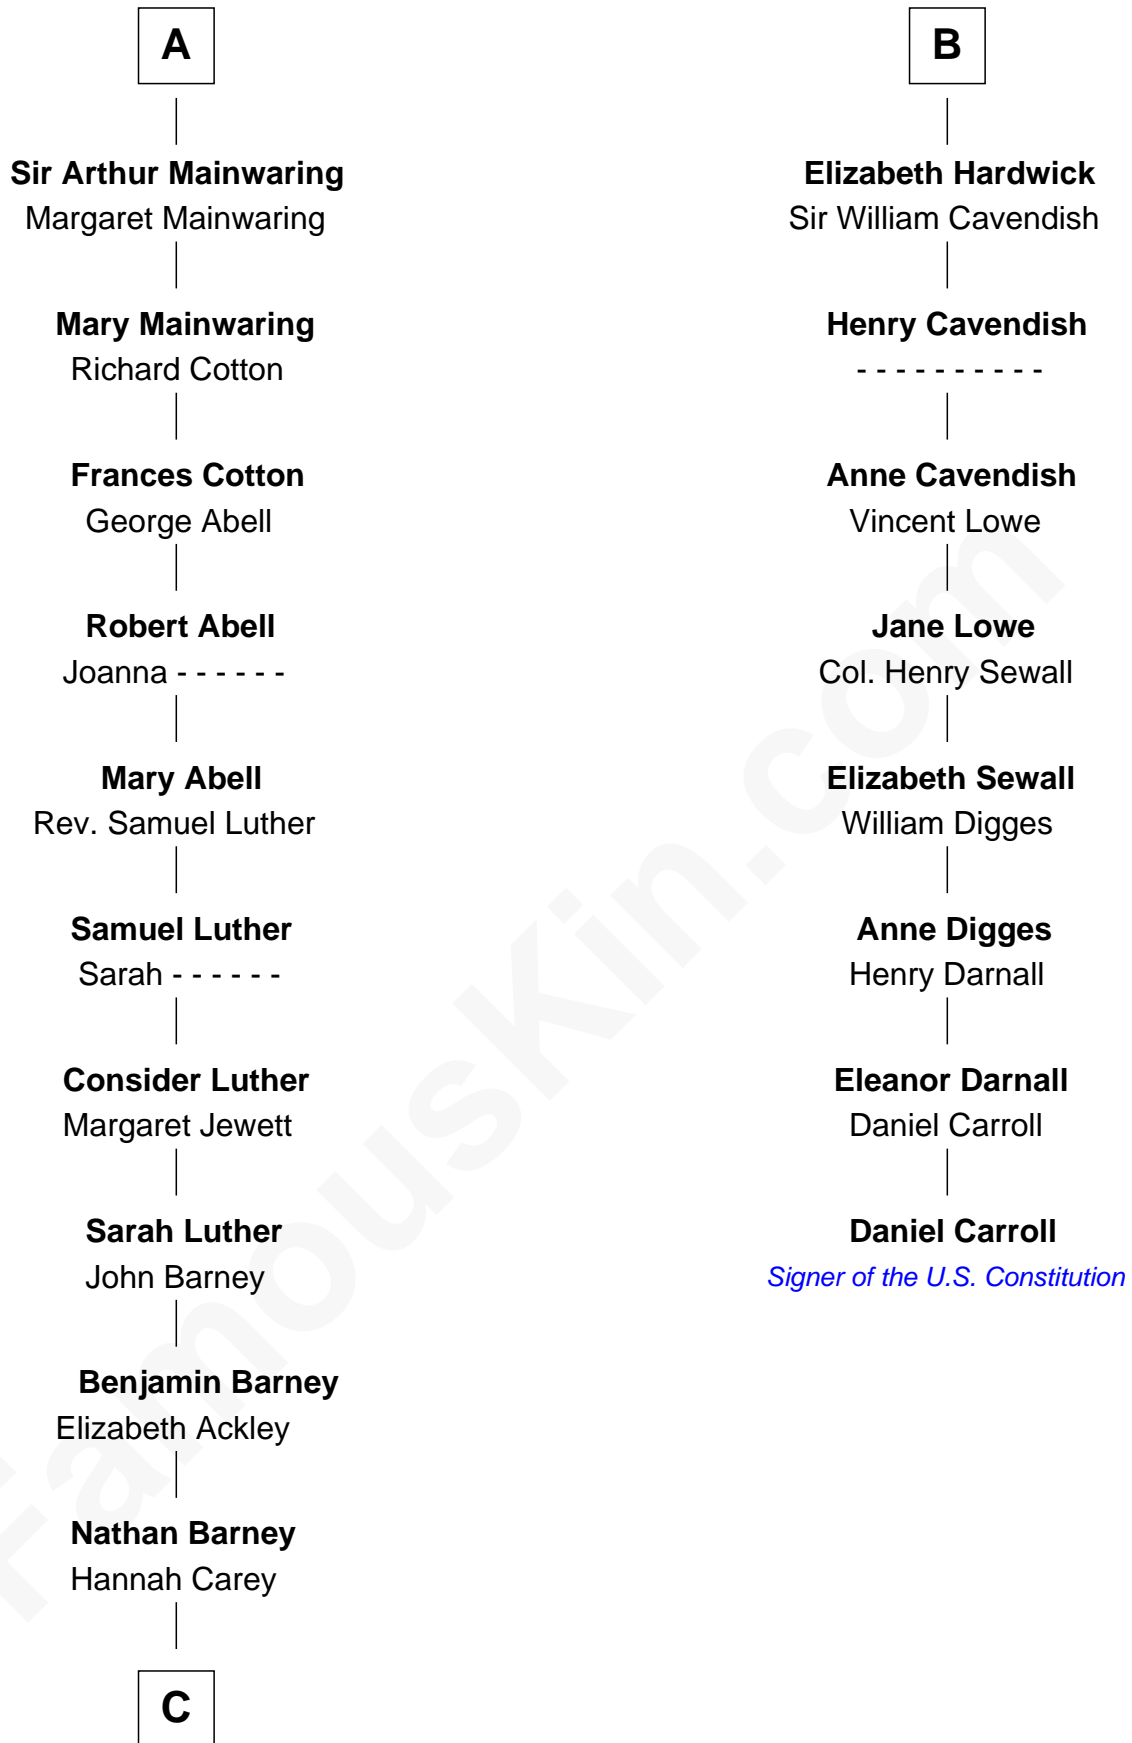

FamousKin.com
Relationship Chart of
Elizabeth Montgomery
TV Actress - "Bewitched"

14th cousin 6 times removed of
Daniel Carroll
Signer of the U.S. Constitution

C

—
Nathan Barney
Mary A. Deverell

—
Mary Weed Barney
Henry Montgomery

—
Henry Montgomery
Elizabeth Bryan Allen

—
Elizabeth Montgomery
TV Actress - "Bewitched"

FamousKin.com