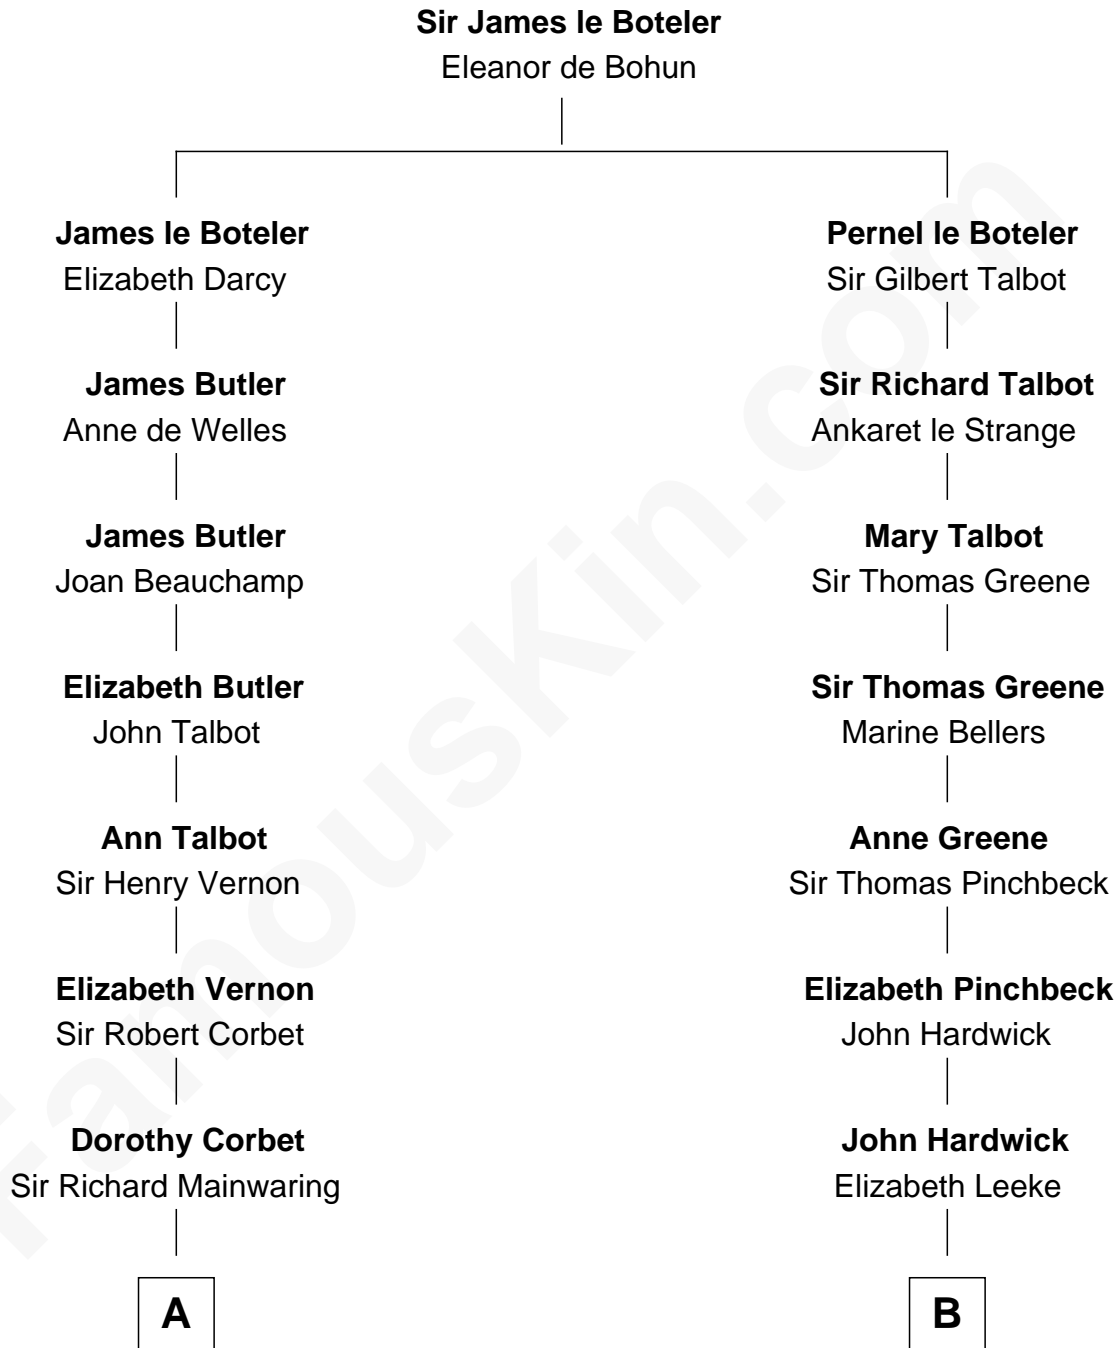

FamousKin.com
Relationship Chart of
Elizabeth Montgomery
TV Actress - "Bewitched"

14th cousin 6 times removed of
Daniel Carroll
Signer of the U.S. Constitution

C

—
Nathan Barney
Mary A. Deverell

—
Mary Weed Barney
Henry Montgomery

—
Henry Montgomery
Elizabeth Bryan Allen

—
Elizabeth Montgomery
TV Actress - "Bewitched"

FamousKin.com