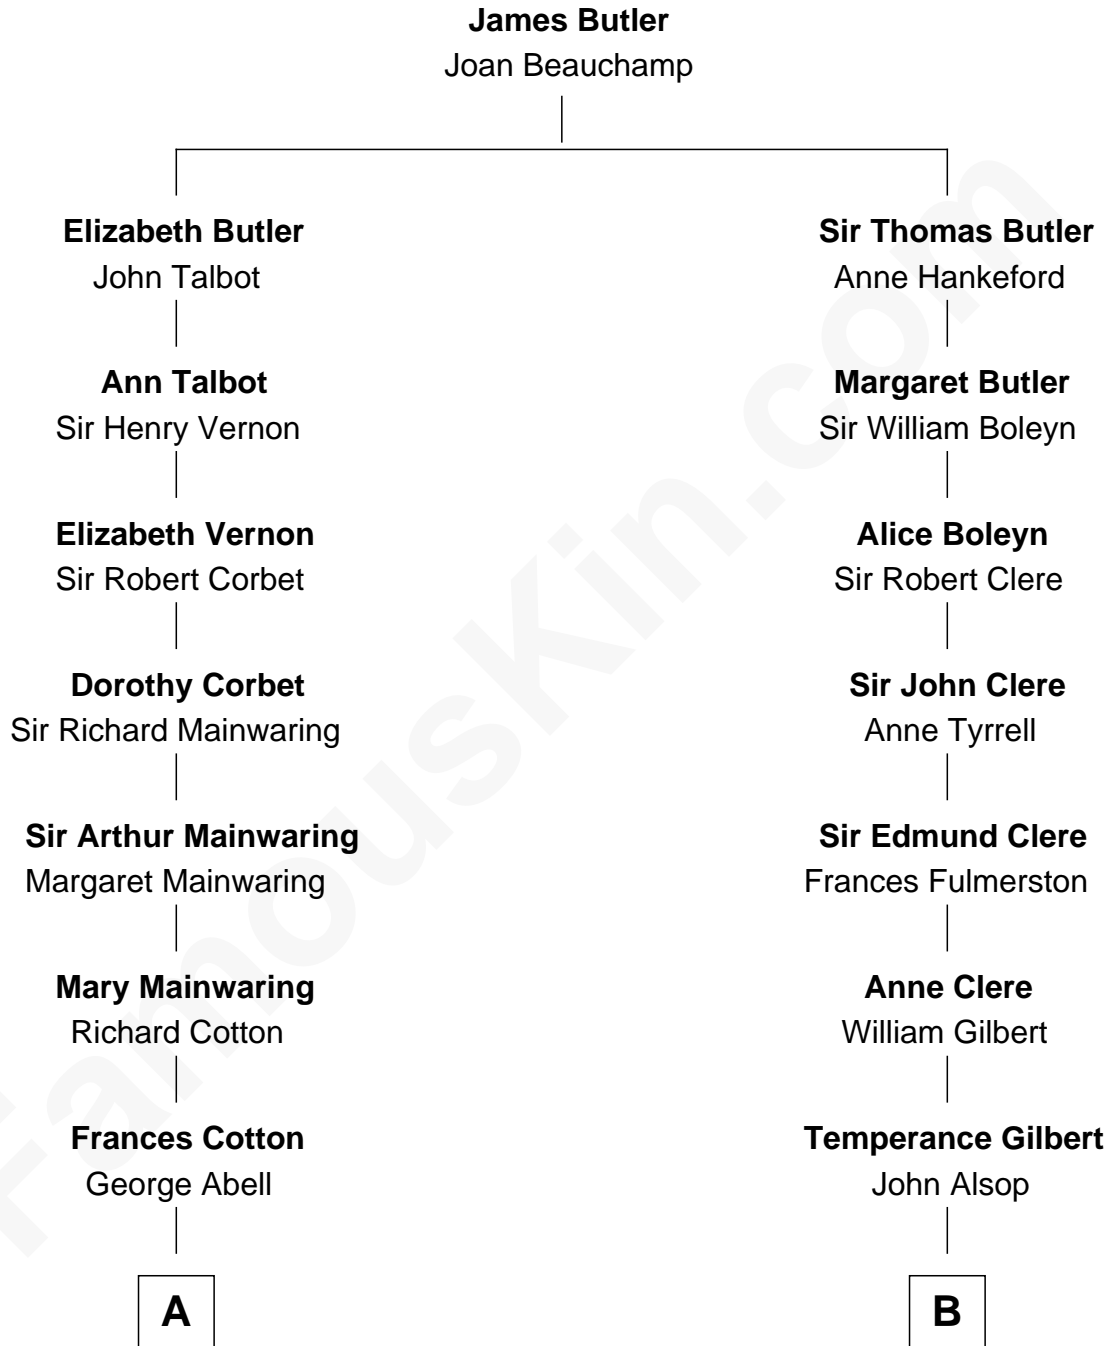

FamousKin.com
Relationship Chart of
Elizabeth Montgomery
TV Actress - "Bewitched"

17th cousin 1 time removed of

Treat Williams
TV & Movie Actor

C

Marian Andrew

Richard Norman Williams

Treat Williams

TV & Movie Actor

FamousKin.com