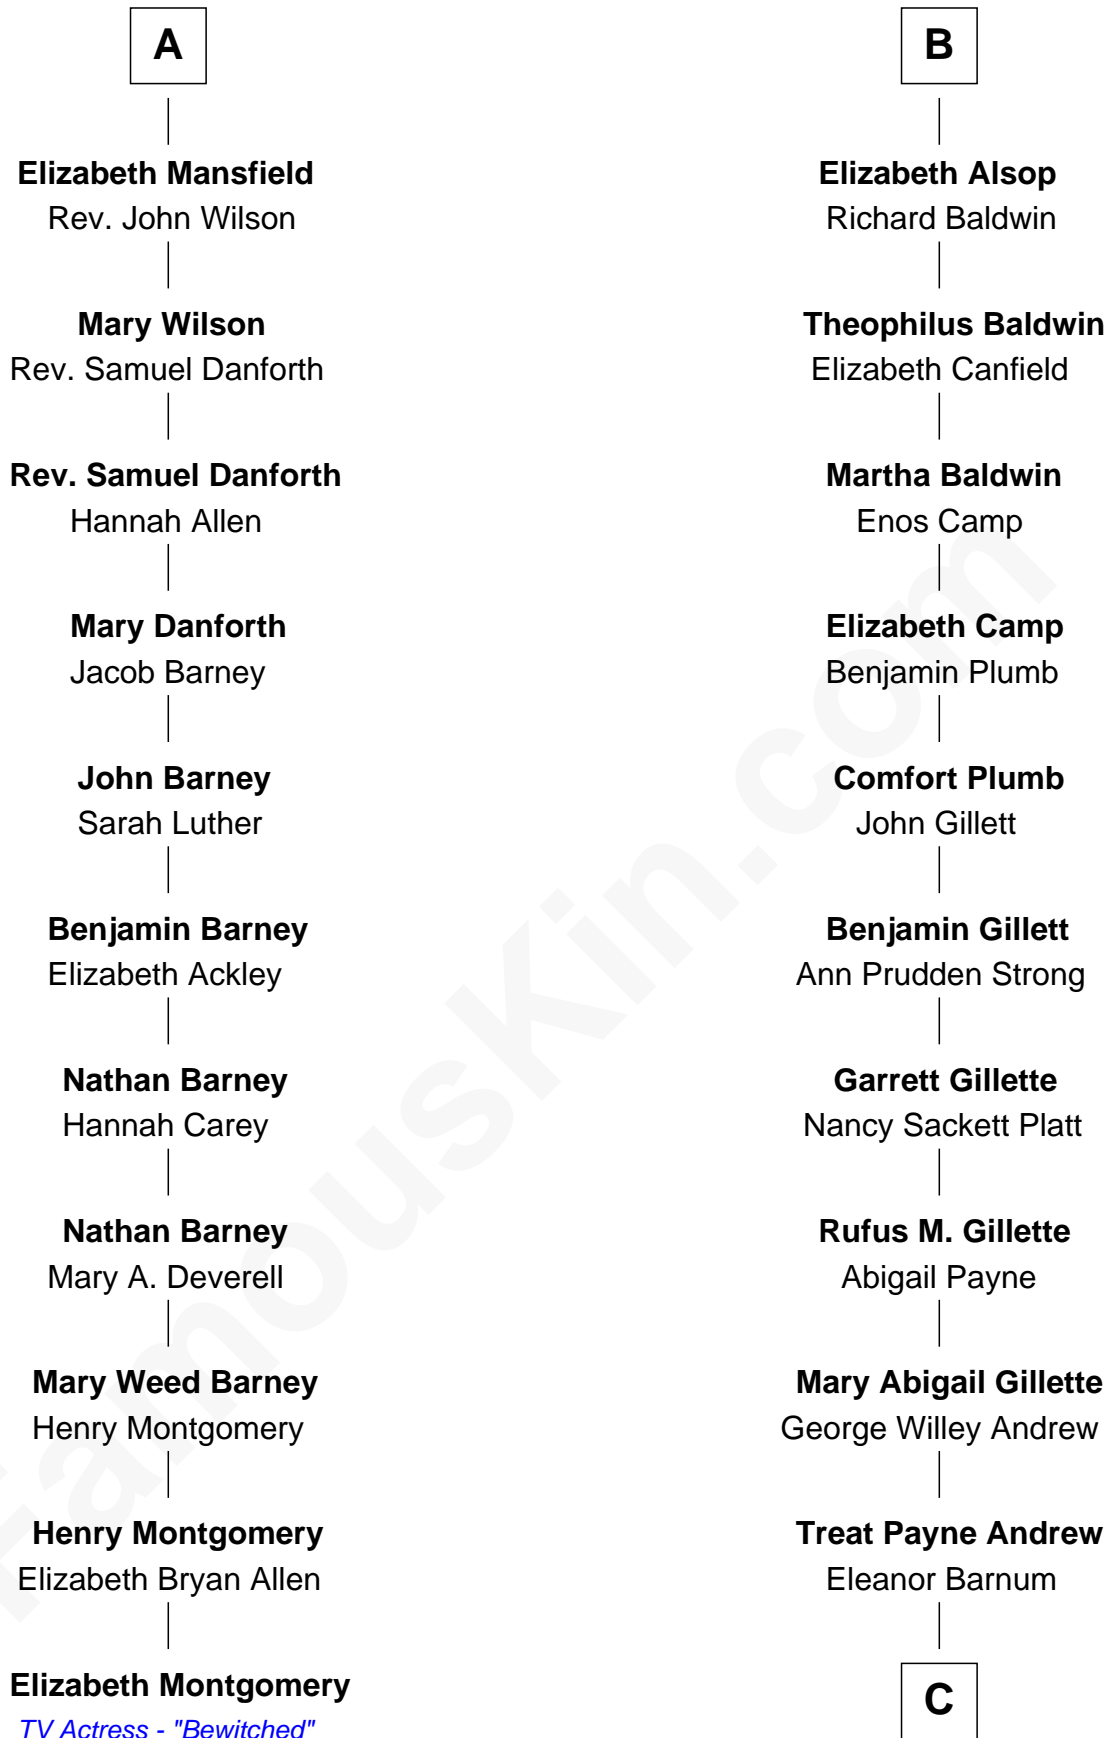

**FamousKin.com**  
**Relationship Chart of**  
**Elizabeth Montgomery**  
*TV Actress - "Bewitched"*

17th cousin 1 time removed of

**Treat Williams**  
*TV & Movie Actor*

**Thomas Morley**  
 Isabel de la Pole

C

**Marian Andrew**  
Richard Norman Williams

**Treat Williams**  
*TV & Movie Actor*

FamousKin.com