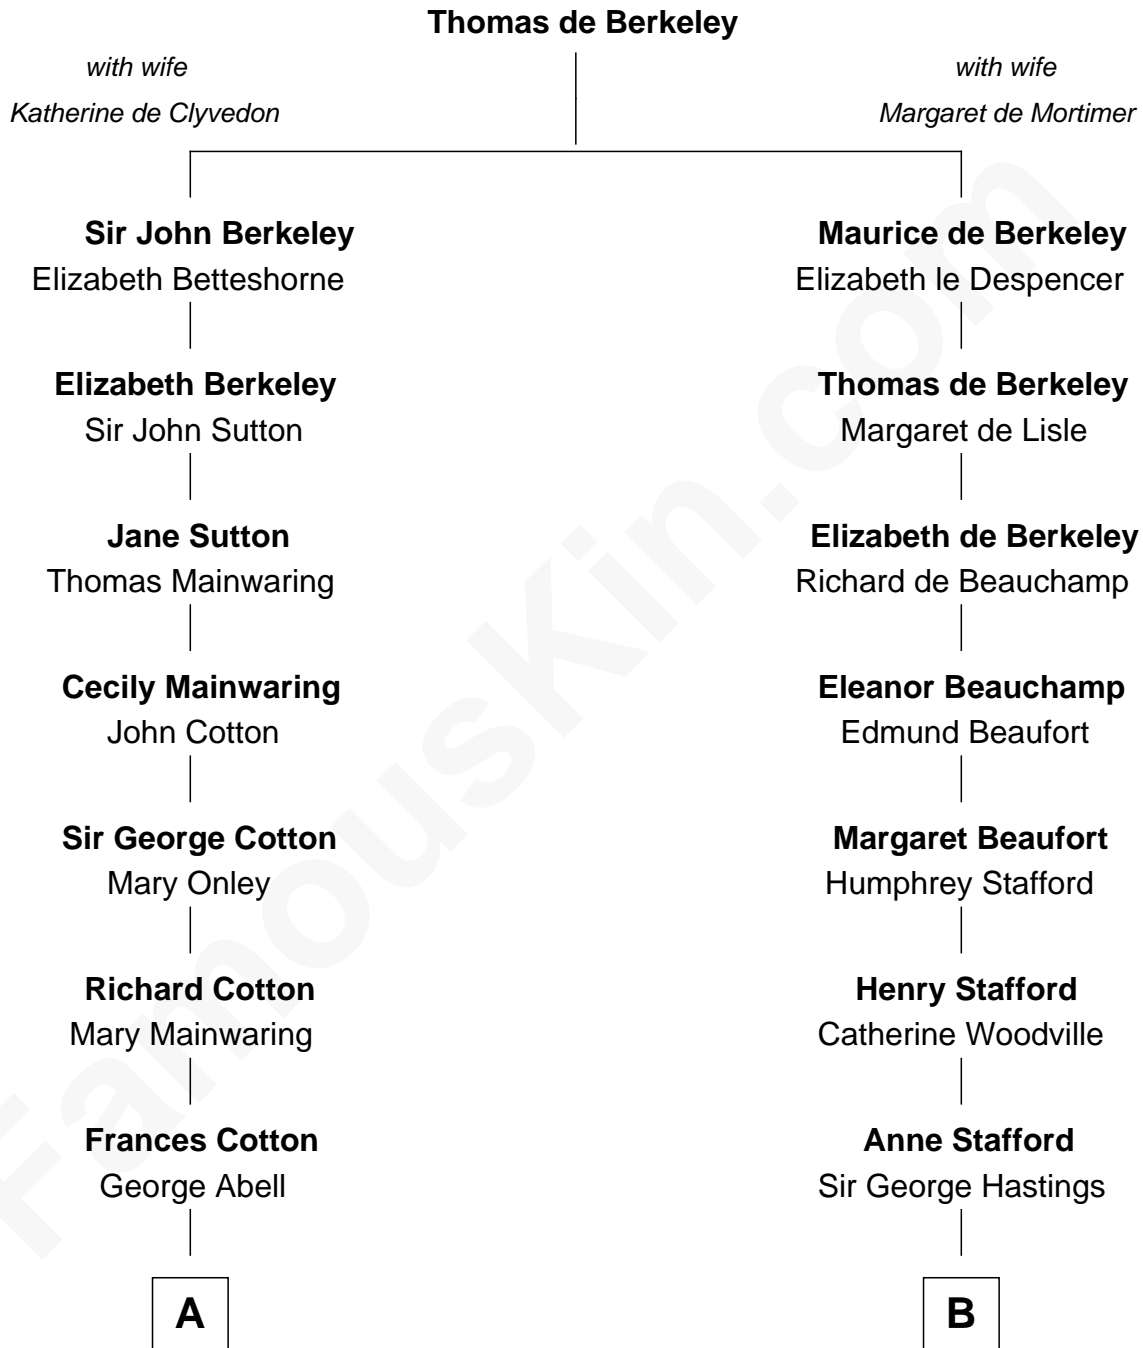

FamousKin.com
Relationship Chart of
Elizabeth Montgomery
 TV Actress - "Bewitched"

17th cousin 1 time removed of

E. M. Forster
 English Novelist

C

Edward Morgan Llewellyn Forster

Alice Clara Whichelo

E. M. Forster

English Novelist

FamousKin.com