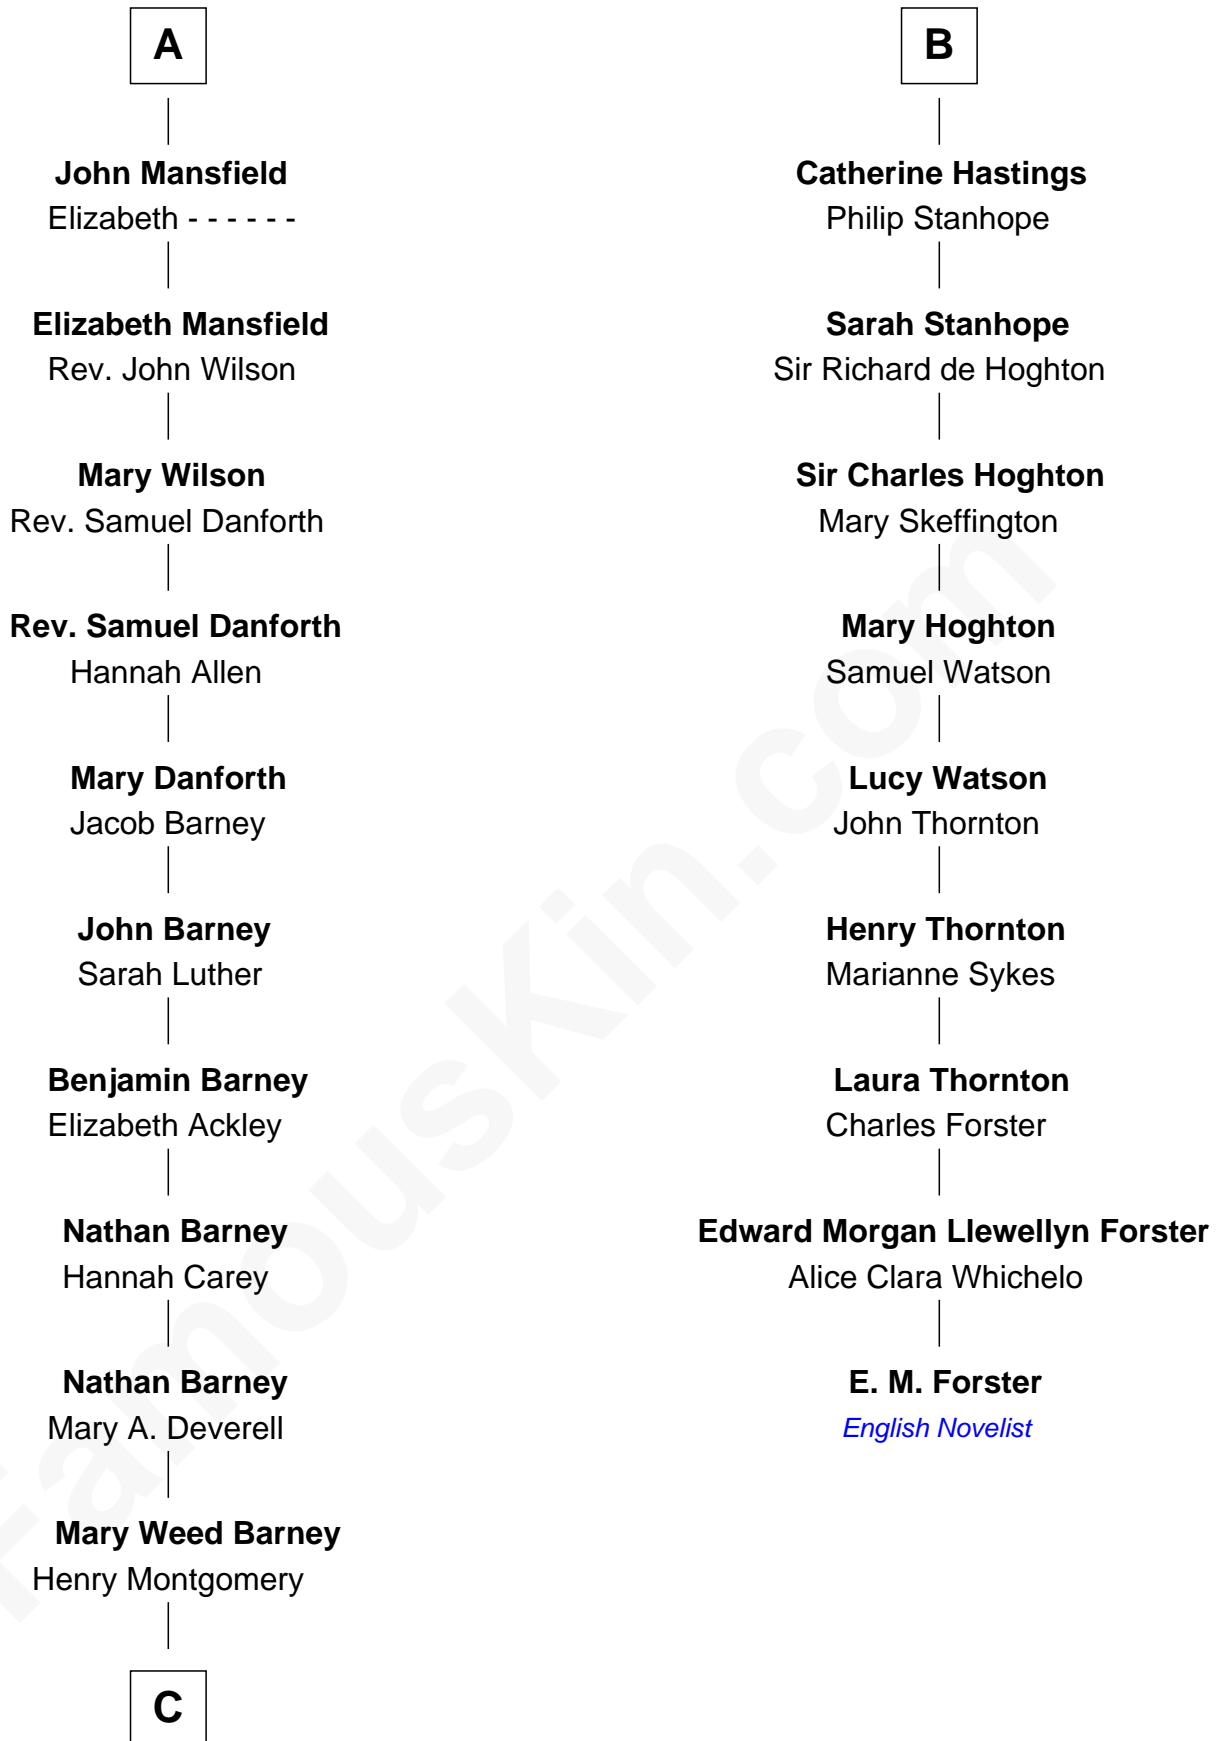

**FamousKin.com**  
**Relationship Chart of**  
**Elizabeth Montgomery**  
*TV Actress - "Bewitched"*

15th cousin 3 times removed of

**E. M. Forster**  
*English Novelist*

**Sir Henry Percy**  
 Elizabeth Mortimer

**C**

Henry Montgomery  
Elizabeth Bryan Allen

Elizabeth Montgomery  
*TV Actress - "Bewitched"*

FamousKin.com