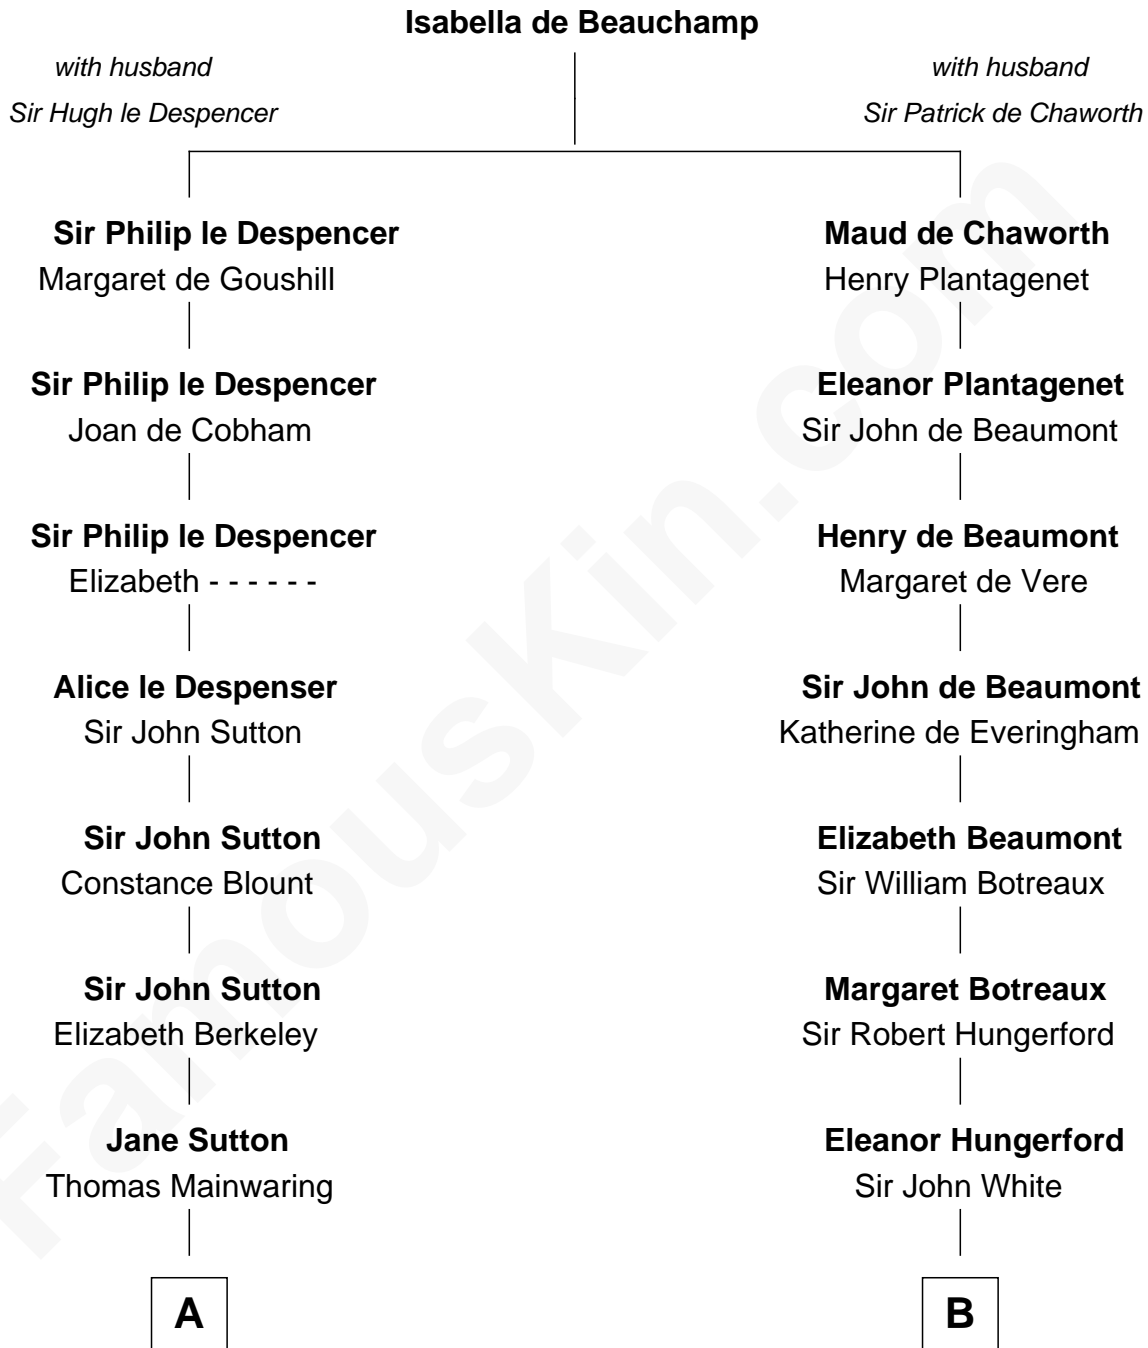

FamousKin.com
Relationship Chart of
Elizabeth Montgomery
TV Actress - "Bewitched"

19th cousin 2 times removed of

Guillermo Billinghurst
31st President of Peru

C

Nathan Barney
Hannah Carey

Nathan Barney
Mary A. Deverell

Mary Weed Barney
Henry Montgomery

Henry Montgomery
Elizabeth Bryan Allen

Elizabeth Montgomery
TV Actress - "Bewitched"

D

Robert Billinghurst
Maria Francisca Agrelo

Guillermo Eugenio Billinghurst
Belisaria Angulo

Guillermo Billinghurst
31st President of Peru

FamousKin.com