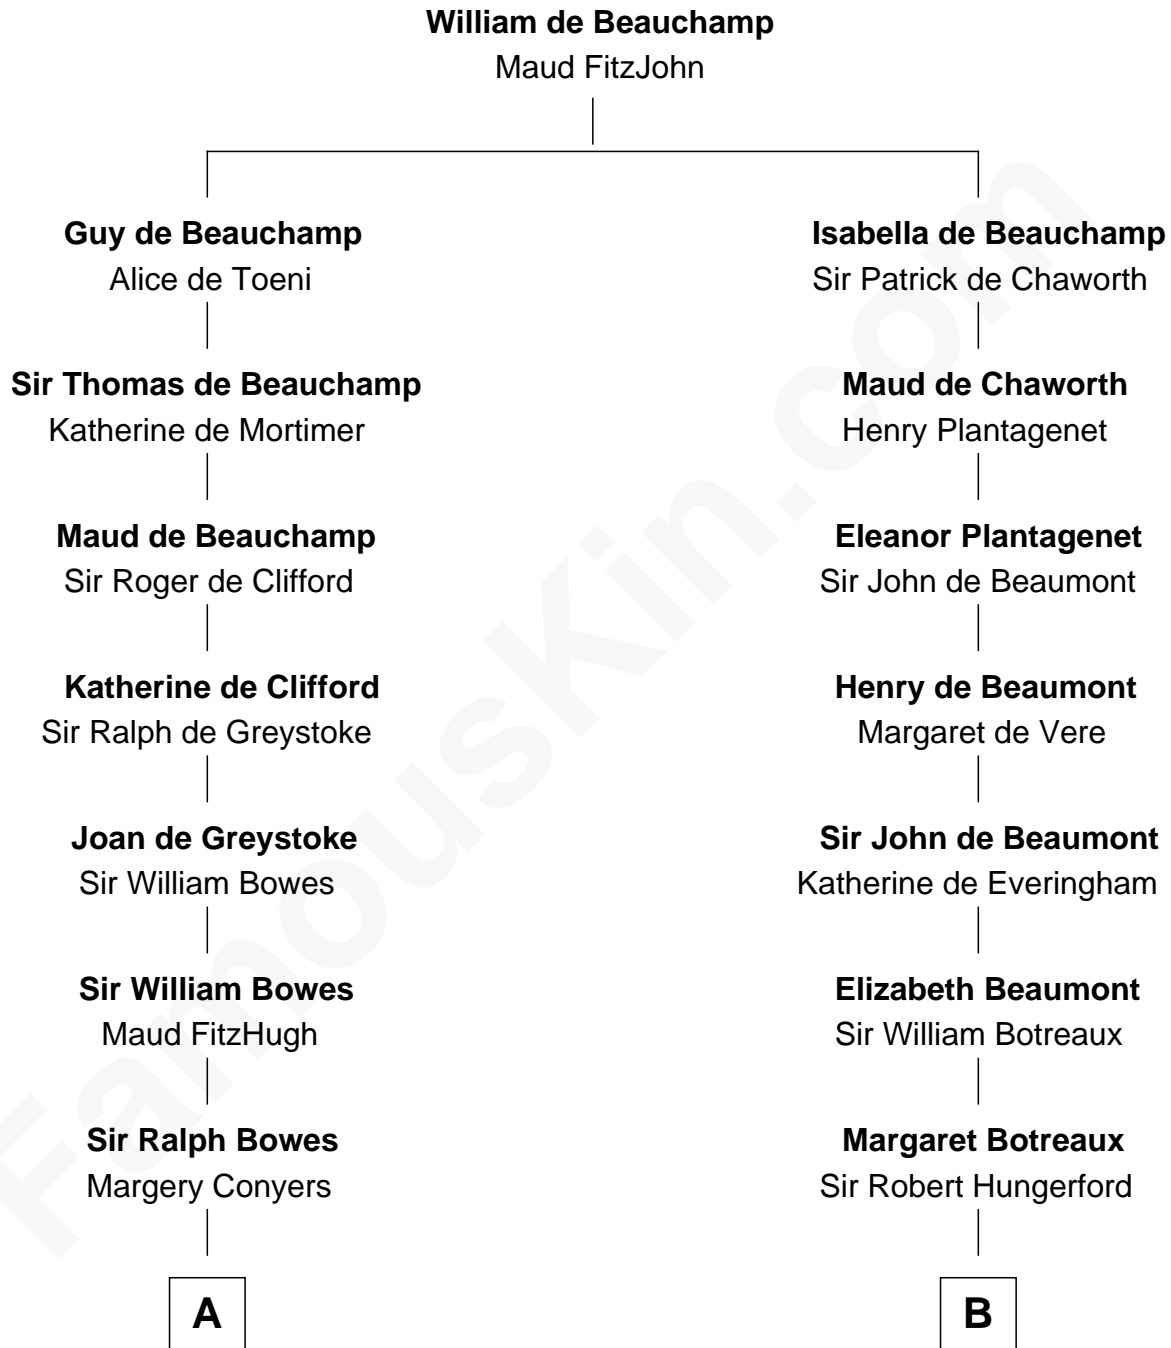

FamousKin.com Relationship Chart of

Elizabeth Montgomery

TV Actress - "Bewitched"

20th cousin 1 time removed of

Guillermo Billinghurst

31st President of Peru

C

Nathan Barney
Hannah Carey

Nathan Barney
Mary A. Deverell

Mary Weed Barney
Henry Montgomery

Henry Montgomery
Elizabeth Bryan Allen

Elizabeth Montgomery
TV Actress - "Bewitched"

D

Rev. William Billinghurst
Catharine Bellas

Robert Billinghurst
Maria Francisca Agrelo