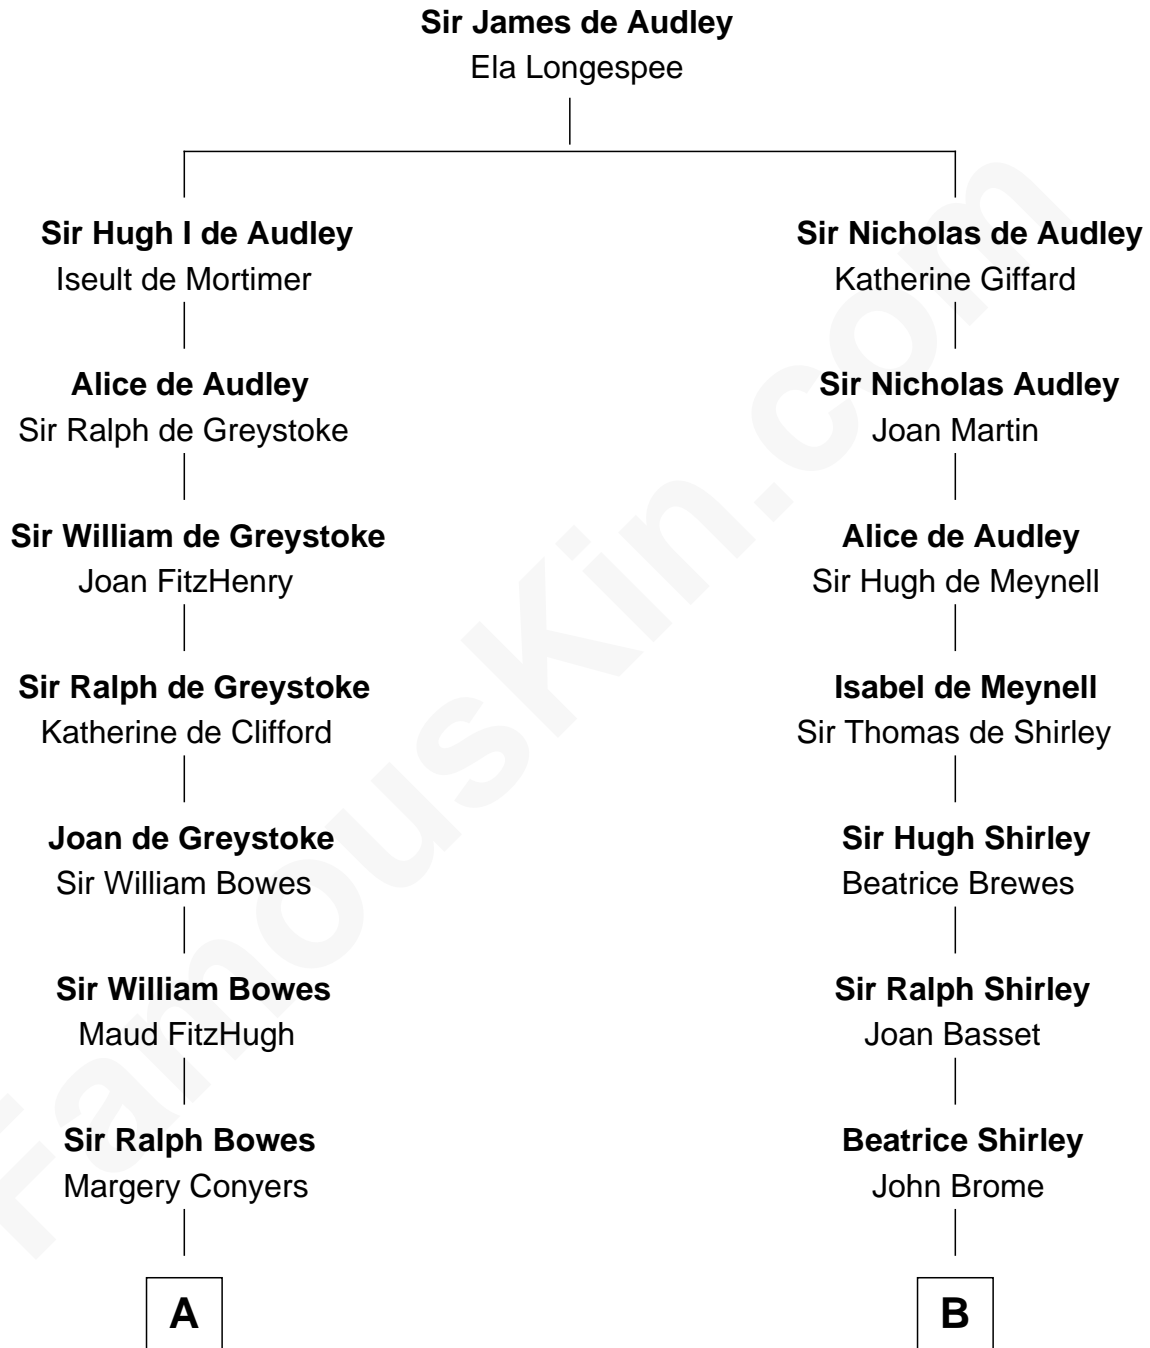

FamousKin.com
Relationship Chart of
Elizabeth Montgomery
 TV Actress - "Bewitched"

19th cousin 2 times removed of
Eugene Foss
 45th Governor of Massachusetts

C

Nathan Barney
Hannah Carey

Nathan Barney
Mary A. Deverell

Mary Weed Barney
Henry Montgomery

Henry Montgomery
Elizabeth Bryan Allen

Elizabeth Montgomery
TV Actress - "Bewitched"

D

Amanda Bangs
Samuel Bartlett Foss

George Edmund Foss
Marcia Cordelia Noble

Eugene Foss
45th Governor of Massachusetts