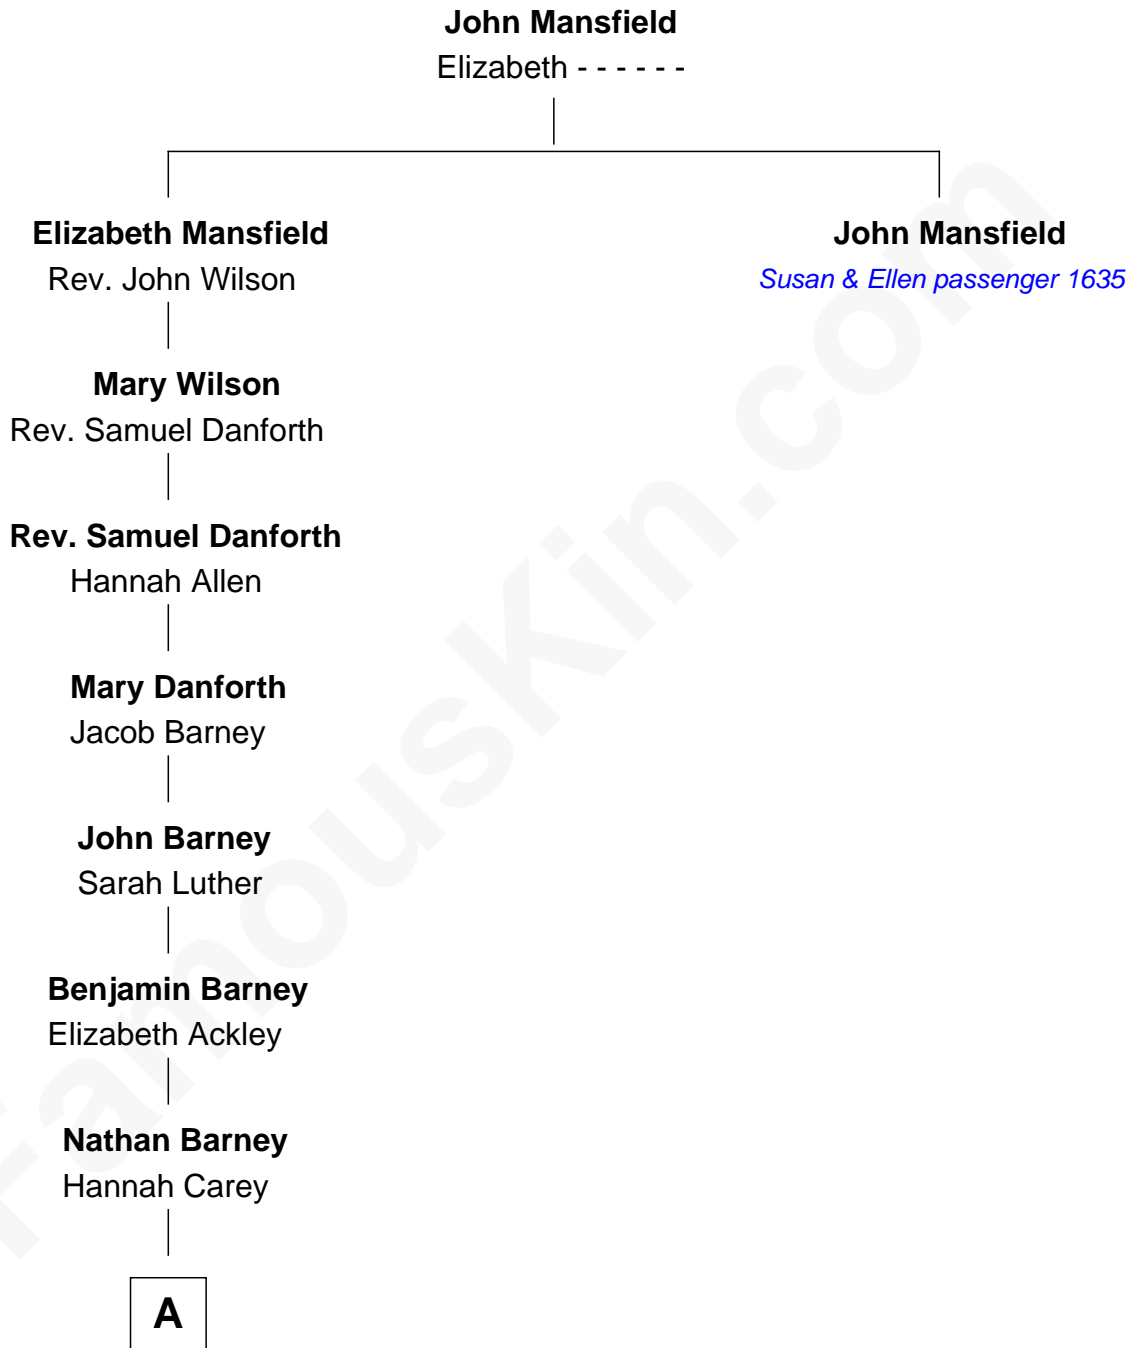

# FamousKin.com Relationship Chart of

**Elizabeth Montgomery**

TV Actress - "Bewitched"

8th great-grandniece of

**John Mansfield**

(c1601 - 1674) Susan & Ellen passenger 1635

**A**

—  
**Nathan Barney**  
Mary A. Deverell

—  
**Mary Weed Barney**  
Henry Montgomery

—  
**Henry Montgomery**  
Elizabeth Bryan Allen

—  
**Elizabeth Montgomery**  
*TV Actress - "Bewitched"*

FamousKin.com