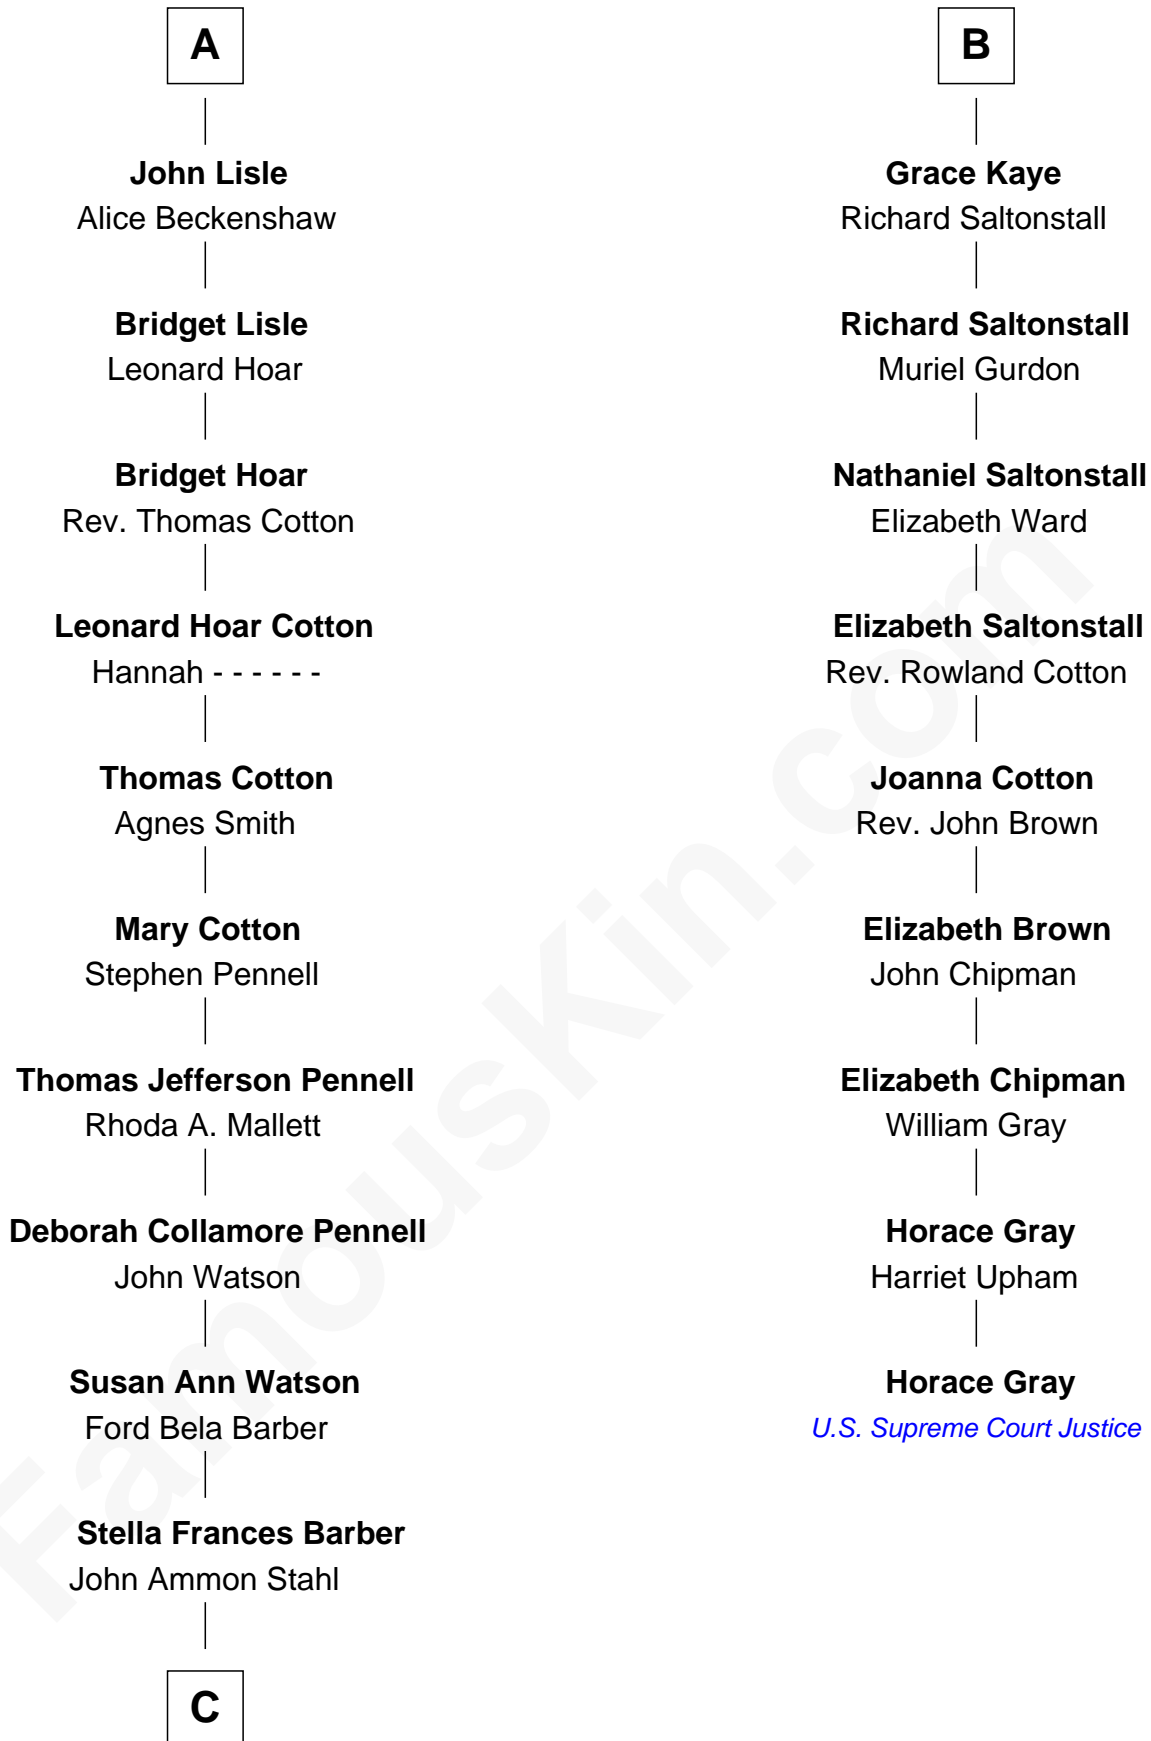

# FamousKin.com Relationship Chart of

**Warren Buffett**

*Chairman & CEO, Berkshire Hathaway*

15th cousin 3 times removed of

**Horace Gray**

*U.S. Supreme Court Justice*

**Sir Thomas Aylesbury**

Katherine Pabenham

**Eleanor Aylesbury**  
Sir Humphrey Stafford

**Anne Stafford**  
Sir William Berkeley

**Richard Berkeley**  
Elizabeth Conningsby

**Sir John Berkeley**  
Isabel Dennis

**Sir Richard Berkeley**  
Elizabeth Jermy

**Mary Berkeley**  
Sir John Hungerford

**Bridget Hungerford**  
Sir William Lisle

**A**

**Isabel Aylesbury**  
Sir Thomas Chaworth

**Elizabeth Chaworth**  
Sir William FitzWilliam

**Isabel FitzWilliam**  
Richard Wentworth

**Matthew Wentworth**  
Elizabeth Woodruffe

**Beatrice Wentworth**  
Arthur Kaye

**John Kaye**  
Dorothy Mauleverer

**Robert Kaye**  
Anne Flower

**B**

**C**

—  
**Leila Stahl**

Howard Homan Buffett