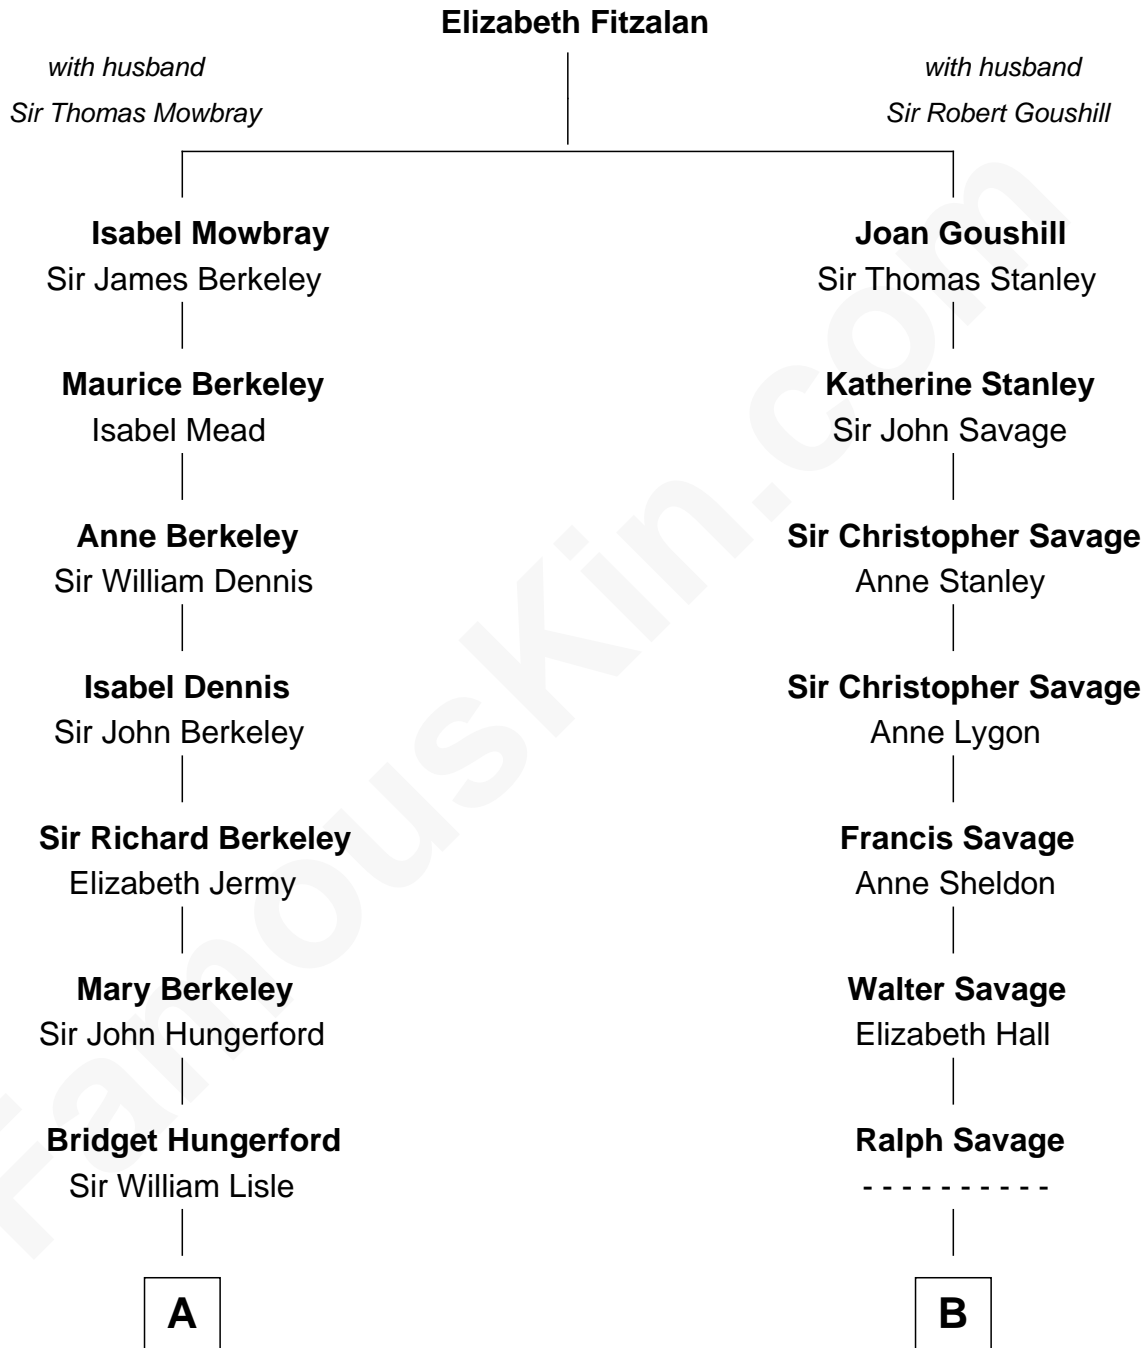

FamousKin.com

Relationship Chart of

Warren Buffett

Chairman & CEO, Berkshire Hathaway

16th cousin 2 times removed of

General George S. Patton

U.S. Army - World War II

C

—
Leila Stahl

Howard Homan Buffett

—
Warren Buffett

Chairman & CEO, Berkshire Hathaway

FamousKin.com