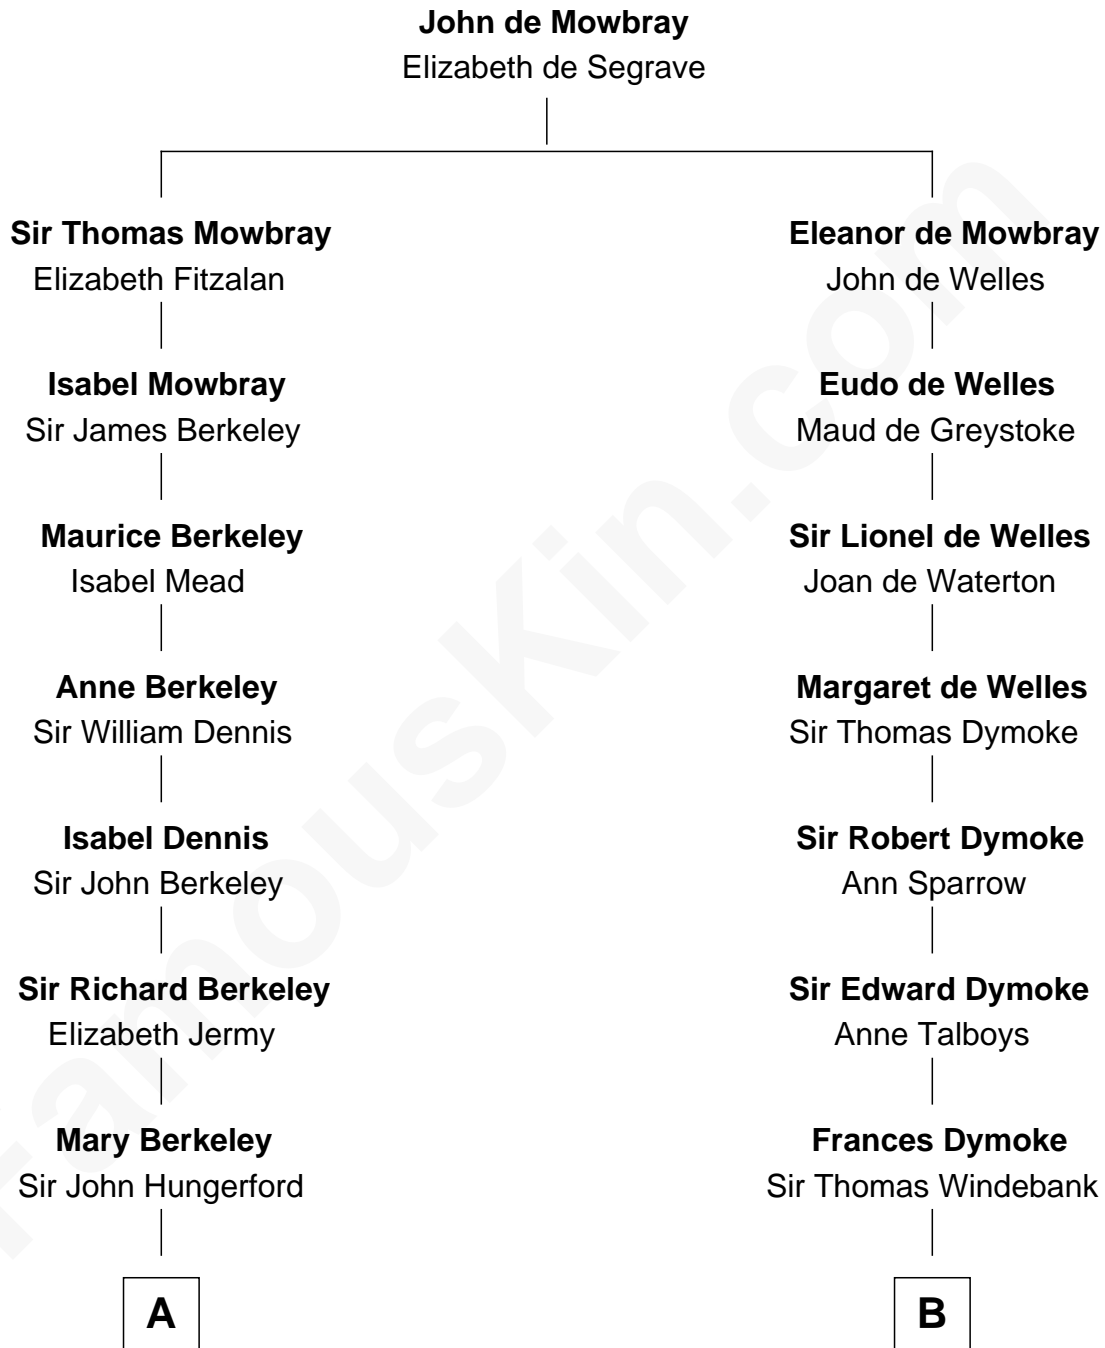

FamousKin.com

Relationship Chart of

Warren Buffett

Chairman & CEO, Berkshire Hathaway

17th cousin 2 times removed of

General George S. Patton

U.S. Army - World War II

C

—
Stella Frances Barber

John Ammon Stahl

—
Leila Stahl

Howard Homan Buffett

—
Warren Buffett

Chairman & CEO, Berkshire Hathaway

FamousKin.com