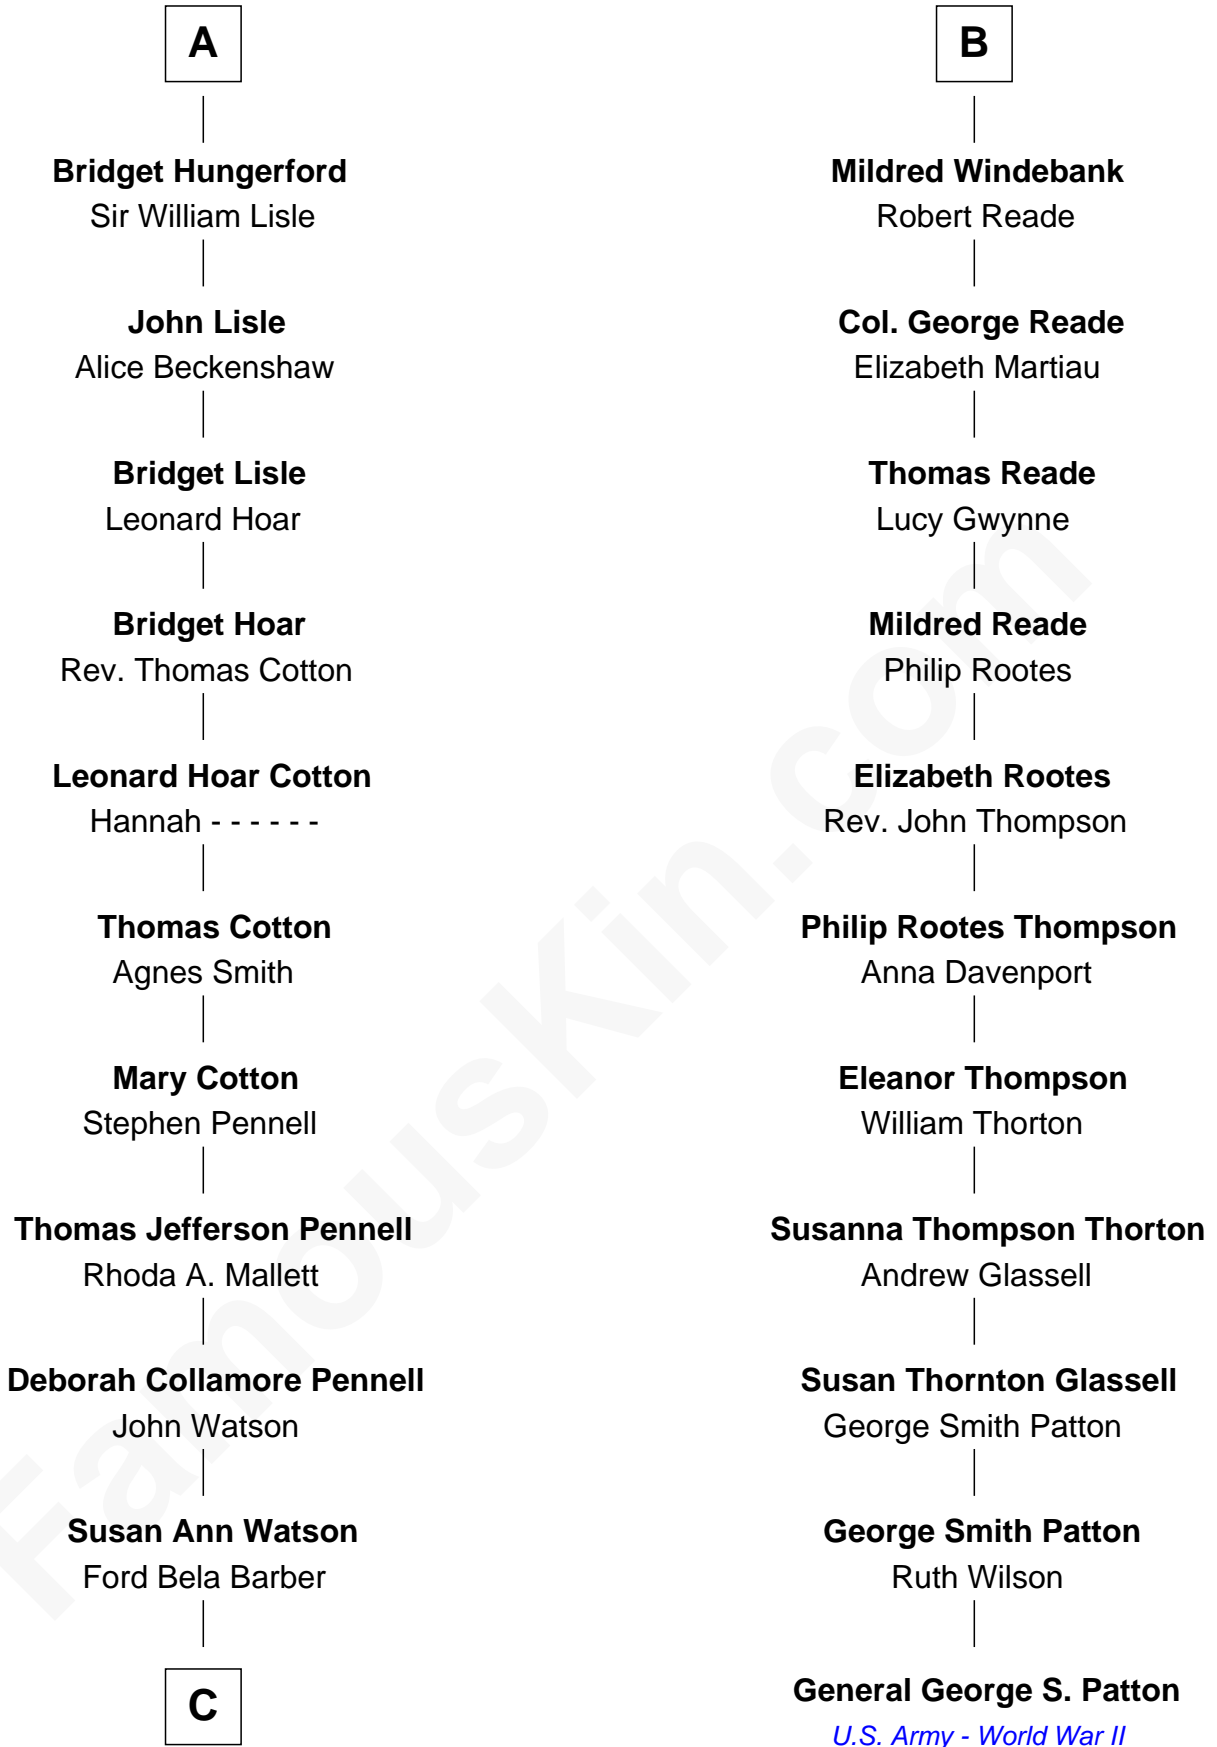

FamousKin.com

Relationship Chart of

Warren Buffett

Chairman & CEO, Berkshire Hathaway

17th cousin 2 times removed of

General George S. Patton

U.S. Army - World War II

C