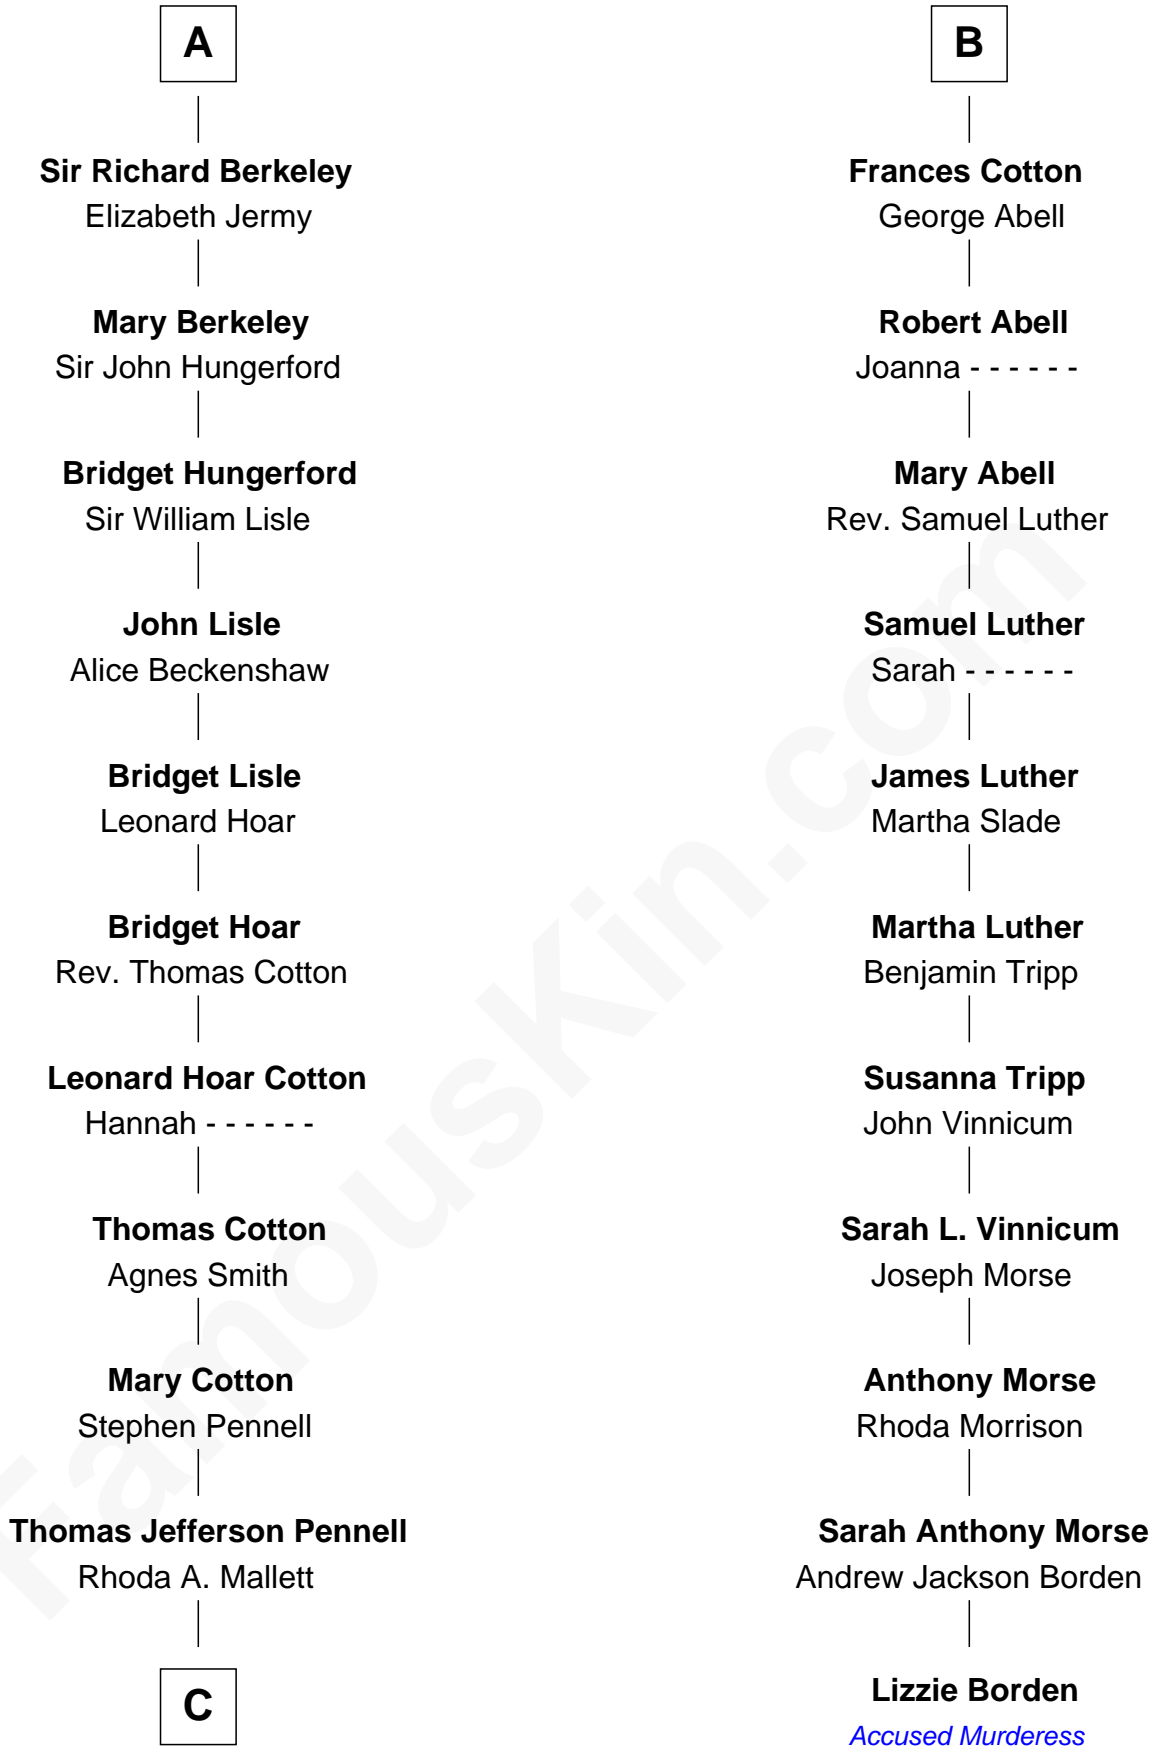

## Relationship Chart of

**Warren Buffett**

*Chairman & CEO, Berkshire Hathaway*

17th cousin 4 times removed of

**Lizzie Borden**

*Accused Murderess*

**Sir Maurice de Berkeley**

Eve la Zouche

Katherine de Clyvedon

**Sir John Berkeley**

Elizabeth Betteshorne

**Elizabeth Berkeley**

Sir John Sutton

**Jane Sutton**

Thomas Mainwaring

**Cecily Mainwaring**

John Cotton

**Sir George Cotton**

Mary Onley

**Richard Cotton**

Mary Mainwaring

**B**

**C**

Deborah Collamore Pennell

John Watson

Susan Ann Watson

Ford Bela Barber

Stella Frances Barber

John Ammon Stahl

Leila Stahl

Howard Homan Buffett

Warren Buffett