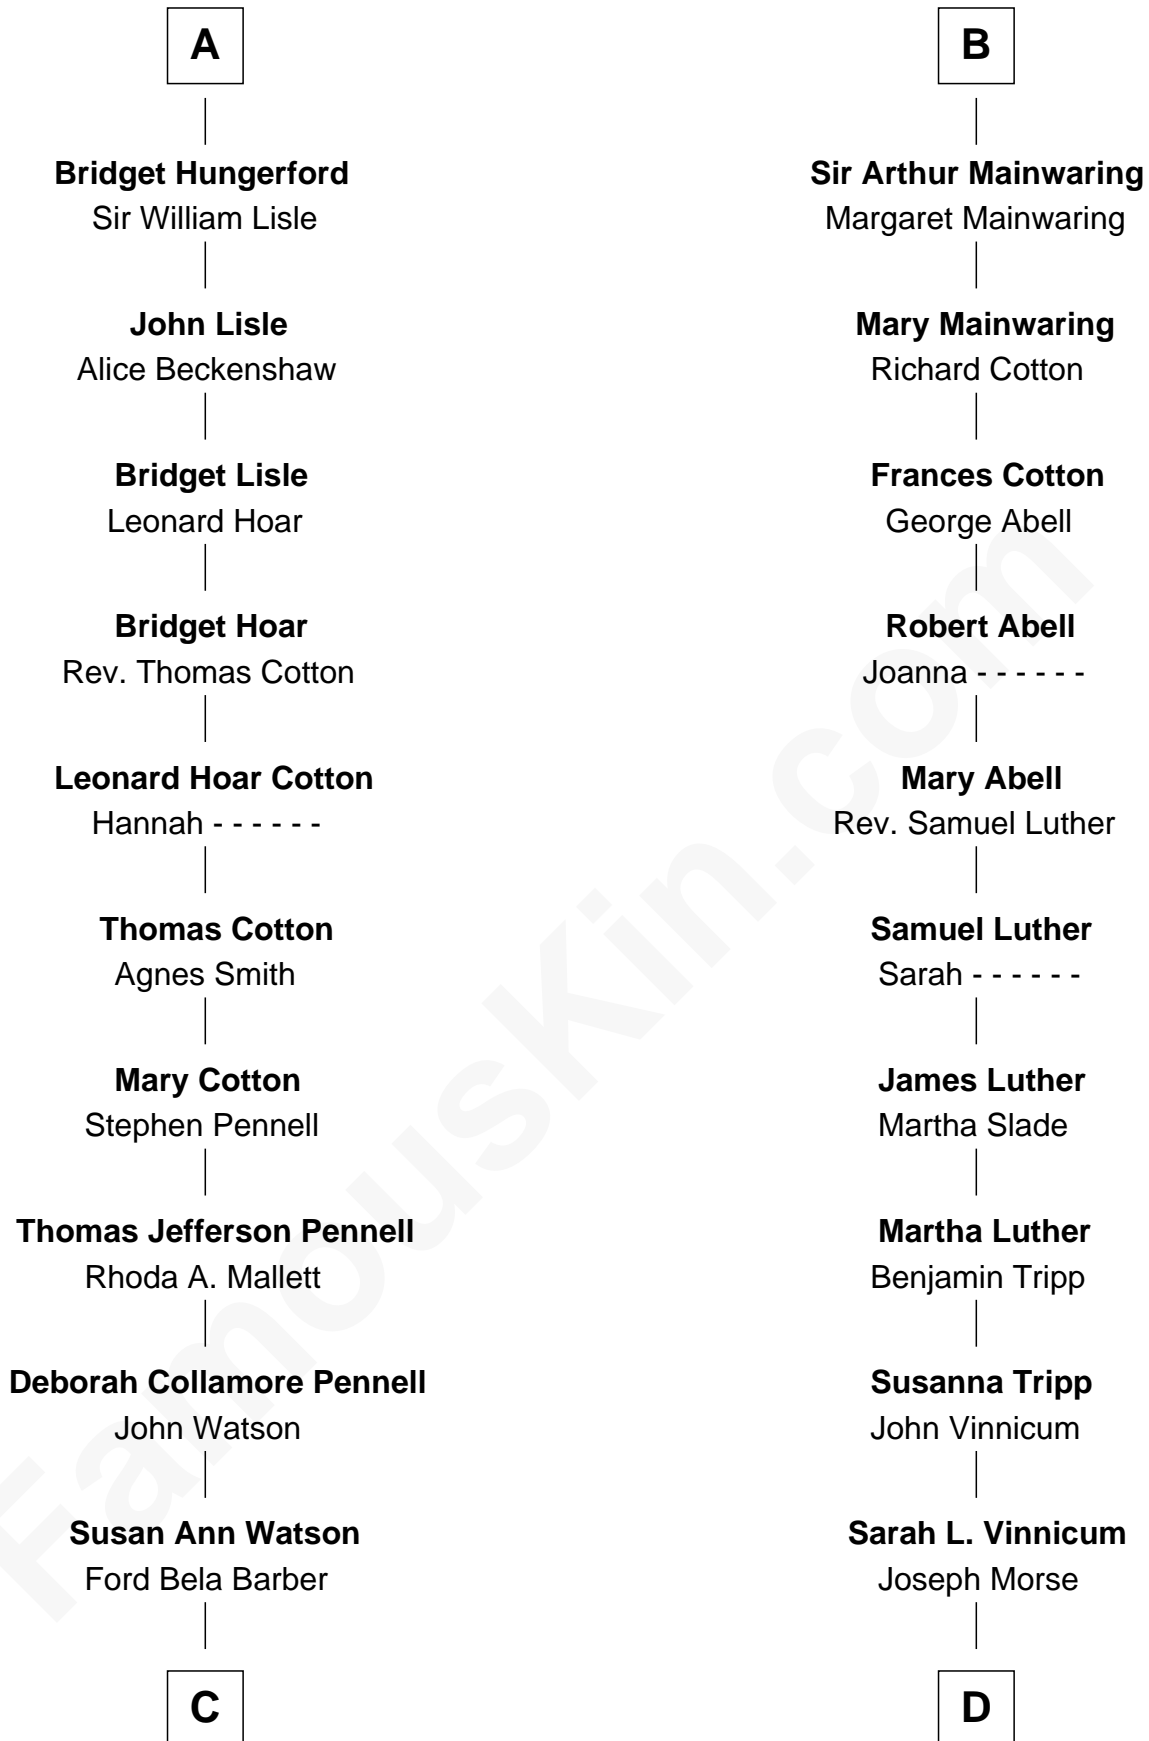

FamousKin.com

Relationship Chart of

Warren Buffett

Chairman & CEO, Berkshire Hathaway

19th cousin of

Lizzie Borden

Accused Murderess

John de Mowbray
Elizabeth de Segrave

Sir Thomas Mowbray

Elizabeth Fitzalan

Isabel Mowbray

Sir James Berkeley

Maurice Berkeley

Isabel Mead

Anne Berkeley

Sir William Dennis

Sir Reginald Lucy

Sir Walter Lucy

Eleanor L'Arcedeckne

Eleanor Lucy

Sir Thomas Hopton

Elizabeth Hopton

Sir Roger Corbet

Sir Richard Corbet

Elizabeth Devereux

Sir Robert Corbet

Elizabeth Vernon

Dorothy Corbet

Sir Richard Mainwaring

B

FamousKin.com