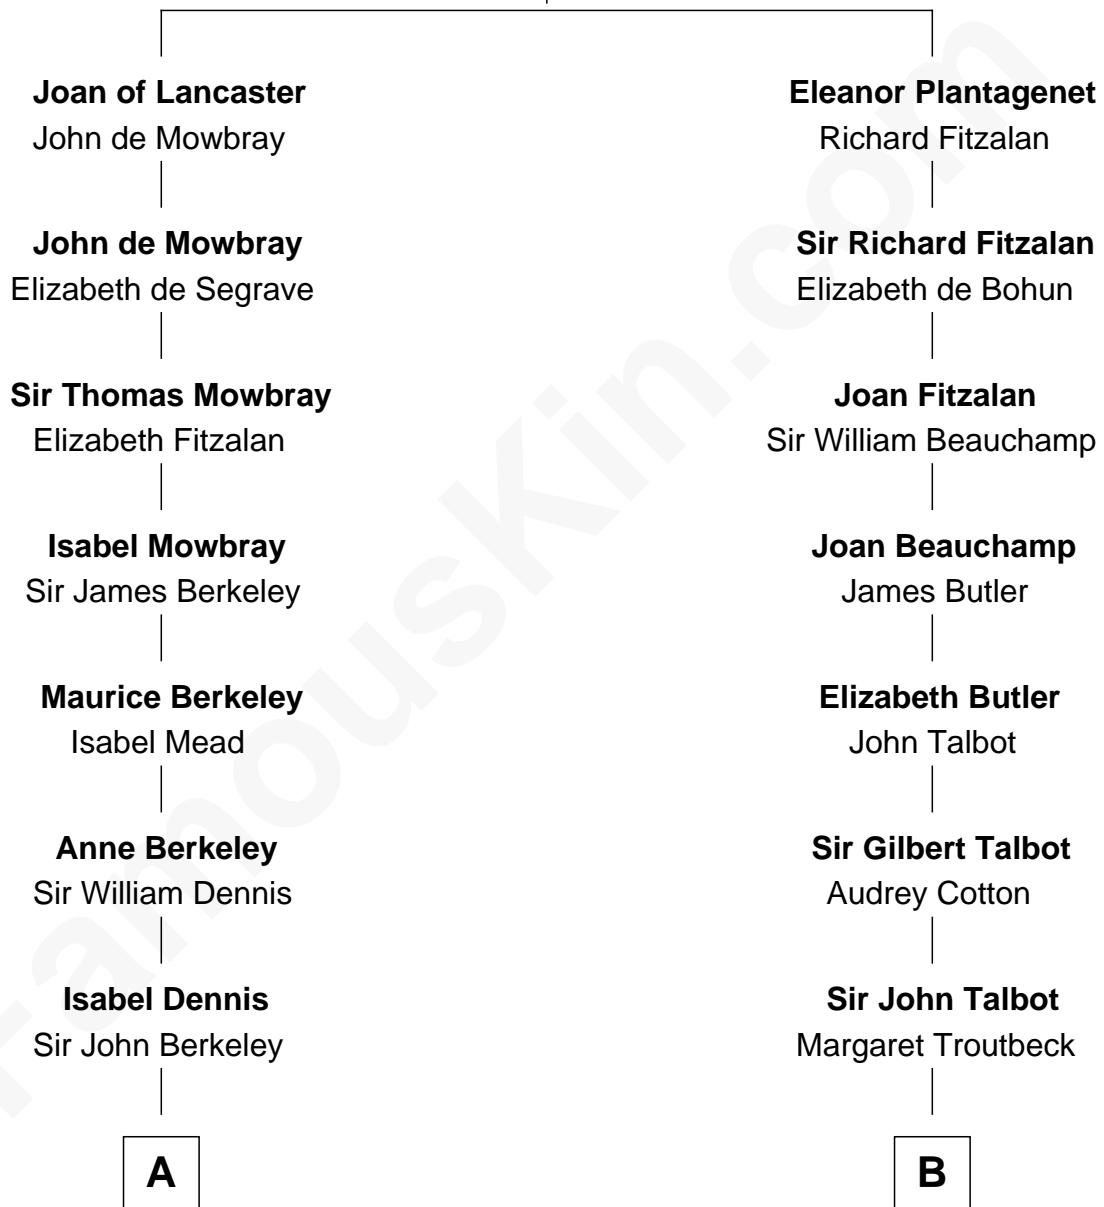

FamousKin.com Relationship Chart of

Warren Buffett

Chairman & CEO, Berkshire Hathaway

17th cousin 4 times removed of

Morgan Bulkeley

54th Governor of Connecticut

Henry Plantagenet
Maud de Chaworth

C

Deborah Collamore Pennell

John Watson

Susan Ann Watson

Ford Bela Barber

Stella Frances Barber

John Ammon Stahl

Leila Stahl

Howard Homan Buffett