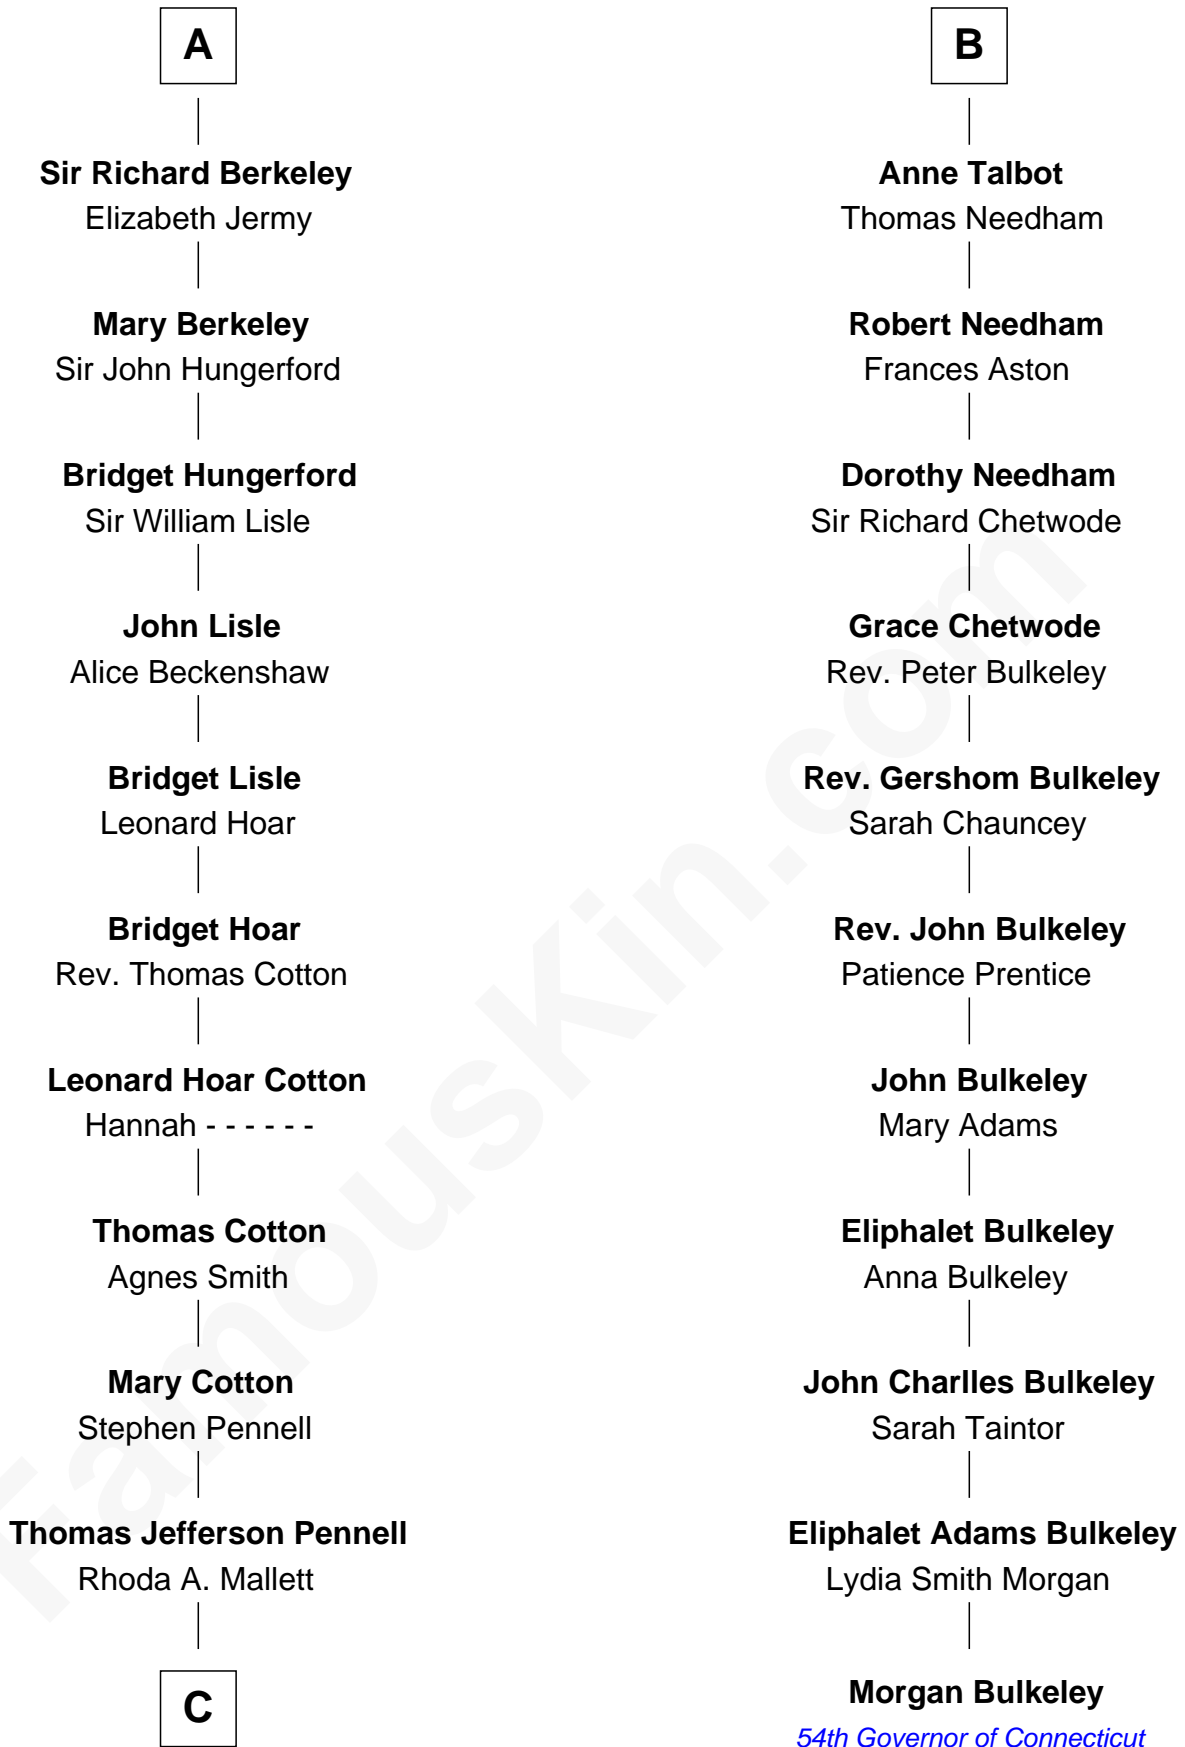

FamousKin.com Relationship Chart of

Warren Buffett

Chairman & CEO, Berkshire Hathaway

17th cousin 4 times removed of

Morgan Bulkeley

54th Governor of Connecticut

Henry Plantagenet
Maud de Chaworth

C

Deborah Collamore Pennell

John Watson

Susan Ann Watson

Ford Bela Barber

Stella Frances Barber

John Ammon Stahl

Leila Stahl

Howard Homan Buffett