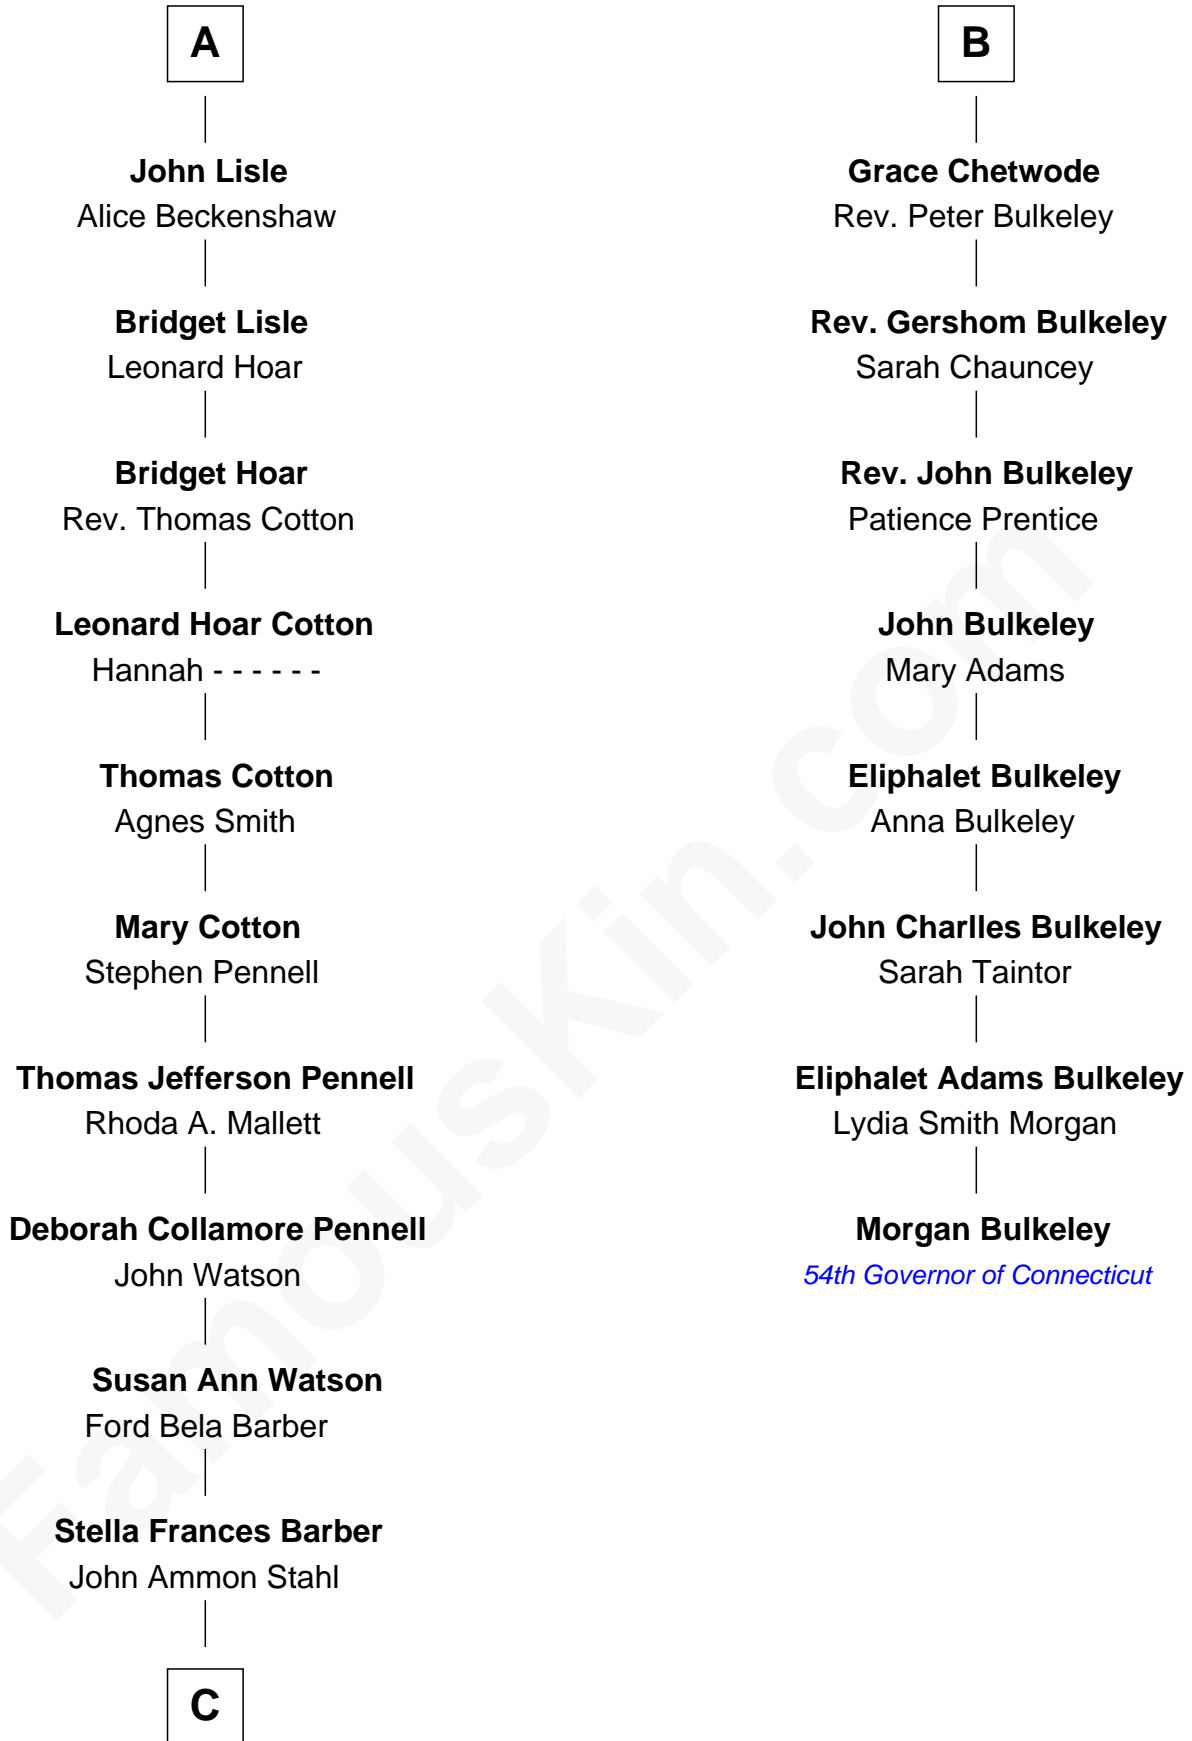

FamousKin.com Relationship Chart of

Warren Buffett

Chairman & CEO, Berkshire Hathaway

14th cousin 4 times removed of

Morgan Bulkeley

54th Governor of Connecticut

C

Leila Stahl