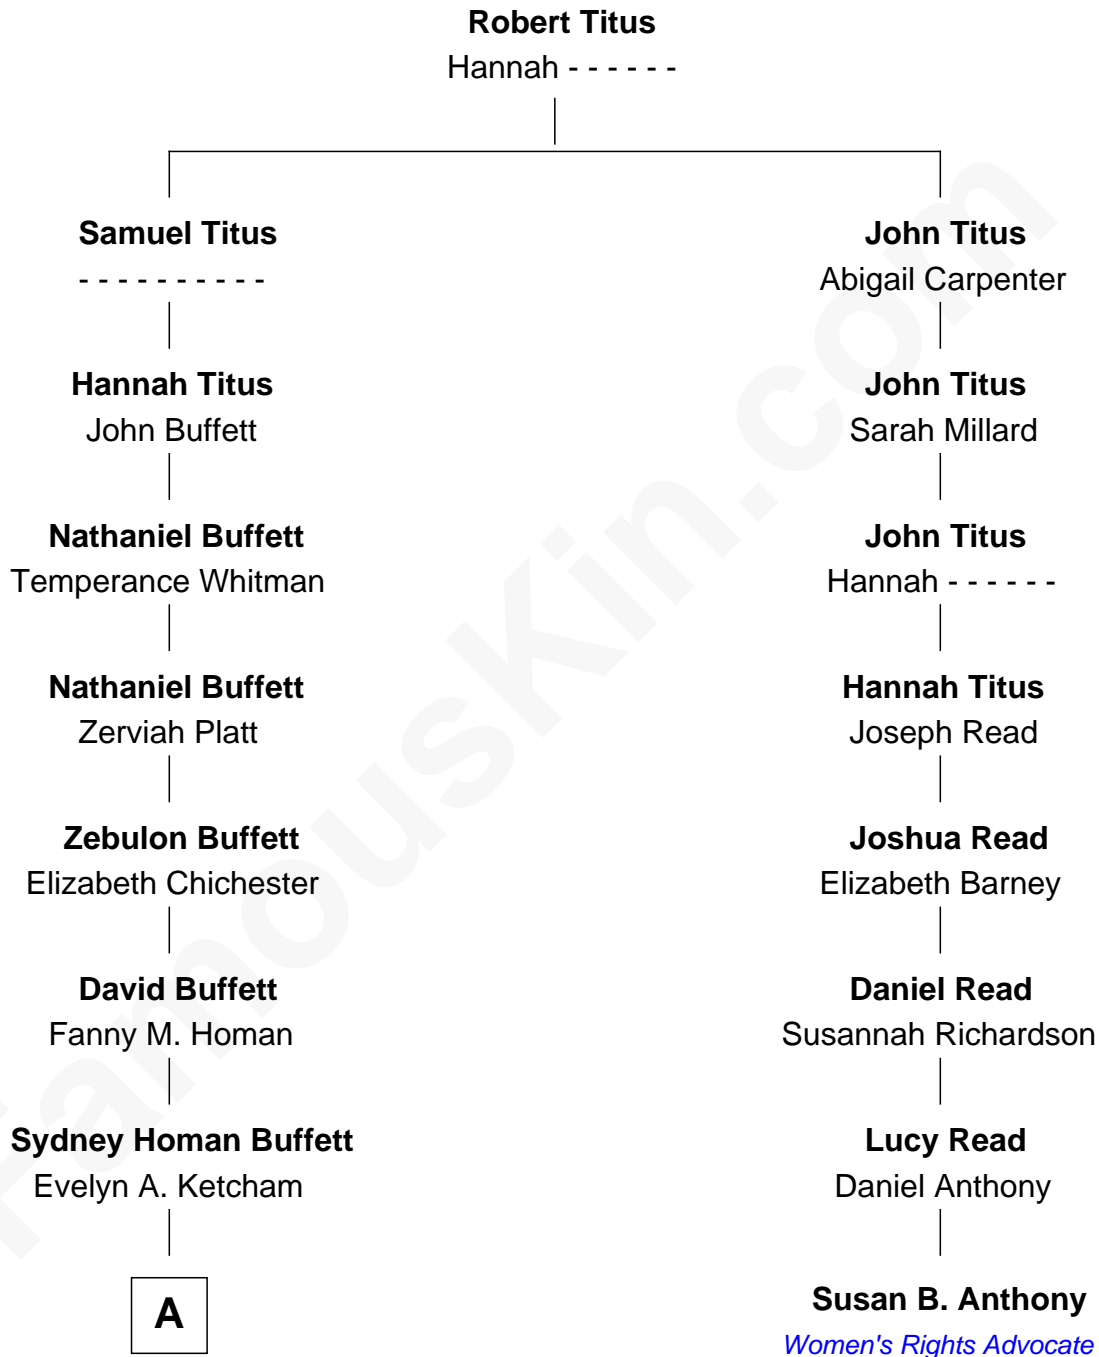

FamousKin.com

Relationship Chart of

Warren Buffett

Chairman & CEO, Berkshire Hathaway

7th cousin 2 times removed of

Susan B. Anthony

Women's Rights Advocate

A

Ernest Platt Buffett
Henrietta Daisy Duvall

Howard Homan Buffett
Leila Stahl

Warren Buffett
Chairman & CEO, Berkshire Hathaway

FamousKin.com