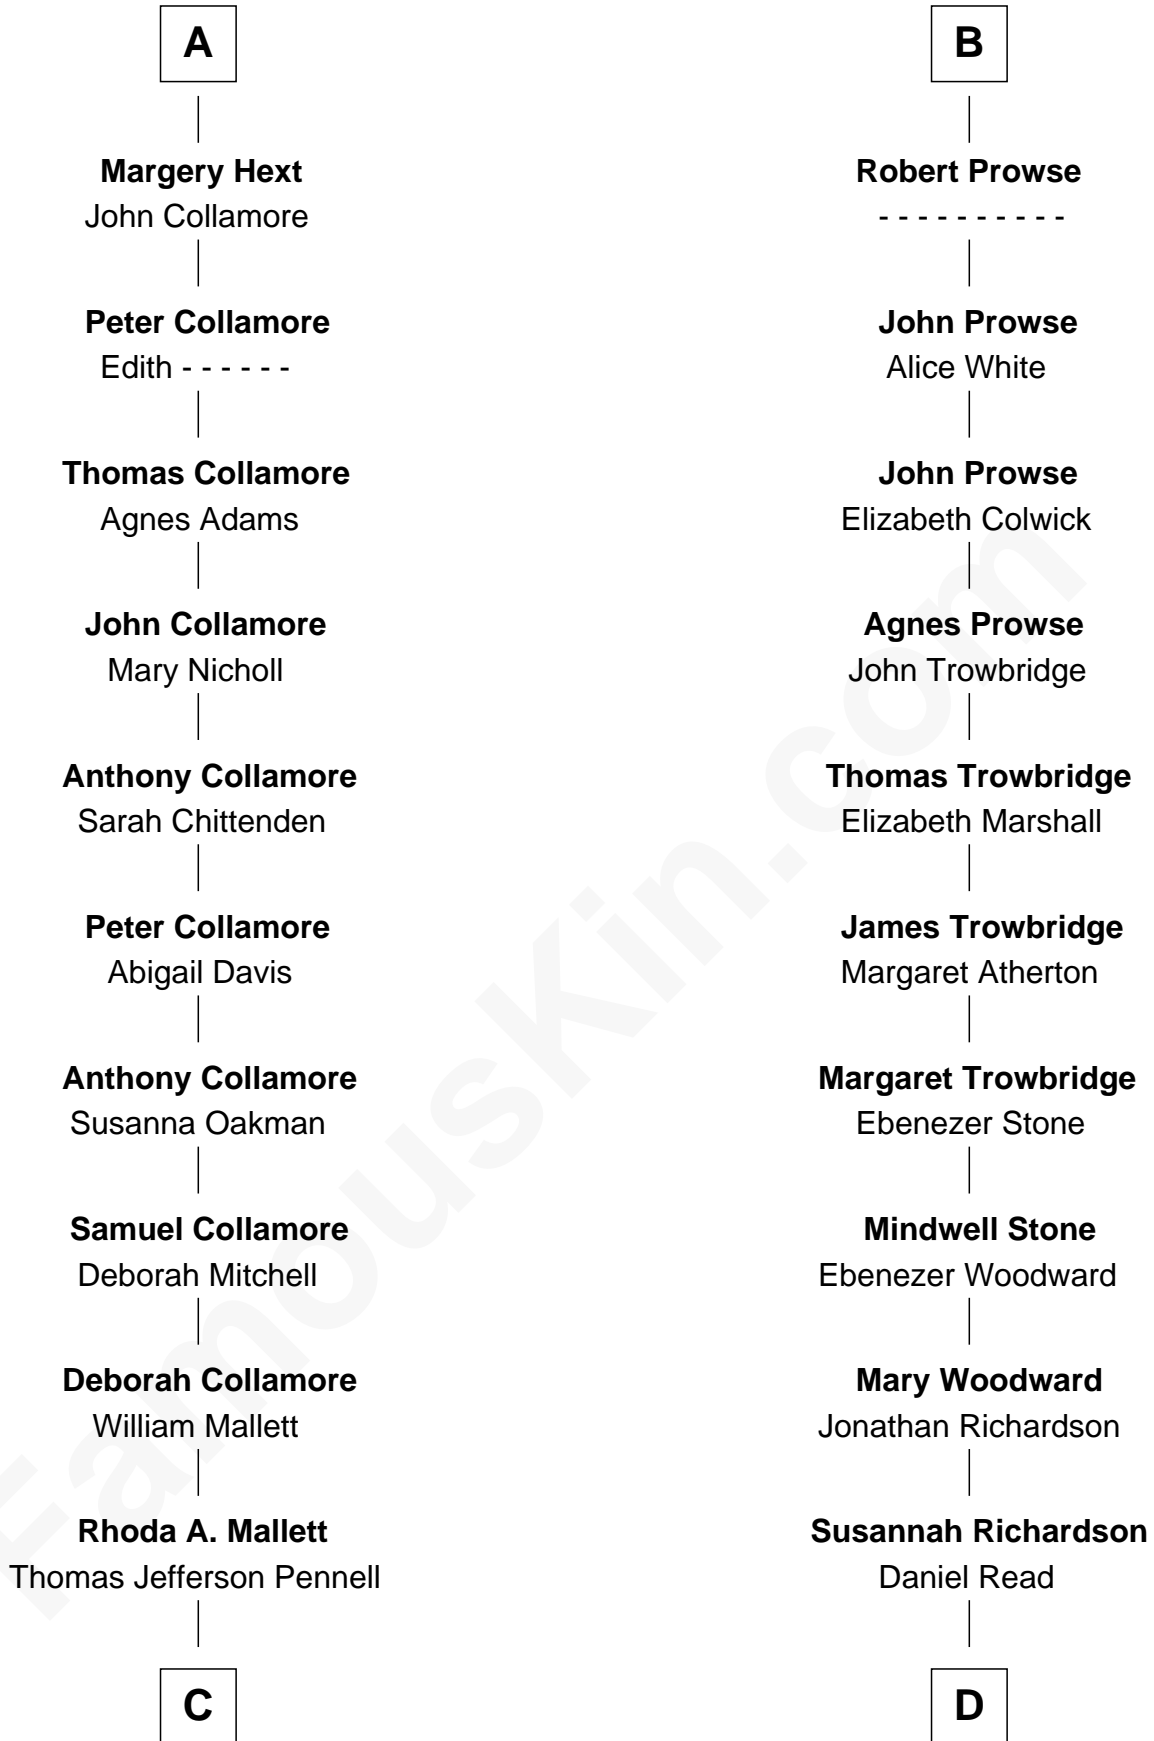

FamousKin.com

Relationship Chart of

Warren Buffett

Chairman & CEO, Berkshire Hathaway

18th cousin 3 times removed of

Susan B. Anthony

Women's Rights Advocate

Sir Humphrey de Beauchamp

Sibyl Oliver

FamousKin.com