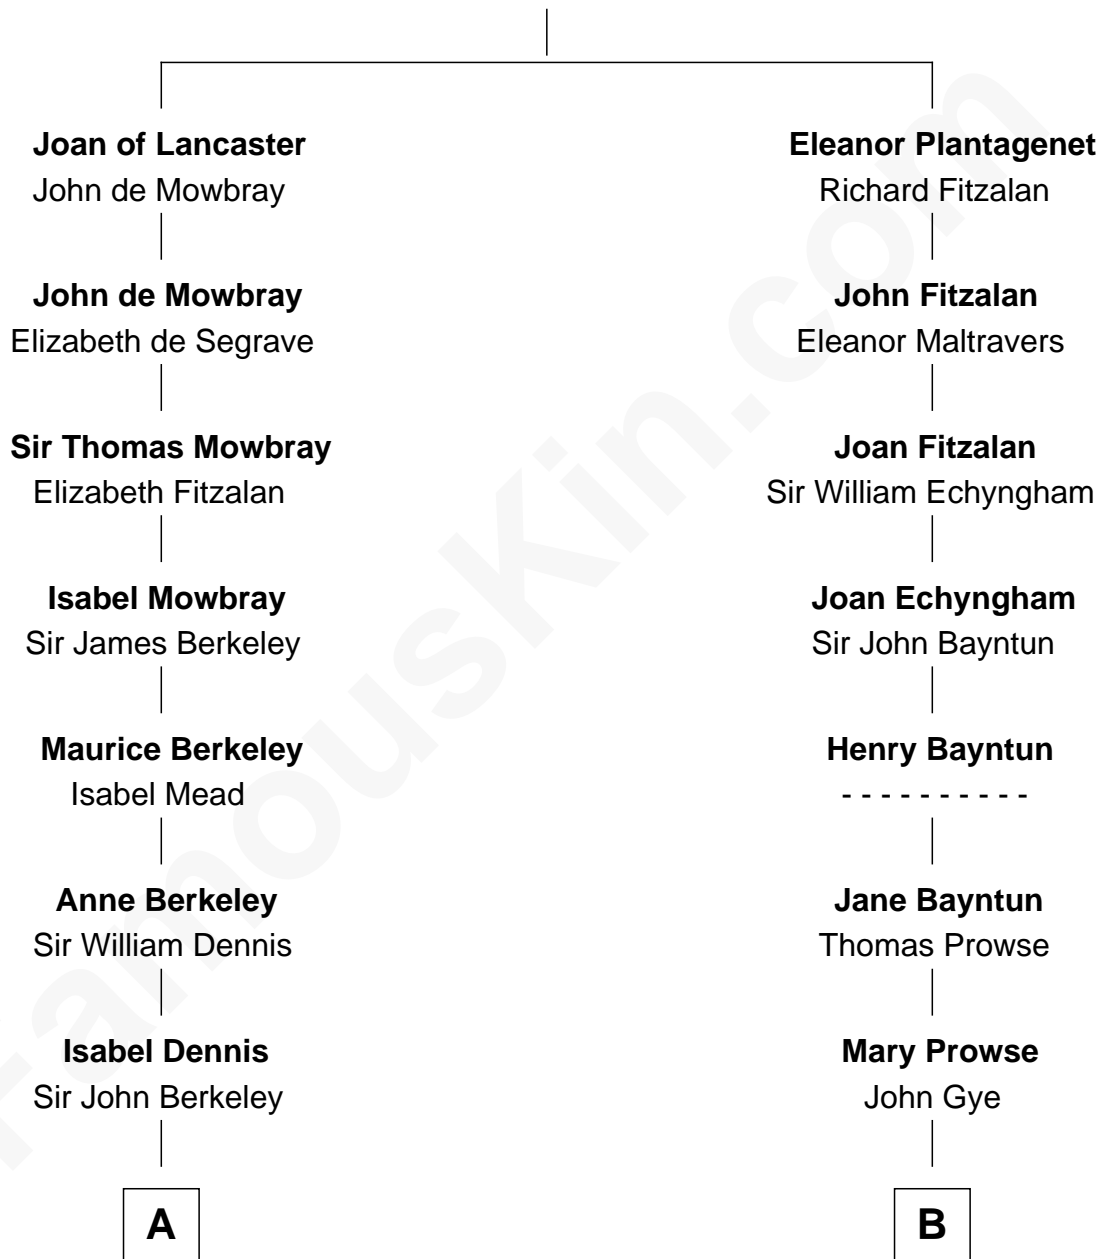

FamousKin.com Relationship Chart of

Warren Buffett

Chairman & CEO, Berkshire Hathaway

16th cousin 5 times removed of

Melville Fuller

8th Chief Justice of the U.S. Supreme Court

Henry Plantagenet

Maud de Chaworth

C

Deborah Collamore Pennell

John Watson

Susan Ann Watson

Ford Bela Barber

Stella Frances Barber

John Ammon Stahl

Leila Stahl