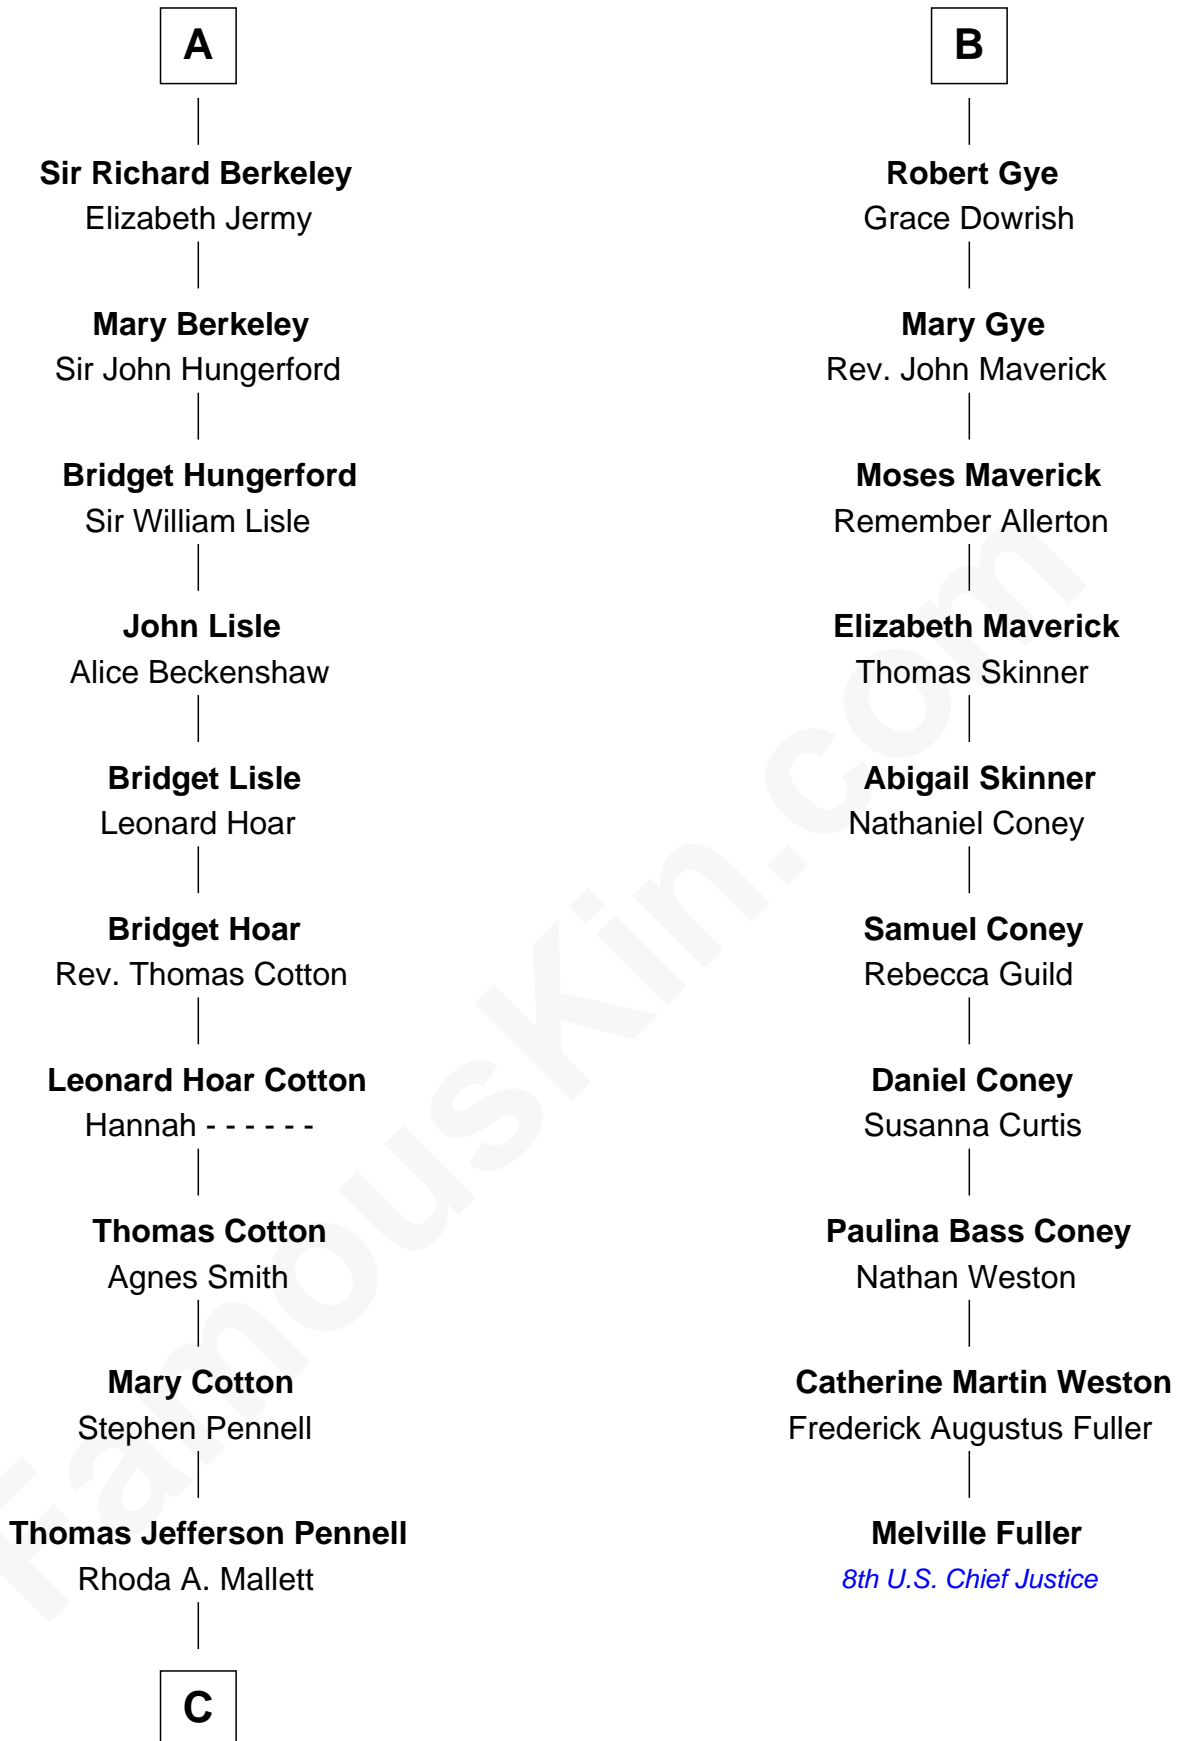

FamousKin.com Relationship Chart of

Warren Buffett

Chairman & CEO, Berkshire Hathaway

16th cousin 5 times removed of

Melville Fuller

8th Chief Justice of the U.S. Supreme Court

Henry Plantagenet

Maud de Chaworth

C

Deborah Collamore Pennell

John Watson

Susan Ann Watson

Ford Bela Barber

Stella Frances Barber

John Ammon Stahl

Leila Stahl