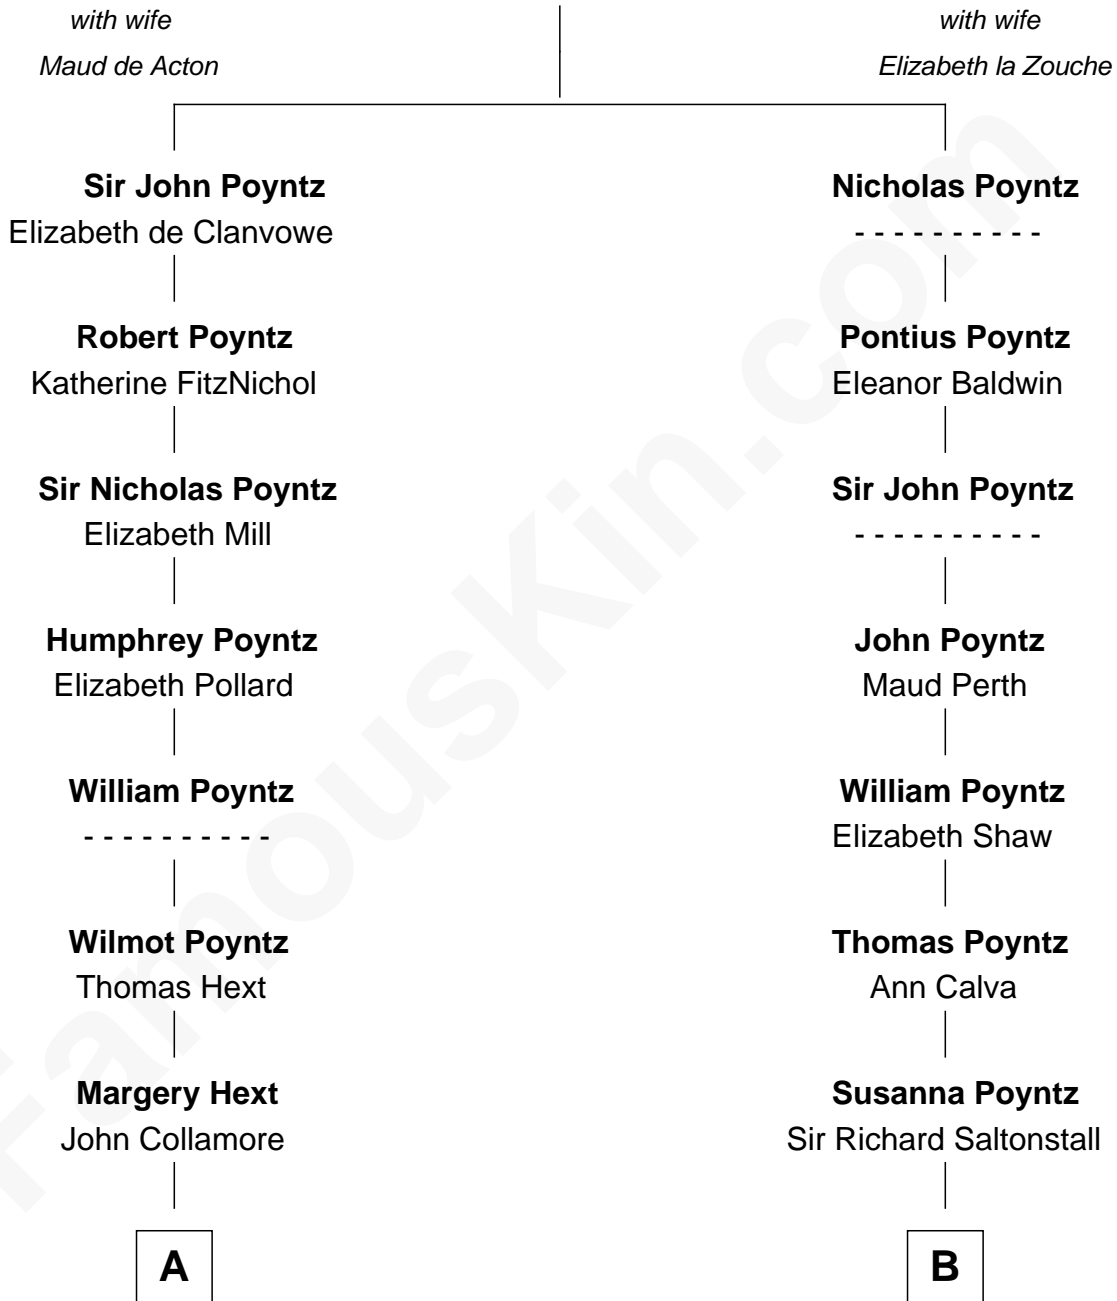

FamousKin.com Relationship Chart of

Warren Buffett

Chairman & CEO, Berkshire Hathaway

19th cousin 1 time removed of

Truman Capote

Author of In Cold Blood

Sir Nicholas Poyntz

C

Susan Ann Watson

Ford Bela Barber

Stella Frances Barber

John Ammon Stahl

Leila Stahl

Howard Homan Buffett

Warren Buffett

Chairman & CEO, Berkshire Hathaway