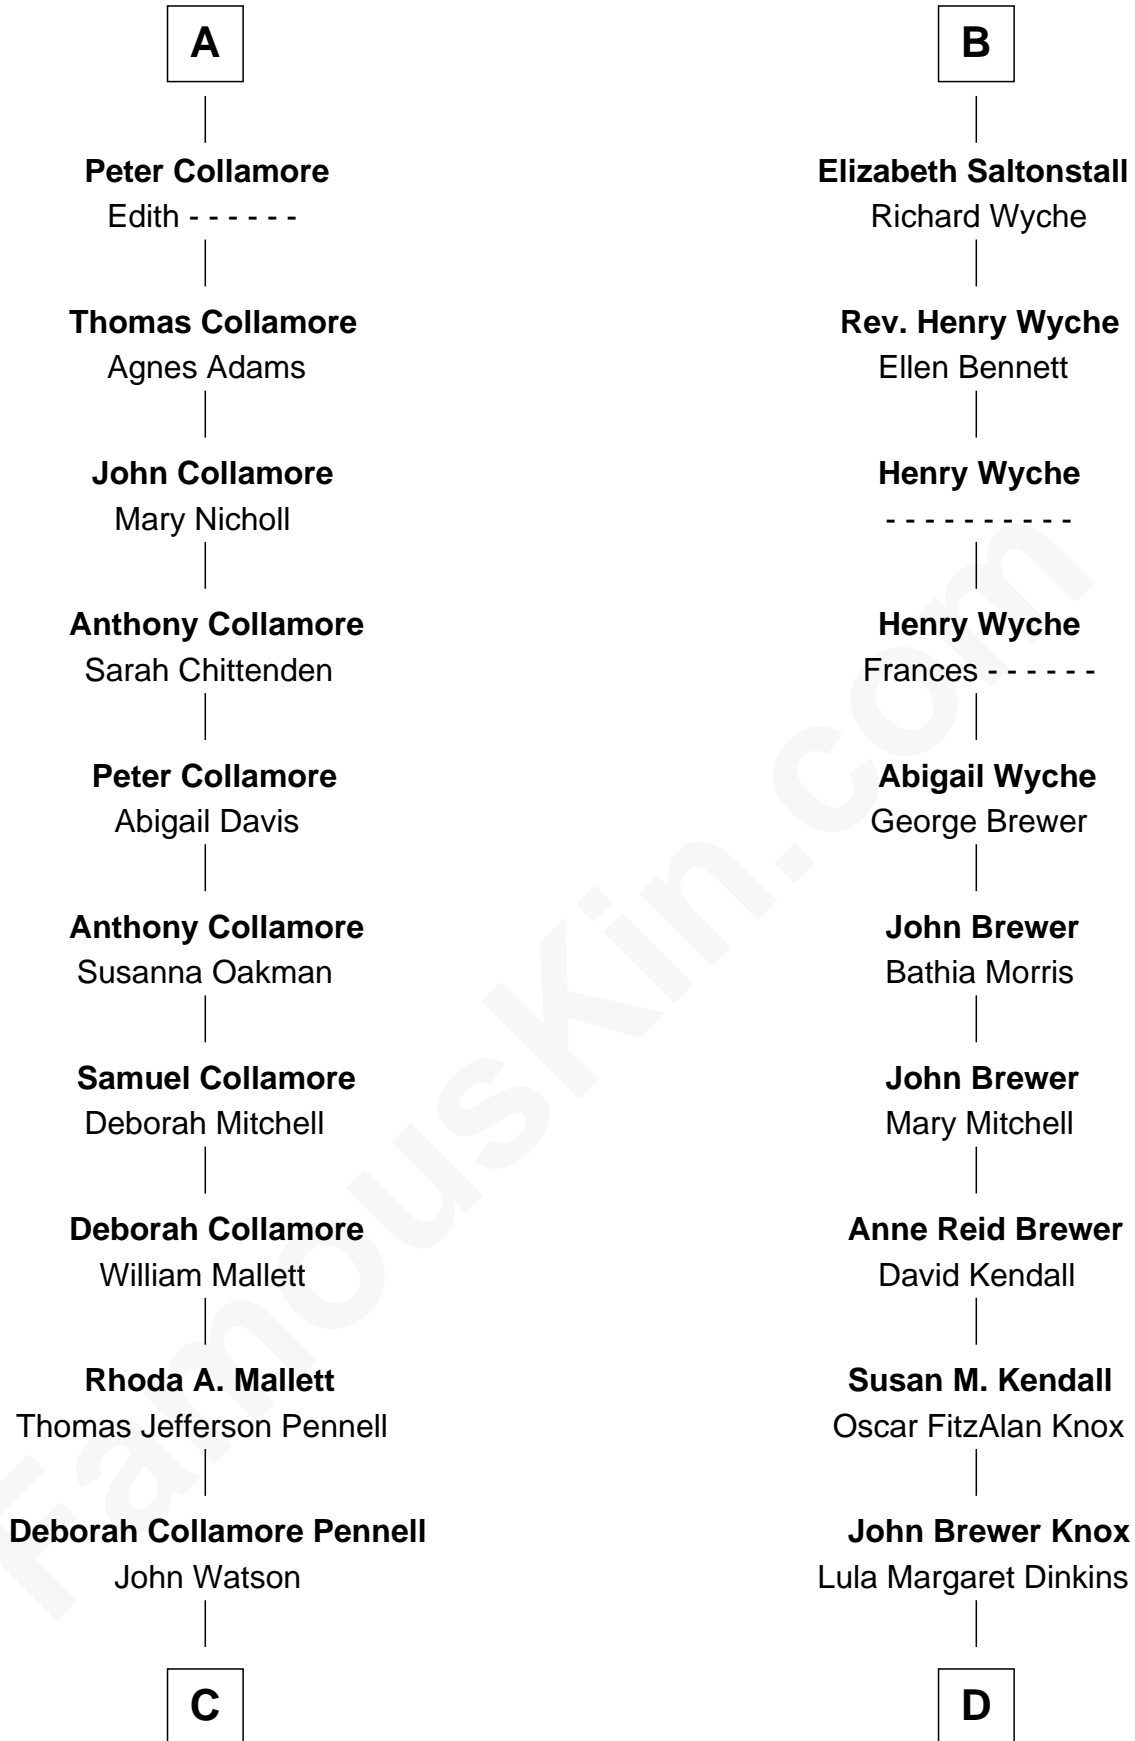

FamousKin.com Relationship Chart of

Warren Buffett

Chairman & CEO, Berkshire Hathaway

19th cousin 1 time removed of

Truman Capote

Author of In Cold Blood

Sir Nicholas Poyntz

C

Susan Ann Watson

Ford Bela Barber

Stella Frances Barber

John Ammon Stahl

Leila Stahl

Howard Homan Buffett

Warren Buffett

Chairman & CEO, Berkshire Hathaway