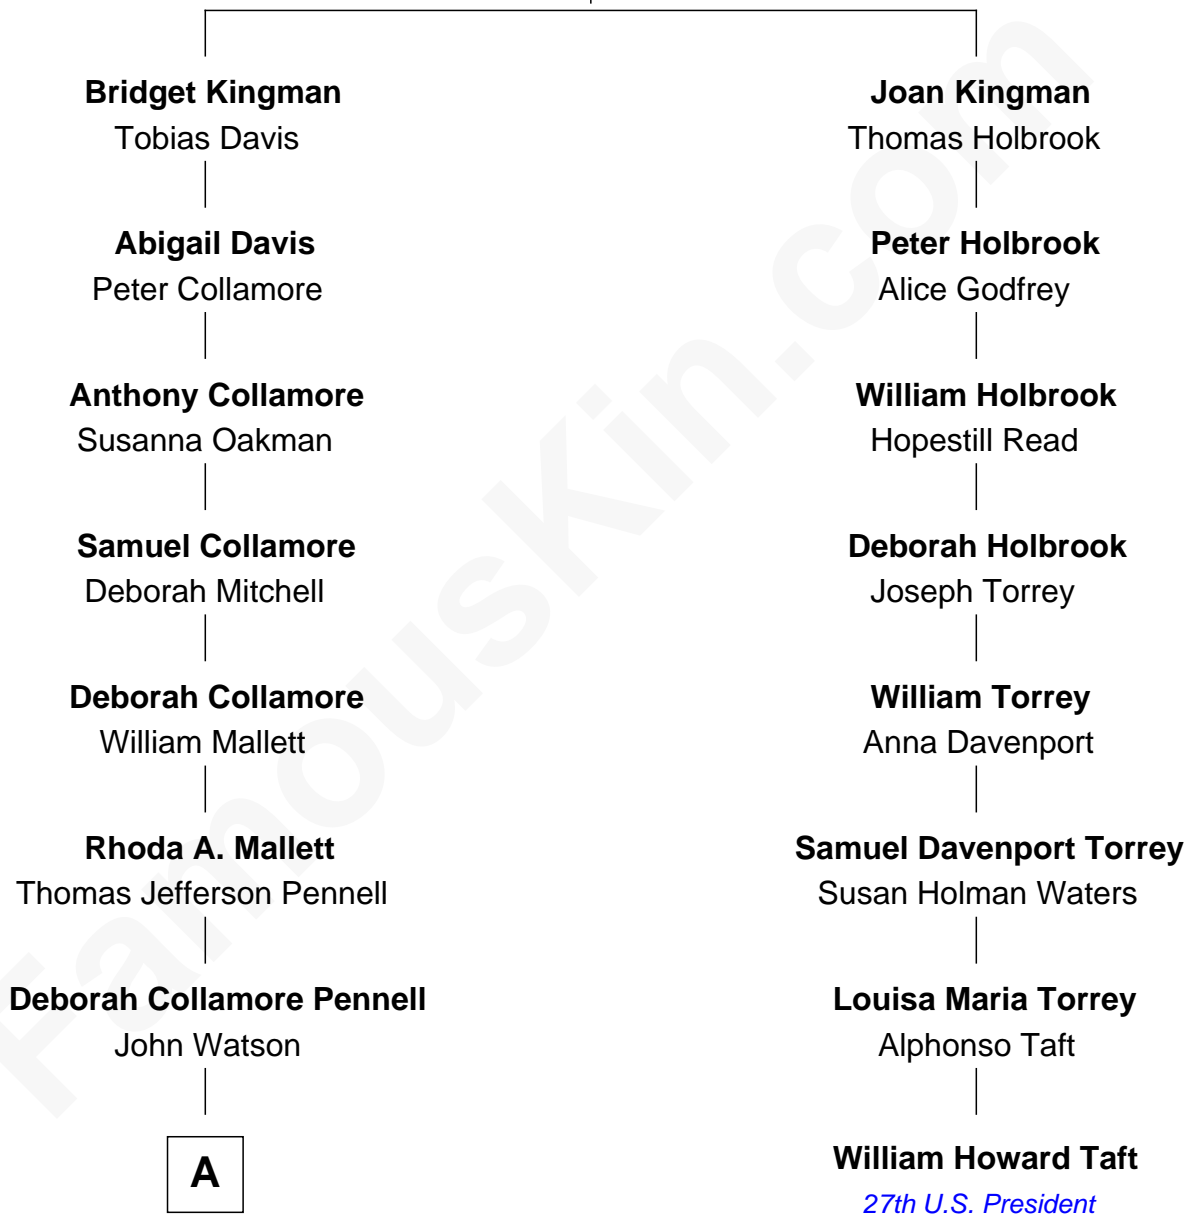

# FamousKin.com Relationship Chart of

**Warren Buffett**

*Chairman & CEO, Berkshire Hathaway*

7th cousin 3 times removed of

**William Howard Taft**

*27th U.S. President*

**Henry Kingman**

Joan - - - - -

**A**

—  
**Susan Ann Watson**

Ford Bela Barber

—  
**Stella Frances Barber**

John Ammon Stahl

—  
**Leila Stahl**

Howard Homan Buffett

—  
**Warren Buffett**