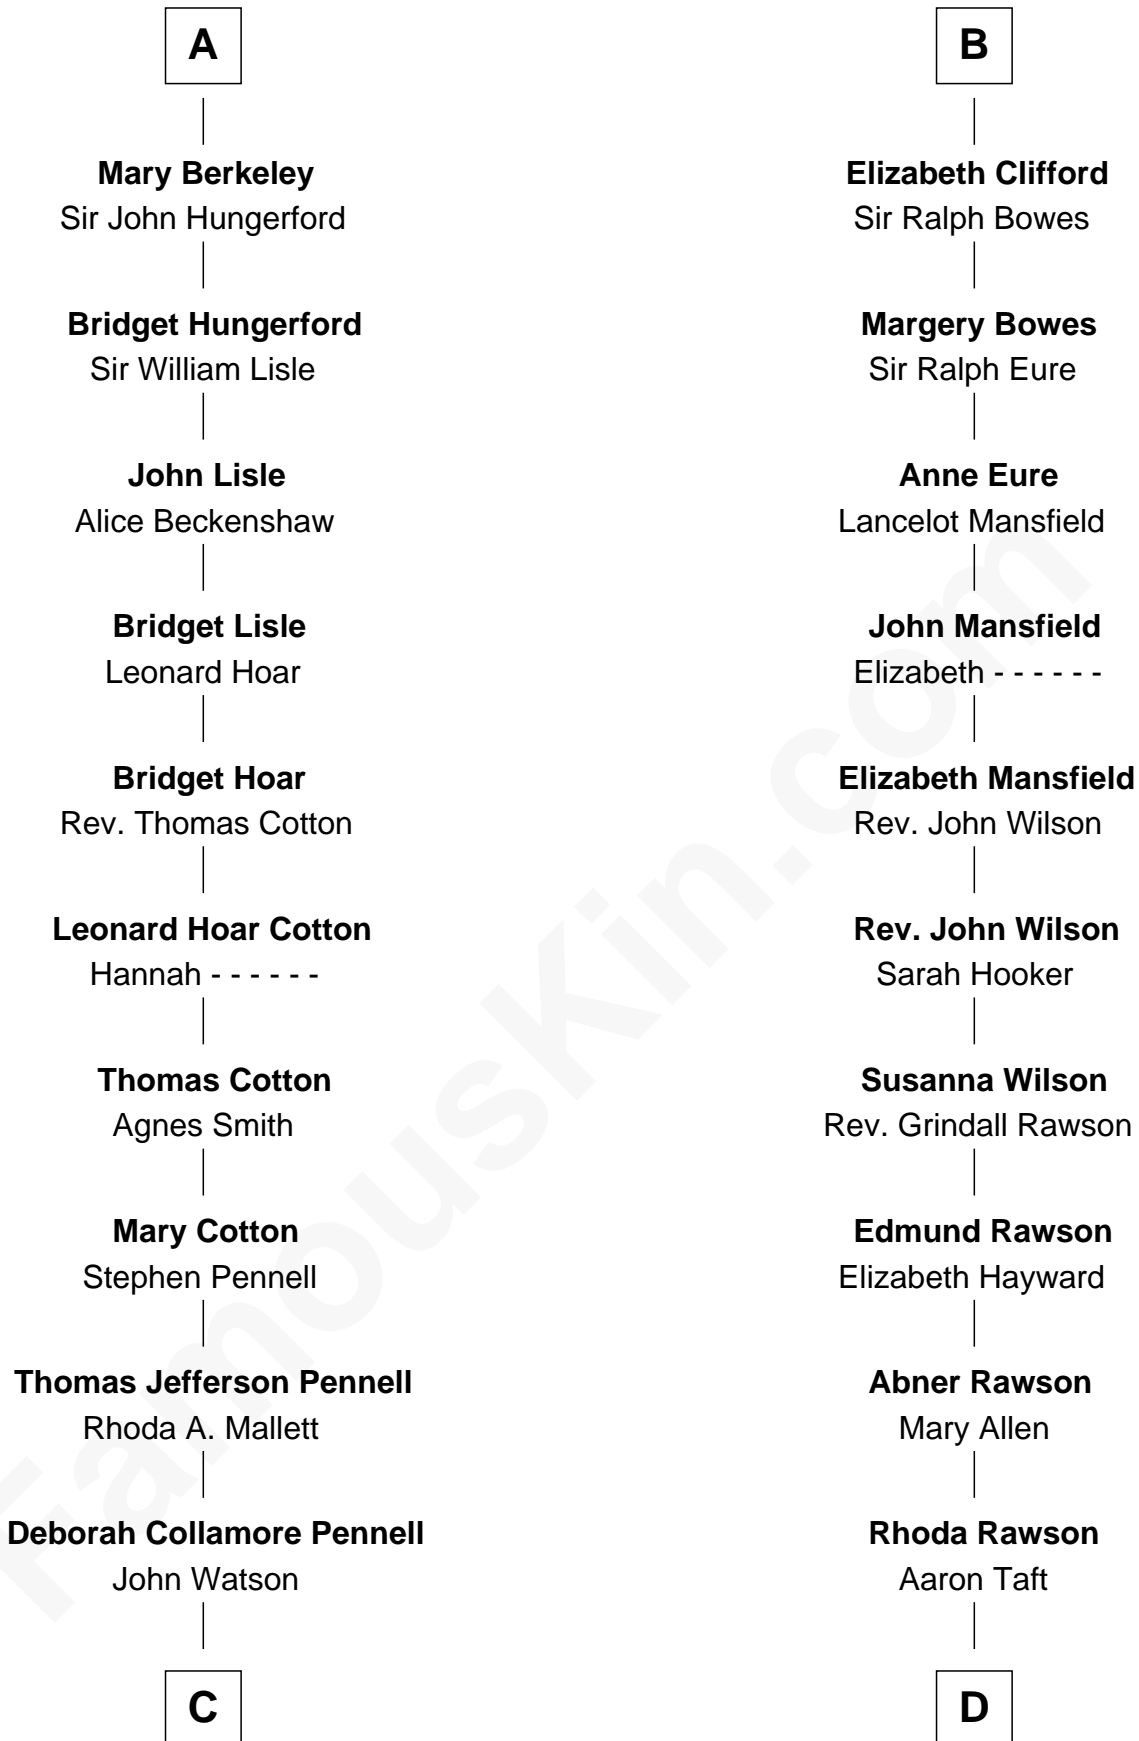

FamousKin.com Relationship Chart of

Warren Buffett

Chairman & CEO, Berkshire Hathaway

19th cousin 1 time removed of

William Howard Taft

27th U.S. President

C

Susan Ann Watson

Ford Bela Barber

Stella Frances Barber

John Ammon Stahl

Leila Stahl

Howard Homan Buffett

Warren Buffett

Chairman & CEO, Berkshire Hathaway

D

Peter Rawson Taft

Sylvia Howard

Alphonso Taft

Louisa Maria Torrey

William Howard Taft

27th U.S. President

FamousKin.com