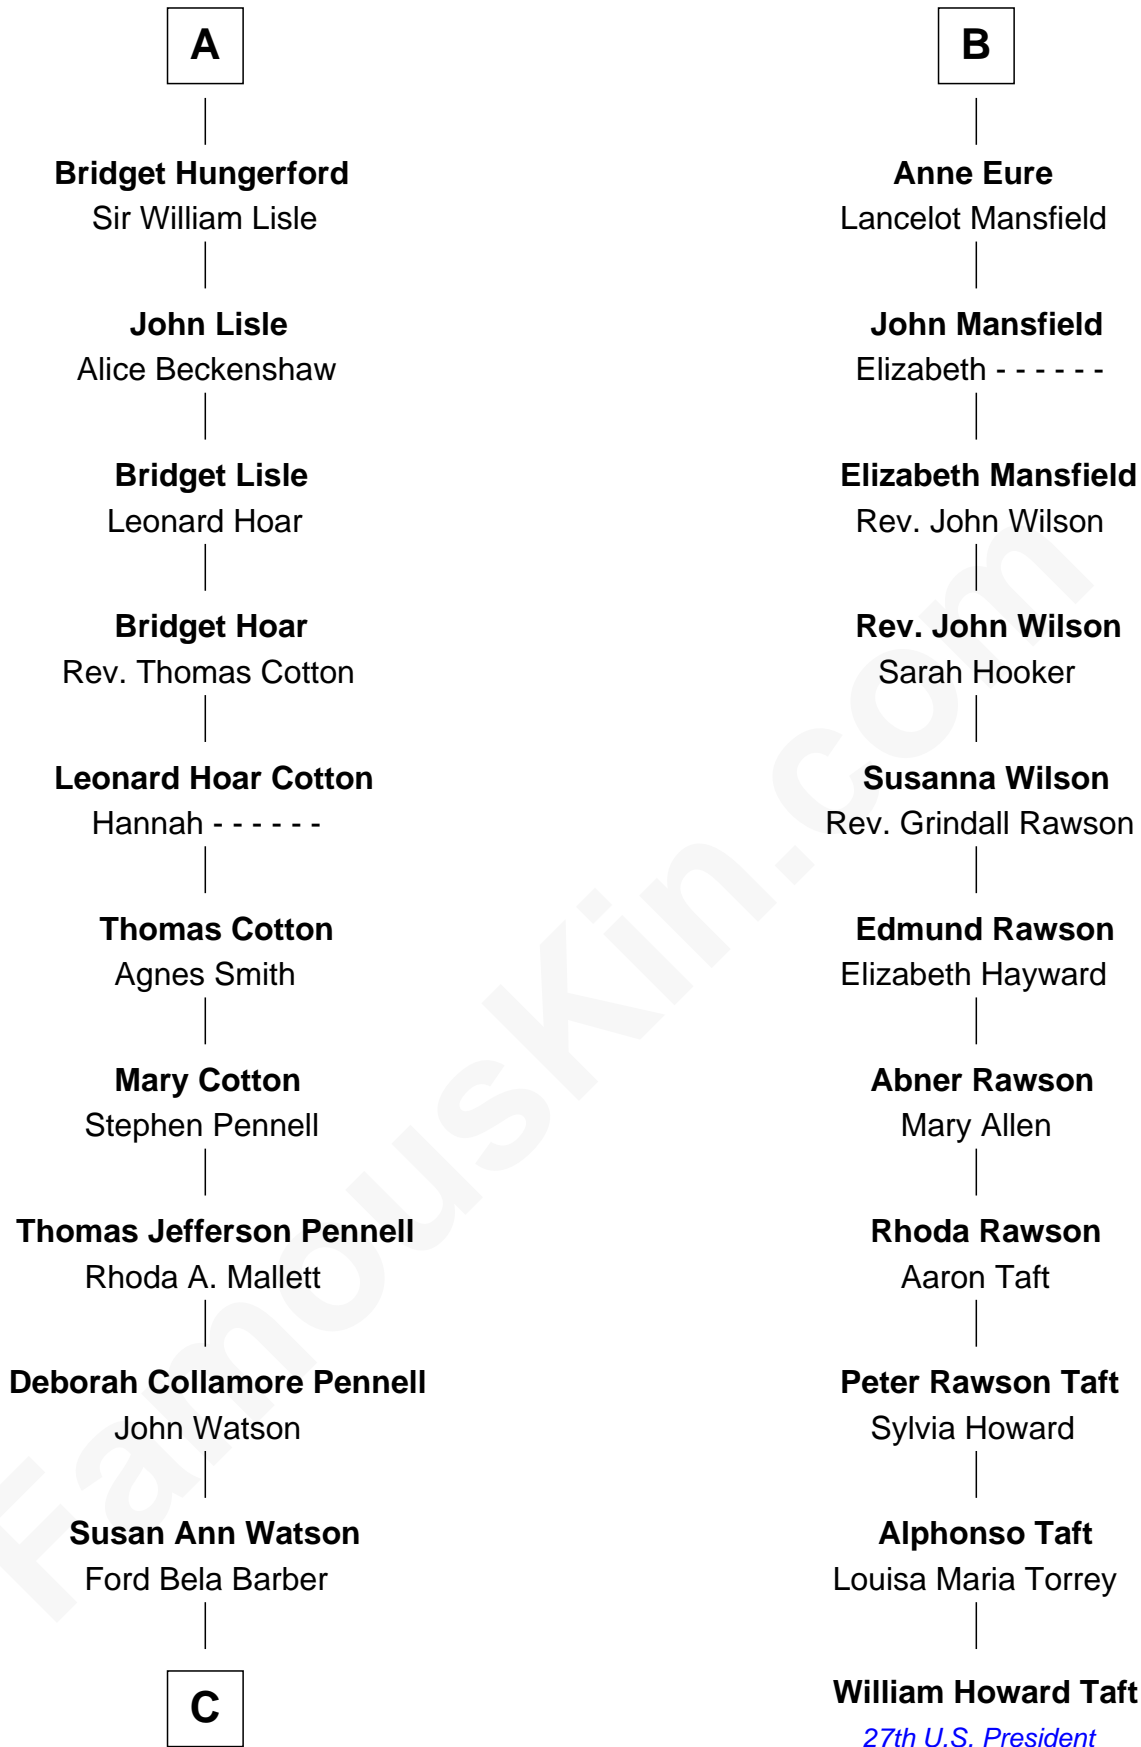

# FamousKin.com Relationship Chart of

**Warren Buffett**

*Chairman & CEO, Berkshire Hathaway*

17th cousin 2 times removed of

**William Howard Taft**

*27th U.S. President*

**John de Mowbray**  
Elizabeth de Segrave

**Isabel Dennis**

Sir John Berkeley

**Sir Richard Berkeley**

Elizabeth Jermy

**Mary Berkeley**

Sir John Hungerford

**A**

**Eleanor de Mowbray**

John de Welles

**Eudo de Welles**

Maud de Greystoke

**Sir Lionel de Welles**

Joan de Waterton

**Cecily de Welles**

Sir Robert Willoughby

**Sir Christopher Willoughby**

Margaret Jenney

**Elizabeth Willoughby**

Sir William Eure

**Sir Ralph Eure**

Margery Bowes

**B**

**C**

—  
**Stella Frances Barber**