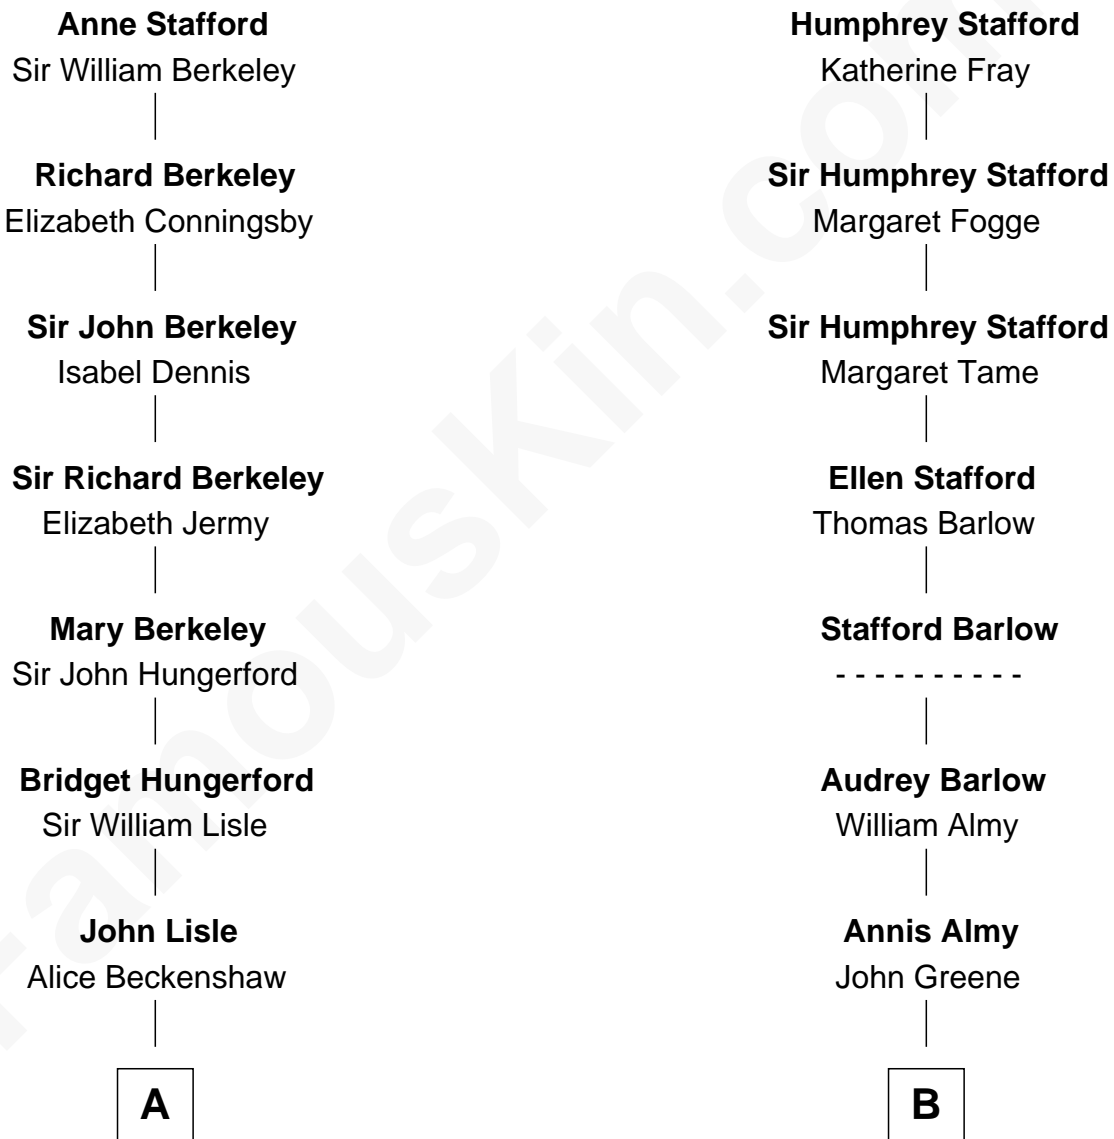

# FamousKin.com Relationship Chart of

**Warren Buffett**

*Chairman & CEO, Berkshire Hathaway*

16th cousin 1 time removed of

**Mitt Romney**

*70th Governor of Massachusetts*

**Sir Humphrey Stafford**

Eleanor Aylesbury

*Chairman & CEO, Berkshire Hathaway*

Mitt Romney photo by [Gage Skidmore](#) (CC BY-SA 3.0)