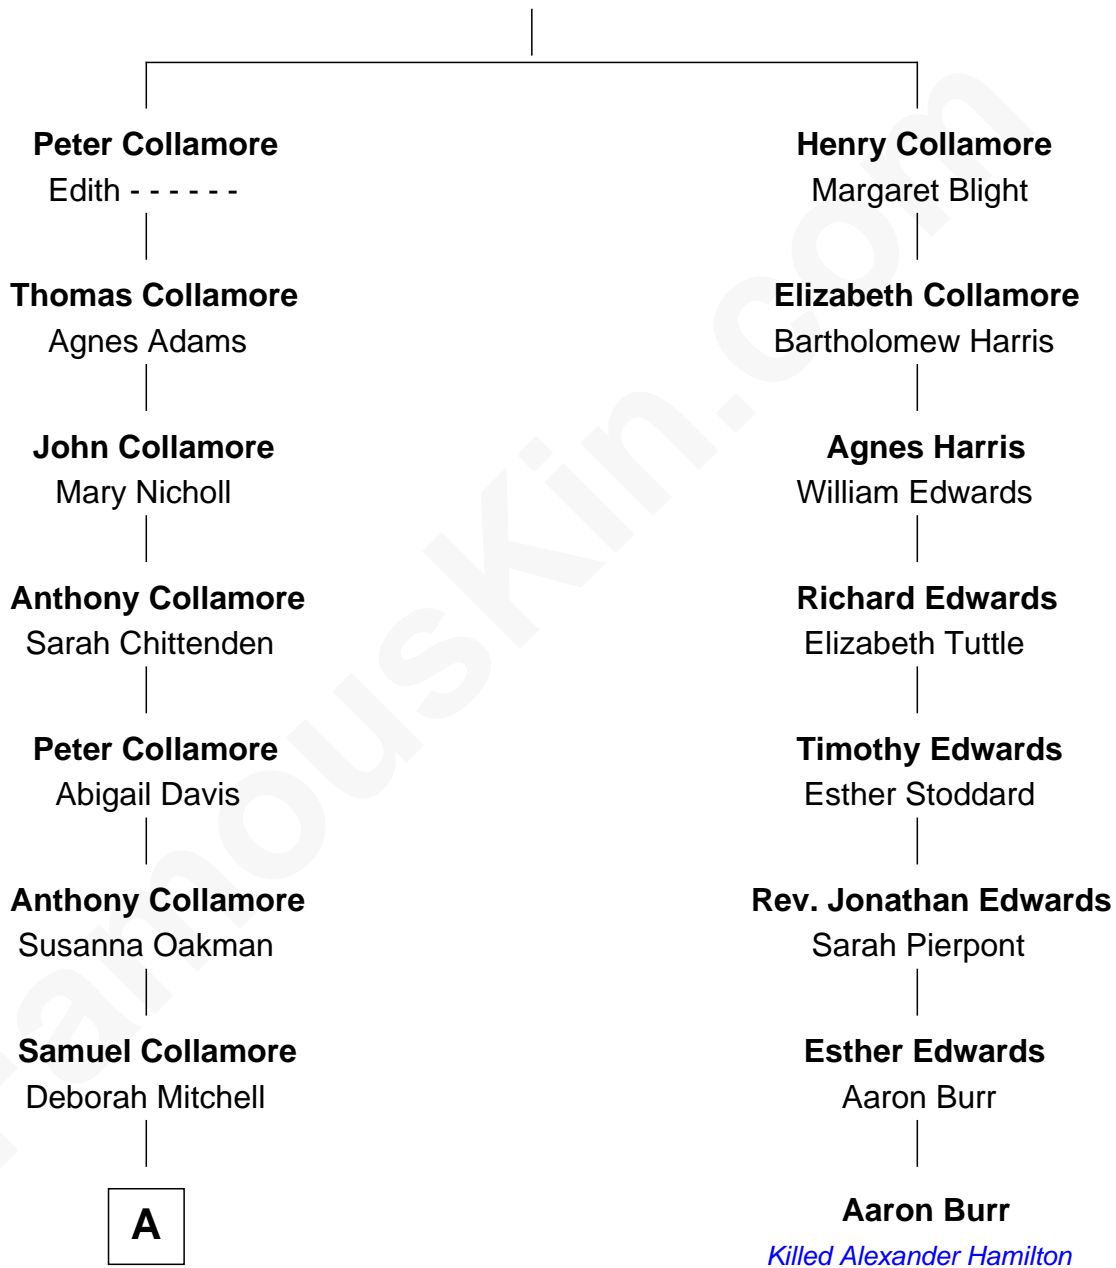

FamousKin.com Relationship Chart of

Warren Buffett

Chairman & CEO, Berkshire Hathaway

7th cousin 6 times removed of

Aaron Burr

Killed Alexander Hamilton

John Collamore

Margery Hext

A

Deborah Collamore

William Mallett

Rhoda A. Mallett

Thomas Jefferson Pennell

Deborah Collamore Pennell

John Watson

Susan Ann Watson