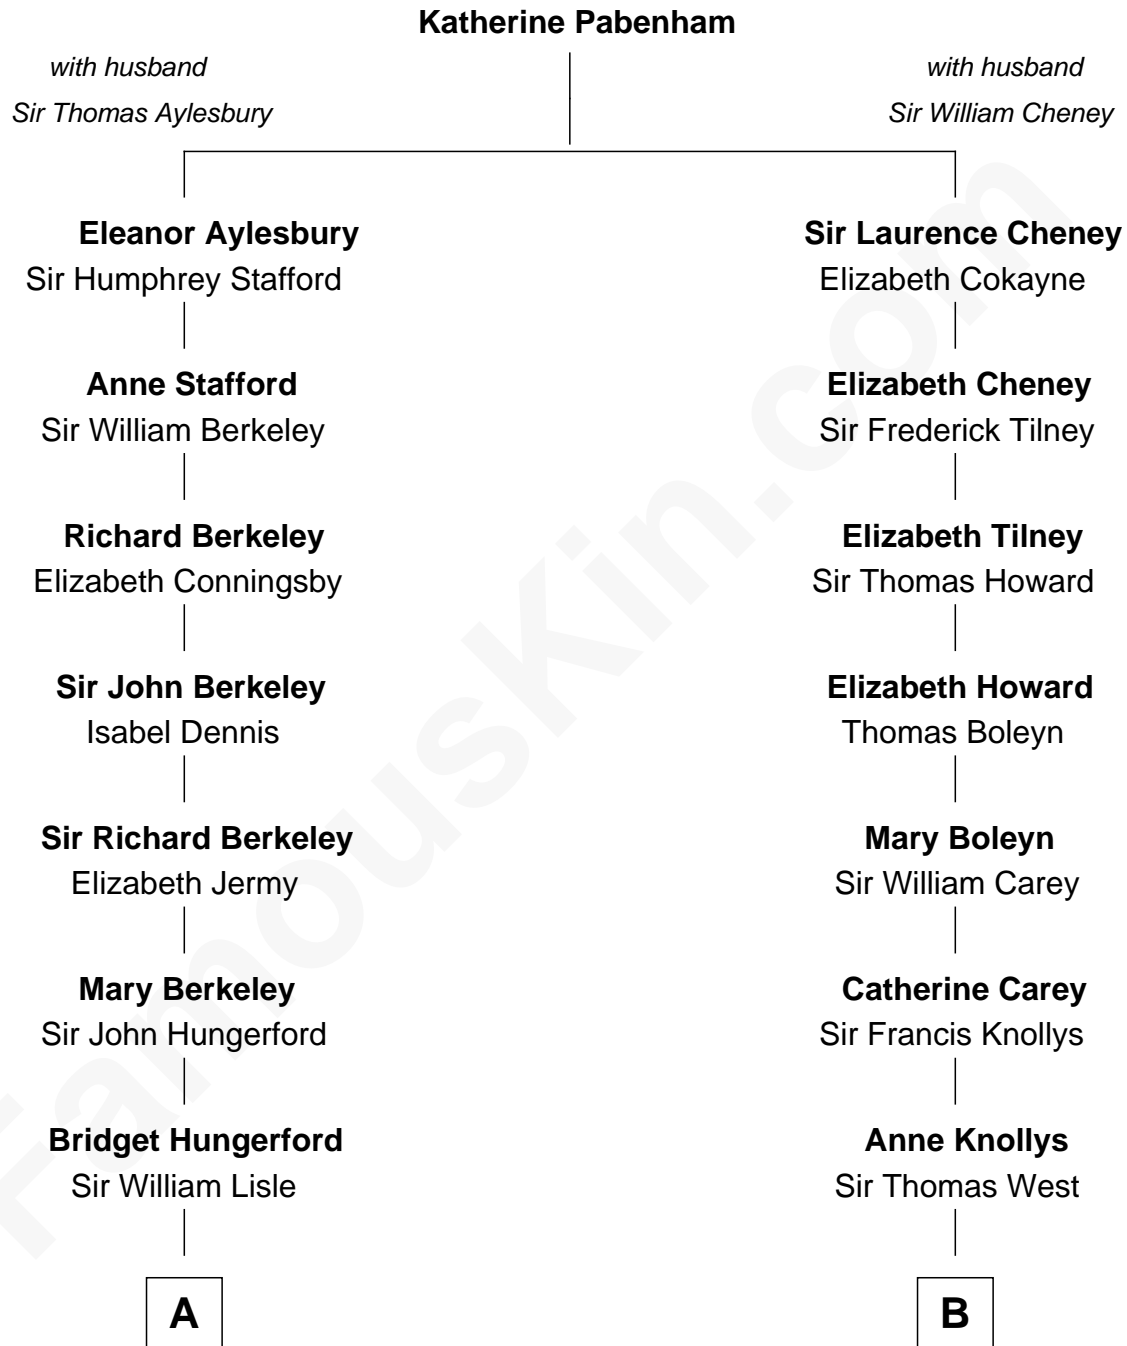

FamousKin.com

Relationship Chart of

Warren Buffett

Chairman & CEO, Berkshire Hathaway

16th cousin 2 times removed of

John D. Rockefeller

Founder of the Standard Oil Company

C